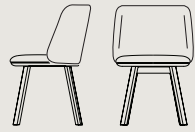

PURE BELLE 4WL

Art. 1261
Sedia con gambe legno tappezzata/
Wooden legs upholstered small chair

A/H 78 × L/W 55 × P/D 55 cm
Seduta/Seat: 47 cm

Tessuto/Fabric: 140 cm
Pelle/Leather: 2,40 m²