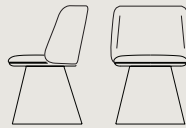

PURE BELLE TUB

Art. 1264
Sedia tappezzata/ Upholstered chair

A/H 79 × L/W 54 × P/D 53 cm
Seduta/Seat: 47 cm

Tessuto/Fabric: 220 cm
Pelle/Leather: 3,70 m²