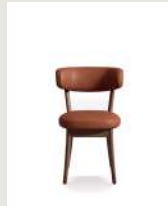

**Bold Soul**

**Bold Soul St**

**Bold Soul Wood**

**BOLD SOUL**

by Arrmet Lab

Sedute/Seats

**BOLD SOUL**

Art. 1272  
Sedia a 4 gambe tappezzata / 4-Legs  
upholstered chair