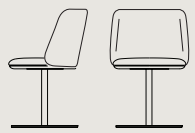

PURE BELLE SA

Art. 1263
Sedia autoallineante tappezzato/Self-
aligning swivel upholstered chair

A/H 77 × L/W 57 × P/D 67 cm
Seduta/Seat: 47 cm

Tessuto/Fabric: 140 cm
Pelle/Leather: 2,40 m²