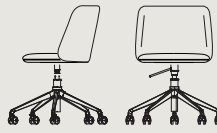

PURE BELLE HO

Art. 1260
Sedia home-office tappezzata/Home-
office upholstered small chair

A/H 77-87 × L/W 67 × P/D 67 cm
Seduta/Seat: 46-56 cm

Tessuto/Fabric: 140 cm
Pelle/Leather: 2,40 m²