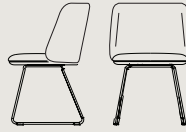

## PURE BELLE 4L

Art. 1257  
Sedia 4 gambe tappezzata/ 4-legs  
upholstered small chair

A/H 78 × L/W 55 × P/D 55 cm  
Seduta/Seat: 47 cm

Tessuto/Fabric: 140 cm  
Pelle/Leather: 2,40 m<sup>2</sup>

## PURE BELLE SL

Art. 1258  
Sedia sled tappezzata/  
Sled upholstered small chair

A/H 78 × L/W 55 × P/D 55 cm  
Seduta/Seat: 47 cm

Tessuto/Fabric: 140 cm  
Pelle/Leather: 2,40 m<sup>2</sup>