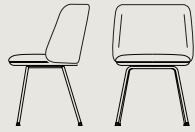

PURE BELLE 4L

Art. 1257
Sedia 4 gambe tappezzata/ 4-legs
upholstered small chair

A/H 78 × L/W 55 × P/D 55 cm
Seduta/Seat: 47 cm

Tessuto/Fabric: 140 cm
Pelle/Leather: 2,40 m²