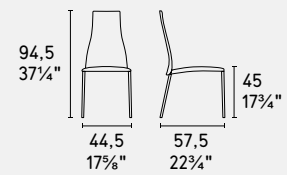

aida

CS1452

CS1821

METALLO METAL

CUOIO RIGENERATO REGENERATED LEATHER

CS1484

CUOIO THICK LEATHER

NOTA Per le combinazioni disponibili consultare il listino prezzi · NOTE Please check all available combinations in the price list.

CS1452-A CS1452-MTO

CS2017 new CS2017-MTO new

METALLO METAL

SKUBA

VINTAGE

MTO

Stoffe e pelli da Programma Made to Order
Fabrics and leathers from the Made to Order Program

NOTA Per le combinazioni disponibili consultare il listino prezzi · NOTE Please check all available combinations in the price list.