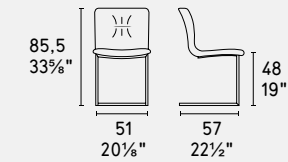

CS1849
CS1849-MTO