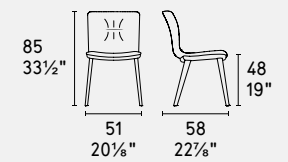

CS1846
CS1846-MTO