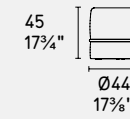

anell new

CS5135

LEGNO WOOD

P02

SOLNA

S8X - S8W

S8Z - S8W

S9B - S8W

NOTA Per le combinazioni disponibili consultare il listino prezzi · **NOTE** Please check all available combinations in the price list.