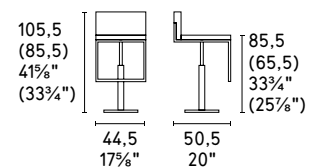

even plus

design by Stefano Cavazzana / Calligaris Studio

CS1394

METALLO METAL

P77

PELLE SOFT LEATHER

683

705

D04