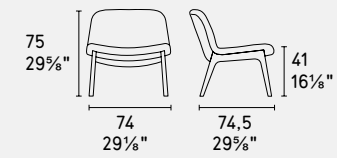

College · poltrona / lounge chair
CS3394-M
P94 / SQ5

college

CS3394-W

CS3394-M

LEGNO WOOD

P12

P15L

P27