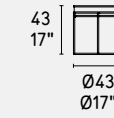

atollo

CS1876

CS1877

CS5104

CS5105

METALLO METAL

P15

P1L

P175

VENICE

S0F

S0H

S0U

VINTAGE

S0B

S0C

NOTA Per le combinazioni disponibili consultare il listino prezzi · NOTE Please check all available combinations in the price list.