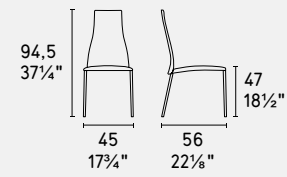

aida

CS1452