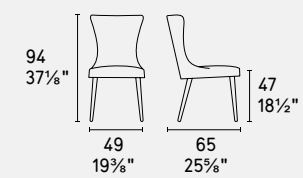

rosemary

CS1850
CS1850-MTO

LEGNO WOOD

P12

P15L

P201

P507

VENICE

S0F

S0H

S0J

MTO

Stoffe e pelli da Programma Made to Order
Fabrics and leathers from the Made to Order Program

NOTA Per le combinazioni disponibili consultare il listino prezzi - NOTE Please check all available combinations in the price list.