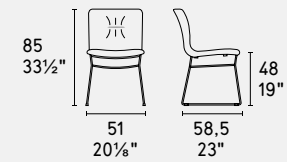

CS1847
CS1847-MTO