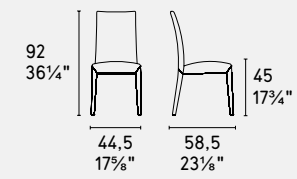

anaïs

CS1266
CS1266-MTO

MALMO

SQ1

SQ4

SQ5

OSLO

S03

S06

S08

VENICE

S0H

S0J

S0K

SKUBA

S92

S95

S96

S98

PELLE SOFT LEATHER

683

705

D04

MTO

Stoffe e pelli da Programma Made to Order
Fabrics and leathers from the Made to Order Program

NOTA Per le combinazioni disponibili consultare il listino prezzi · NOTE Please check all available combinations in the price list.