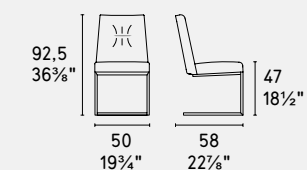

Romy · sedia / chair
CS1908
P15 / S0W

romy

CS1912
CS1912-MTO

CS1908
CS1908-MTO

CS1906
CS1906-MTO

LEGNO WOOD

P12

P15L