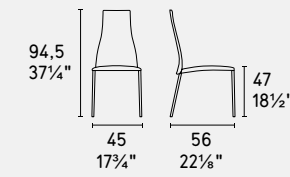

CS1452-A CS1452-MTO