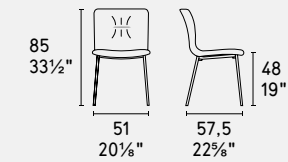

CS1848
CS1848-MTO