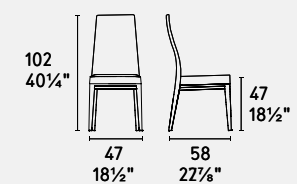

margot

CS1861
CS1861-MTO

LEGNO WOOD

P12

P15L

P201

PELLE SOFT LEATHER

D04

L01

L08

MTO

Stoffe e pelli da Programma Made to Order
Fabrics and leathers from the Made to Order Program

NOTA Per le combinazioni disponibili consultare il listino prezzi · NOTE Please check all available combinations in the price list.