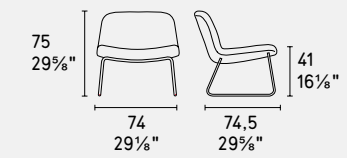

College · poltrona / lounge chair
CS3394-M
P94 / SQ5

college

CS3394-W

CS3394-M

LEGNO WOOD

P12

P15L

P27