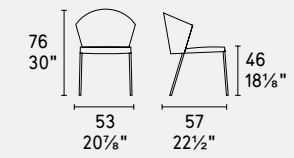

amélie

CS1442
CS1442-MTO

MALMO

SQ1

SQ4

SQ5

SQ8

PELLE SOFT LEATHER

683

D04

MTO

Stoffe e pelli da Programma Made to Order
Fabrics and leathers from the Made to Order Program

NOTA Per le combinazioni disponibili consultare il listino prezzi · NOTE Please check all available combinations in the price list.