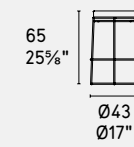

atollo

CS1876