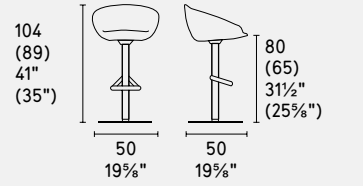

love

CS1885 | CS1885-A
CS1885-MTO

CS1886-MTO

CS1887-MTO

CS1891-MTO

METALLO METAL

BERGEN

VENICE

MTO

Stoffe e pelli da Programma Made to Order
Fabrics and leathers from the Made to Order Program

NOTA Per le combinazioni disponibili consultare il listino prezzi · NOTE Please check all available combinations in the price list.