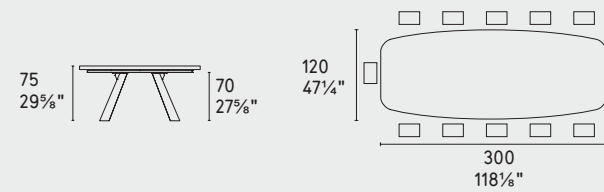

CS4115-FB 300 MTO new

MTO
Programma Made to Order
Made to Order Program