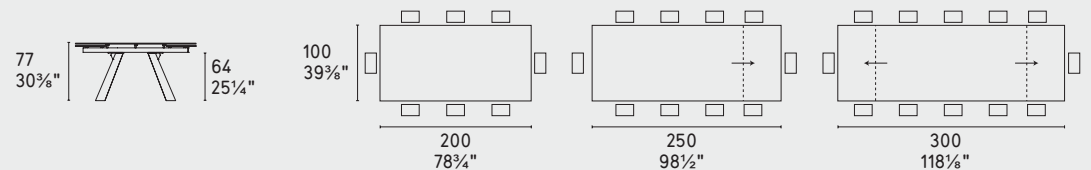

CS4114-R 200

NOTA Per le combinazioni disponibili consultare il listino prezzi - **NOTE** Please check all available combinations in the price list.