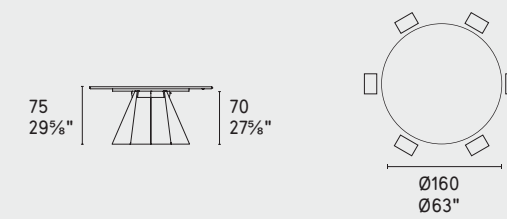

CS4115-FR A 250

icaro

CS4113-FD 160

CS4113-FD 80

OPTIONAL
Vassoio girevole "Lazy Susan"
"Lazy Susan" rotating tray

CS4114-S 165 new

CS4114-S 200 new

CS4114-R 160