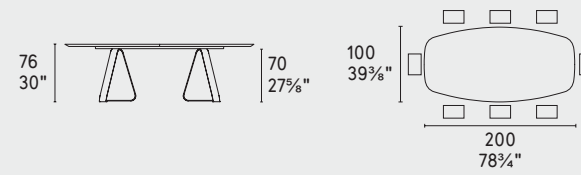

MTO
Programma Made to Order
Made to Order Program

CS4128-FR 200

CS4128-FR 250

NOTA Per le combinazioni disponibili consultare il listino prezzi - **NOTE** Please check all available combinations in the price list.