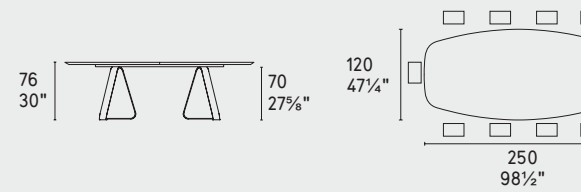

MTO
Programma Made to Order
Made to Order Program

CS4128-FR 200

CS4128-FR 250

NOTA Per le combinazioni disponibili consultare il listino prezzi - **NOTE** Please check all available combinations in the price list.