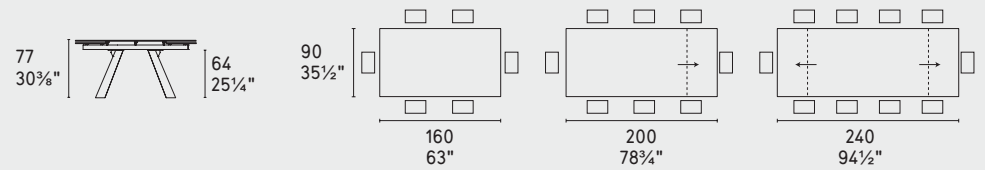

CS4115-FR A 250

icaro

CS4113-FD 160

CS4113-FD 80

OPTIONAL
Vassoio girevole "Lazy Susan"
"Lazy Susan" rotating tray

CS4114-S 165 new

CS4114-S 200 new

CS4114-R 160