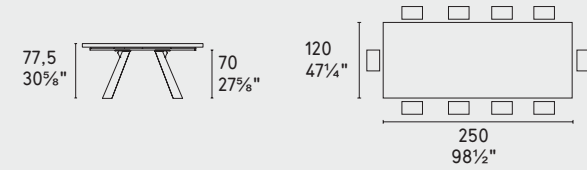

CS4115-FR 250