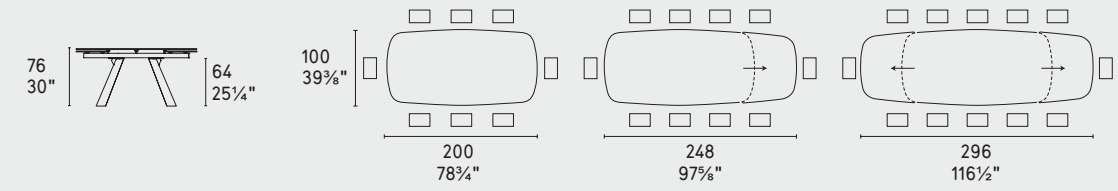

CS4115-FR A 250

icaro

CS4113-FD 160

CS4113-FD 80

OPTIONAL
Vassoio girevole "Lazy Susan"
"Lazy Susan" rotating tray

CS4114-S 165 new

CS4114-S 200 new

CS4114-R 160