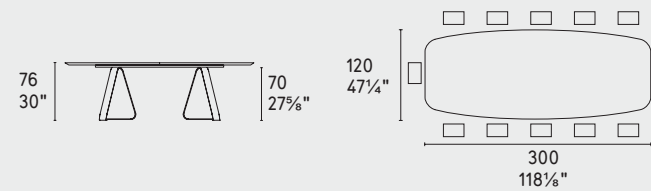

CS4128-FB 300 MTO

MTO
Programma Made to Order
Made to Order Program