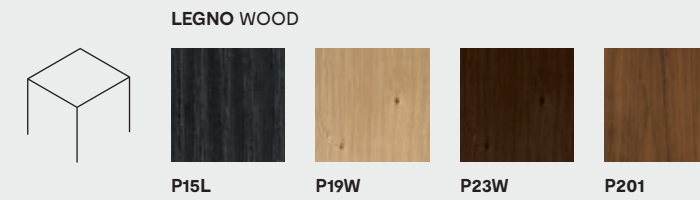

MTO
Programma Made to Order
Made to Order Program

CS4104-FR 200

CS4104-FR 250

CS4104-FR A 200

CS4104-FR A 250

VETRO GLASS

GTR

LEGNO WOOD