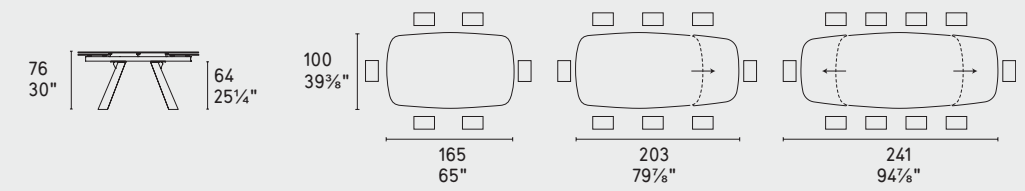

CS4115-FR A 250

icaro

CS4113-FD 160

CS4113-FD 80

OPTIONAL
Vassoio girevole "Lazy Susan"
"Lazy Susan" rotating tray

CS4114-S 165 new

CS4114-S 200 new

CS4114-R 160