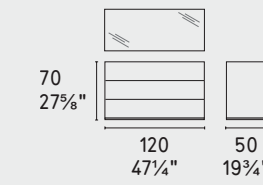

city

CS576-A

CS576-D

STRUTTURA E FRONTALE FRAME AND FRONT

LEGNO WOOD

P201

P94

PIANO TOP

VETRO GLASS

GEW

GK

push-pull
push-pull

mobile su piedini
furniture on feet

mobile a terra
floor-level furniture

NOTA Per le combinazioni disponibili consultare il listino prezzi · **NOTE** Please check all available combinations in the price list.