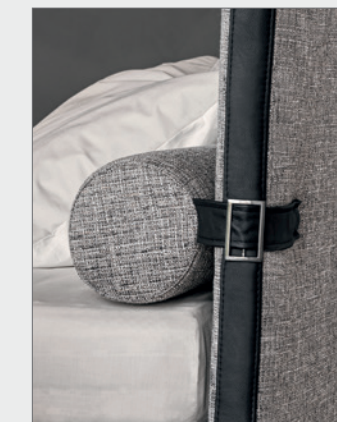

SCELTA PIEDE AVAILABLE FOOT TYPE

H 18 cm
H 7 1/8"

METALLO METAL

P1L

FASCIA A CONTRASTO PER MIES MIX
CONTRASTING BEN FOR MIES MIX