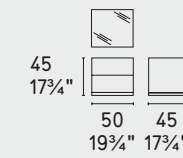

city

CS576-A