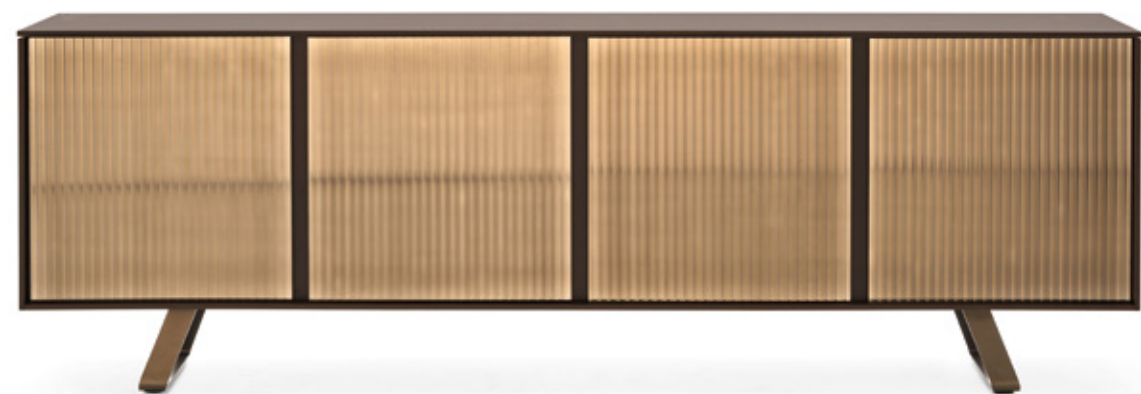

abbinamenti suggeriti · suggested items