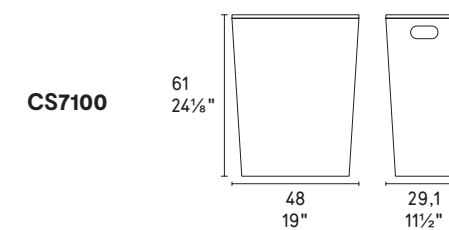

chest

PVC PVC

NOTA Per le combinazioni disponibili consultare il listino prezzi · **NOTE** Please check all available combinations in the price list.