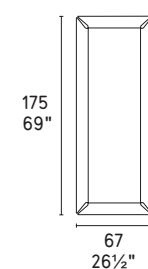

pleasure

design by Art Studio Patrignani

CS5075-P

CS5075-G