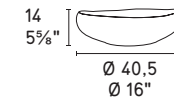

hank new

CS7249

VETRO GLASS riciclato/recycled 100%

NOTA Per le combinazioni disponibili consultare il listino prezzi · NOTE Please check all available combinations in the price list.

kalika

CS7108

CERAMICA CERAMIC

NOTA Per le combinazioni disponibili consultare il listino prezzi · NOTE Please check all available combinations in the price list.