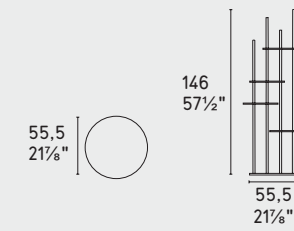

circles

CS5107

METALLO METAL

P15

P2L

P3L

P27P

NOTA Per le combinazioni disponibili consultare il listino prezzi • NOTE Please check all available combinations in the price list.