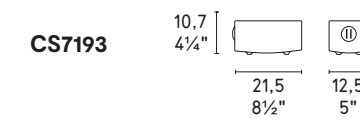

teo doro

design by Quaglio Simonelli