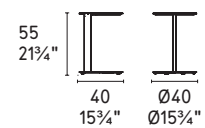

tender

design by Busetti Garuti Redaelli

CS5089