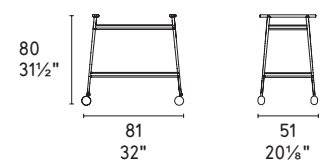

love

design by Radice Orlandini

CS5122

METALLO / VETRO
METAL / GLASS

P15 / GTB