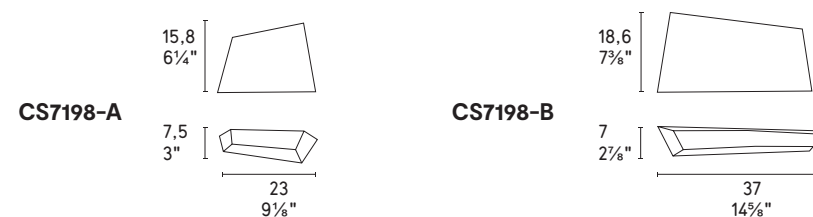

gemma

design by Ono Design