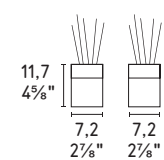

fragranze

design by Calligaris Studio

- CS/7214-A Terra e Sandalo / Earth and Sandalwood
- CS/7214-B Chinotto e Pepe / Chinotto and Pepper
- CS/7214-C Cotone / Cotton
- CS/7214-D Cachemire / Cachemire

NOTA Per le combinazioni disponibili consultare il listino prezzi · NOTE Please check all available combinations in the price list.