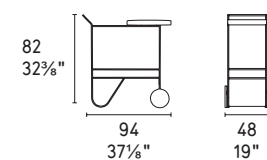

giro

design by Alessio Romano

CS5123