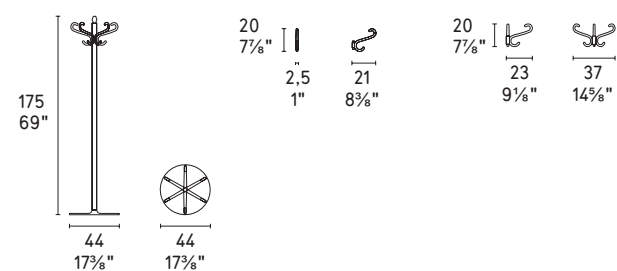

medusa

design by Archirivolto

CS5080

CS5080-1

CS5080-3