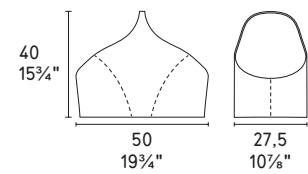

utility

CS7037

PVC PVC

NOTA Per le combinazioni disponibili consultare il listino prezzi · NOTE Please check all available combinations in the price list.

babylon new

VETRO GLASS riciclato/recycled 100%

NOTA Per le combinazioni disponibili consultare il listino prezzi · NOTE Please check all available combinations in the price list.