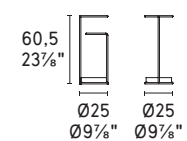

minimum

design by Busetti Garuti Redaelli

CS5131