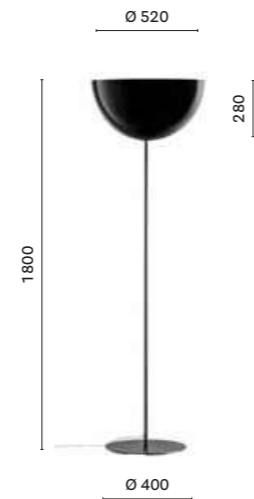

L002ST/BA

Two polycarbonate diffusers, steel frame

FINISHES / FINITURE

polycarbonate diffuser / diffusore in policarbonato

transparent / trasparente

solid colour

TR

GT

RT

NE

BI

soft-touch coated / verniciato finitura soft-touch

GA