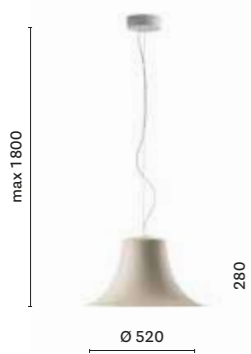

SIZES / DIMENSIONI

L004S/A

Polycarbonate diffuser,  
white ceiling rose transparent cable

L004SW/A

Polycarbonate diffuser,  
black ceiling rose and cable

FINISHES / FINITURE

ceiling rose / rosone

electrical features / caratteristiche elettriche