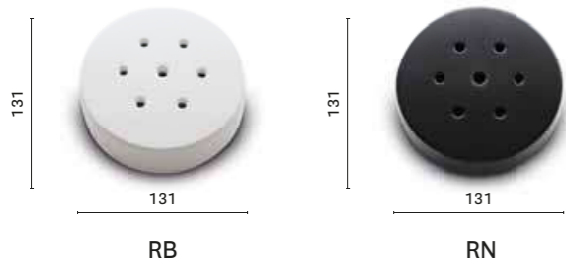

SIZES / DIMENSIONI

L004S/A

Polycarbonate diffuser,  
white ceiling rose transparent cable

L004SW/A

Polycarbonate diffuser,  
black ceiling rose and cable

FINISHES / FINITURE

ceiling rose / rosone

electrical features / caratteristiche elettriche