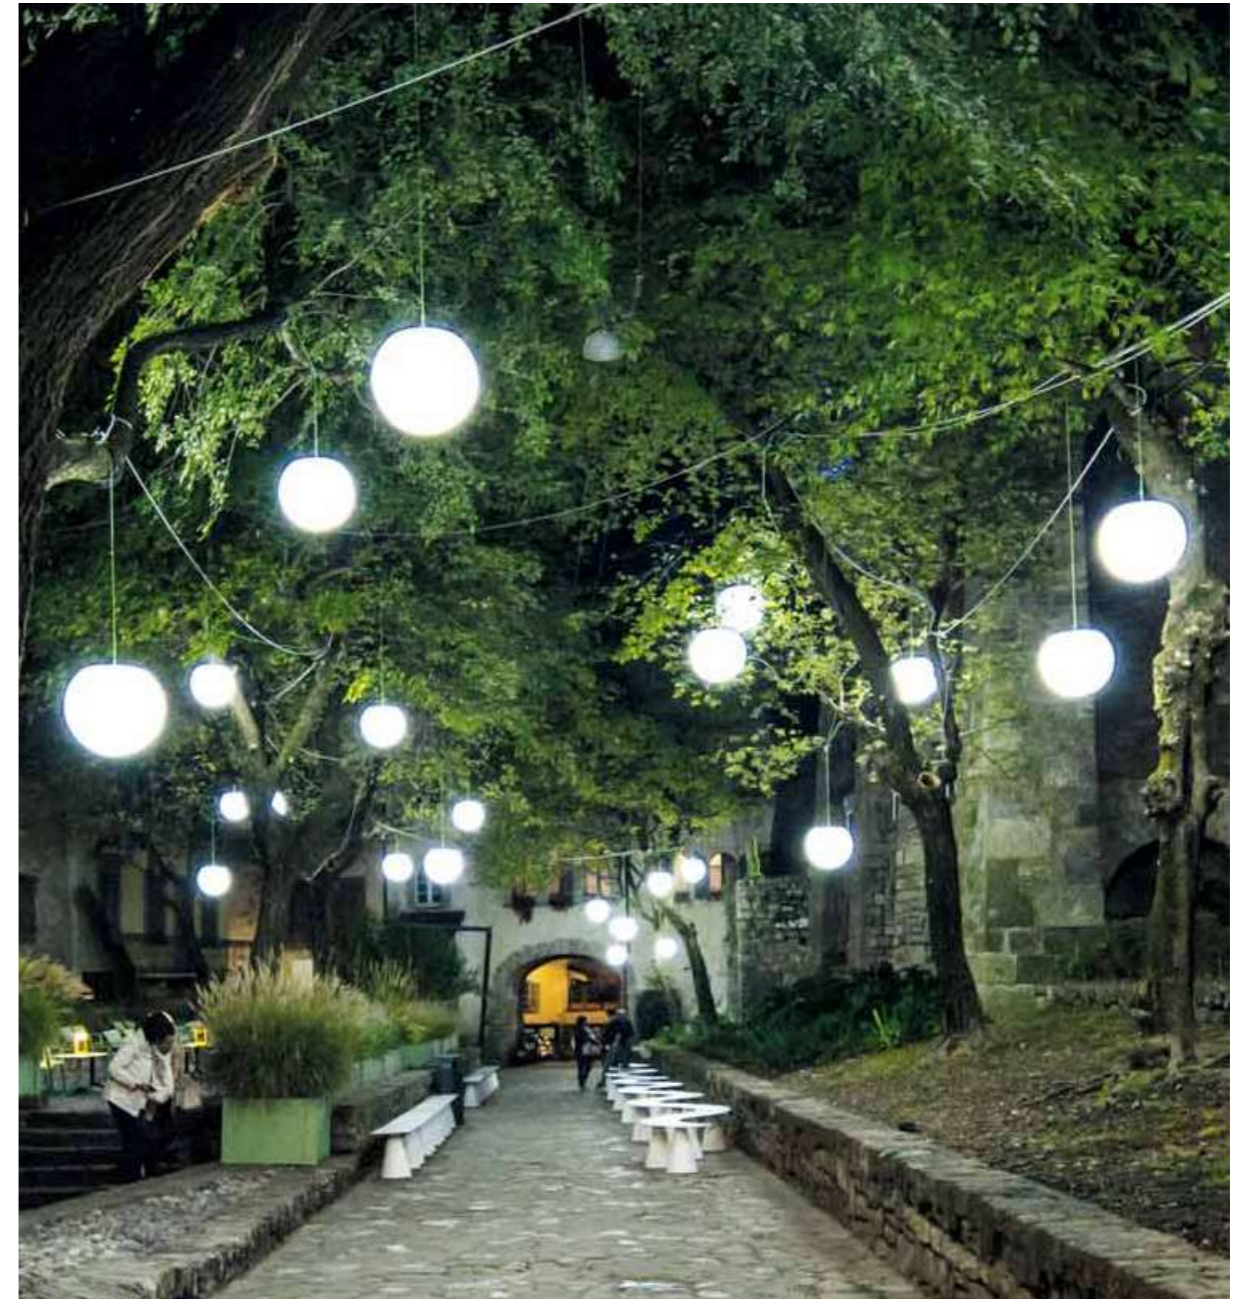

Green Design

Piazza Antico Lavatoio
Bergamo, Italy

Project: Temporary installation
Products: Happy Apple 330E lighting,
Ikon bench modular seating,
Giravolta lighting, Ara Lounge armchair