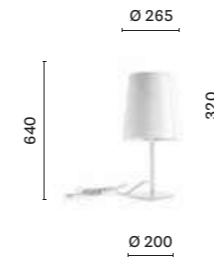

SIZES / DIMENSIONI

L001TA/A

Table lamp, steel frame, polycarbonate diffuser