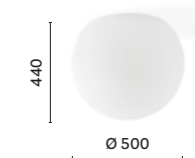

Suspension polyethylene lighting

**332**

Floor polyethylene lighting

**330A**

Wall/ceiling polyethylene lighting

FINISHES / FINITURE

polyethylene / polietilene

cap and handle / tappo e maniglia