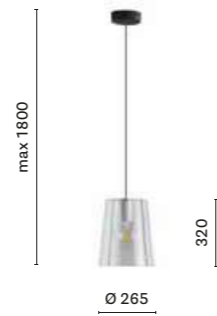

*Inner diffuser = colour BI only / Diffusore interno = solo colore BI

ceiling rose / rosone

electrical features / caratteristiche elettriche

- **L001S Light:** MAX 1X75W E27 220-240V 50-60 Hz IP20 Class I
- **L001SW Light:** MAX 1X23W E27 220-240V 50-60 Hz IP20 Class II

Light bulb excluded / Lampadina esclusa

CERTIFICATES / CERTIFICAZIONI

L001S
EN60598-2-1:1989 used in compliance with EN 60598-1:2008 (test report N°0262CE12)
EN60598-2-1:1989 usato in conformità con EN 60598-1:2008 (test report N°0262CE12)

L001SW
EN60598-2-1:1989 used in compliance with EN 60598-1:2015 (test report 0104CE16)
EN60598-2-1:1989 usato in conformità con EN 60598-1:2015 (test report 0104CE16)