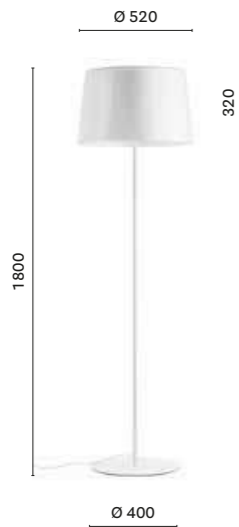

SIZES / DIMENSIONI

L001ST/B

Floor lamp, steel frame, polycarbonate diffuser

L001ST/BA\* (B+A)

Floor lamp, steel frame, two polycarbonate diffusers

\*Inner diffuser = colour BI only  
Diffusore interno = solo colore BI