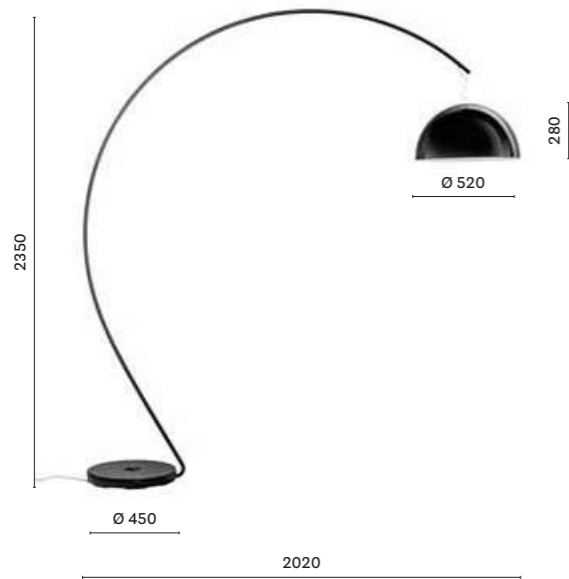

SIZES / DIMENSIONI

L002T/BA

Polycarbonate diffusers, steel frame

L002ST/BA

Two polycarbonate diffusers, steel frame

FINISHES / FINITURE

polycarbonate diffuser / diffusore in policarbonato

transparent / trasparente