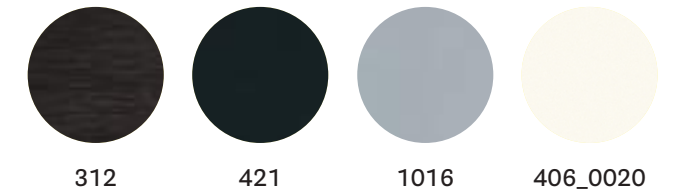

laminates for back side panel / pannello in laminato