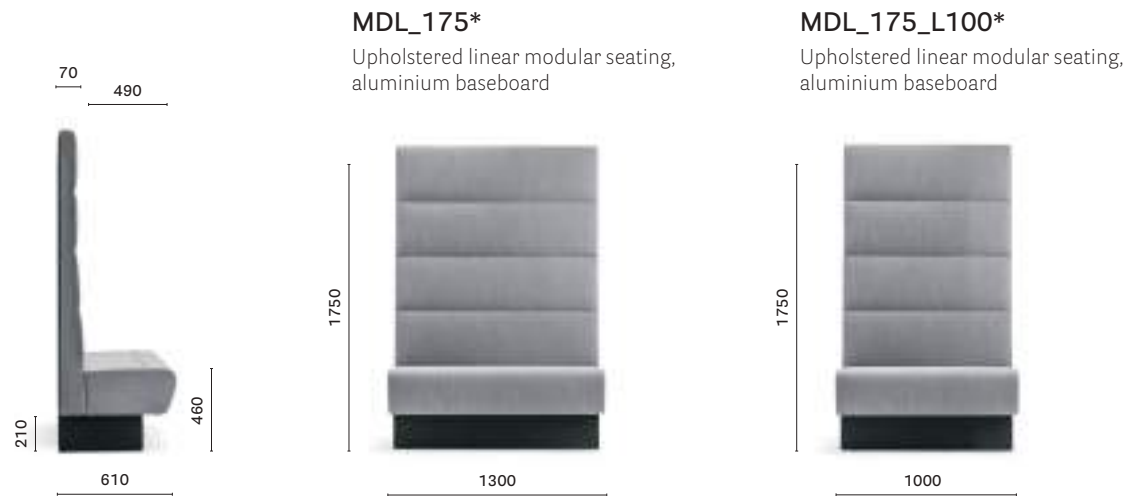

MODUS

*Free standing / Autoportante