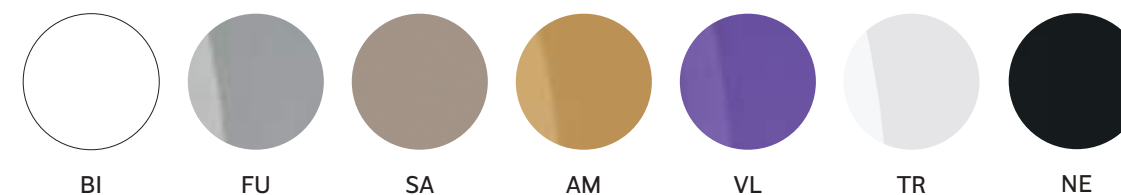

Products: Queen chair

SIZES / DIMENSIONI

650
Polycarbonate chair

650/CL1
Polycarbonate chair,
fire-retardant grade

650.3
Upholstered cushion only
WIDTH: 480

650.8
Fabric covering only

FINISHES / FINITURE

polycarbonate / policarbonato