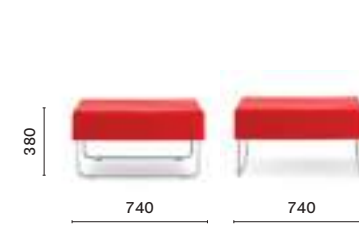

793

Lounge pouf unit, upholstered seat, steel tube sled frame

SIZES / DIMENSIONI

790

Lounge sofa unit, polyethylene seat, stainless steel tube sled frame

792

Lounge pouf unit, polyethylene seat, stainless steel tube sled frame