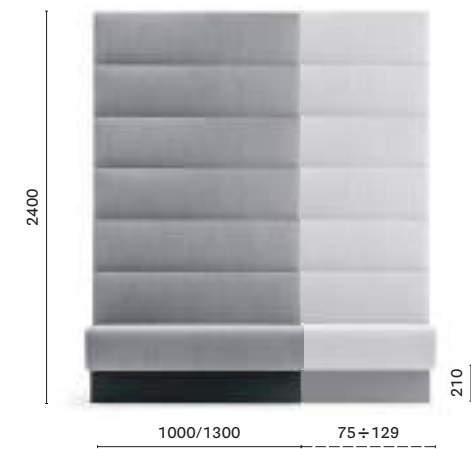

Upholstered linear modular seating, aluminium baseboard