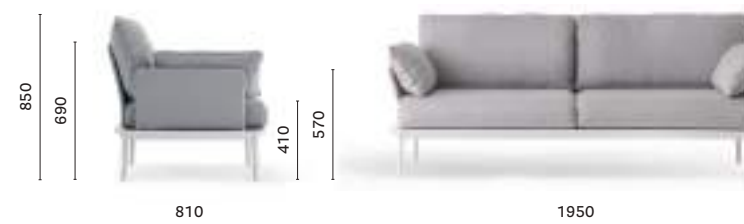

SIZES / DIMENSIONI

REVA_D

Three seats sofa, aluminium frame and legs