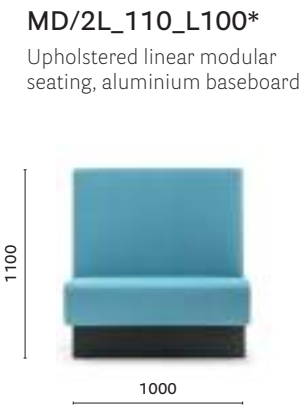

MDP_140*

Upholstered linear modular seating, aluminium baseboard

MDP_240

Upholstered linear modular seating, aluminium baseboard

MODUS 2.0

*Free standing / Autoportante

FINISHES / FINITURE

fabrics / tessuti