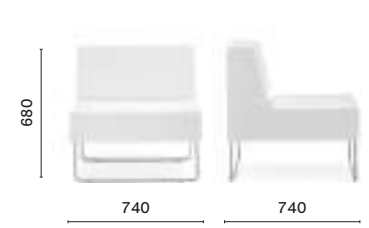

793

Lounge pouf unit, upholstered seat, steel tube sled frame

SIZES / DIMENSIONI

790

Lounge sofa unit, polyethylene seat, stainless steel tube sled frame

792

Lounge pouf unit, polyethylene seat, stainless steel tube sled frame