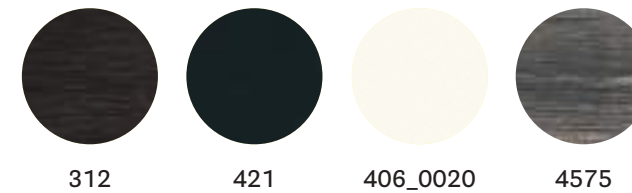

laminates for back shelf / mensola in laminato