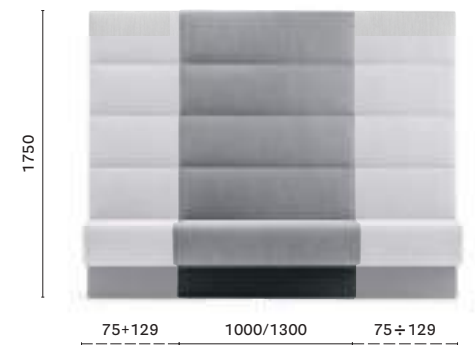

custom made sized / misura su richiesta

MDP_110*

Upholstered linear modular seating, aluminium baseboard

MDP_175*

Upholstered linear modular seating, aluminium baseboard

*Free standing / Autoportante

MD5

Backside laminate or upholstered panel
Pannello posteriore in laminato o imbottito
THICKNESS: 30