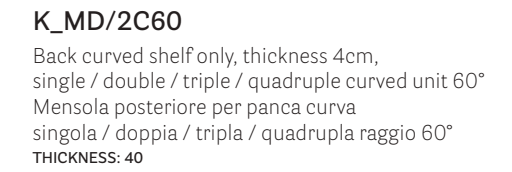

MDP_140*

Upholstered linear modular seating, aluminium baseboard

MDP_240

Upholstered linear modular seating, aluminium baseboard

MODUS 2.0

*Free standing / Autoportante

FINISHES / FINITURE

fabrics / tessuti