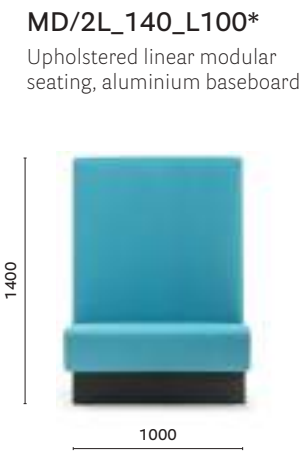

MDP_140*

Upholstered linear modular seating, aluminium baseboard

MDP_240

Upholstered linear modular seating, aluminium baseboard

MODUS 2.0

*Free standing / Autoportante

FINISHES / FINITURE

fabrics / tessuti