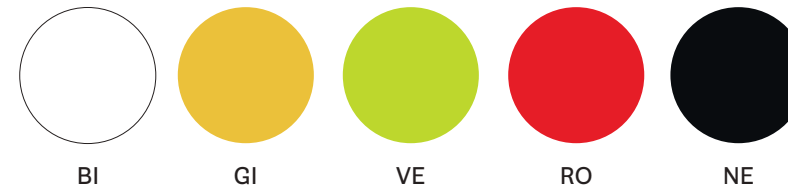

SIZES / DIMENSIONI

SIZES / DIMENSIONI

FINISHES / FINITURE

polyethylene / polietilene