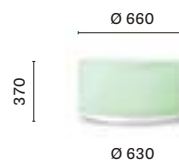

SIZES / DIMENSIONI

485
Polyethylene pouf
23W energy saver IP20

485E
Polyethylene pouf
23W energy saver IP44

485L
Polyethylene pouf
IP40

486
Polyethylene pouf, methacrylate top,
steel base 25W energy saver IP20