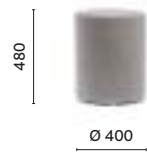

Brescia, Italy

Project: Temporary installation

Product: Wow pouf

SIZES / DIMENSIONI

320
Upholstered pouf

324
Upholstered pouf

321
Upholstered pouf

322
Upholstered pouf