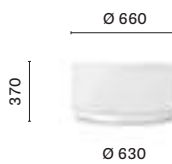

475
Polyethylene pouf,
steel base
23W energy saver IP20