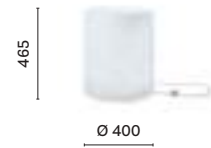

SIZES / DIMENSIONI