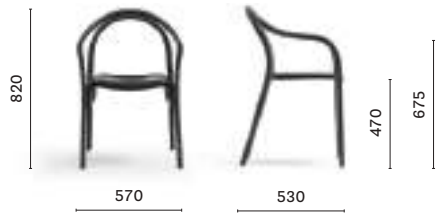

#PedraliPalaceofWonders

Salone del Mobile.Milano 2019
Milan, Italy

Project: Exhibition stand
Architect: CalviBrambilla
Products: Soul armchair,
Babila table, Tamara lighting

SIZES / DIMENSIONI

3745
Solid ash armchair, polycarbonate seat