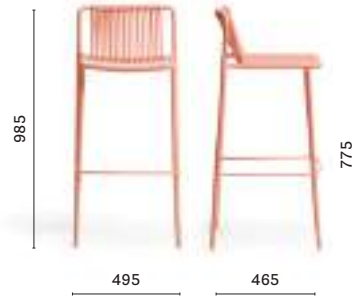

Project: 2020 ADV campaign
Products: Tribeca armchair, Giravolta lighting

SIZES / DIMENSIONI

3660

Side chair, steel frame, PVC flexible profile seat and backrest

3665

Armchair, steel frame, PVC flexible profile seat and backrest

3667

Barstool, steel frame, PVC flexible profile seat and backrest

3668

Barstool, steel frame, PVC flexible profile seat and backrest

3669

Lounge armchair, steel frame, PVC flexible profile seat and backrest