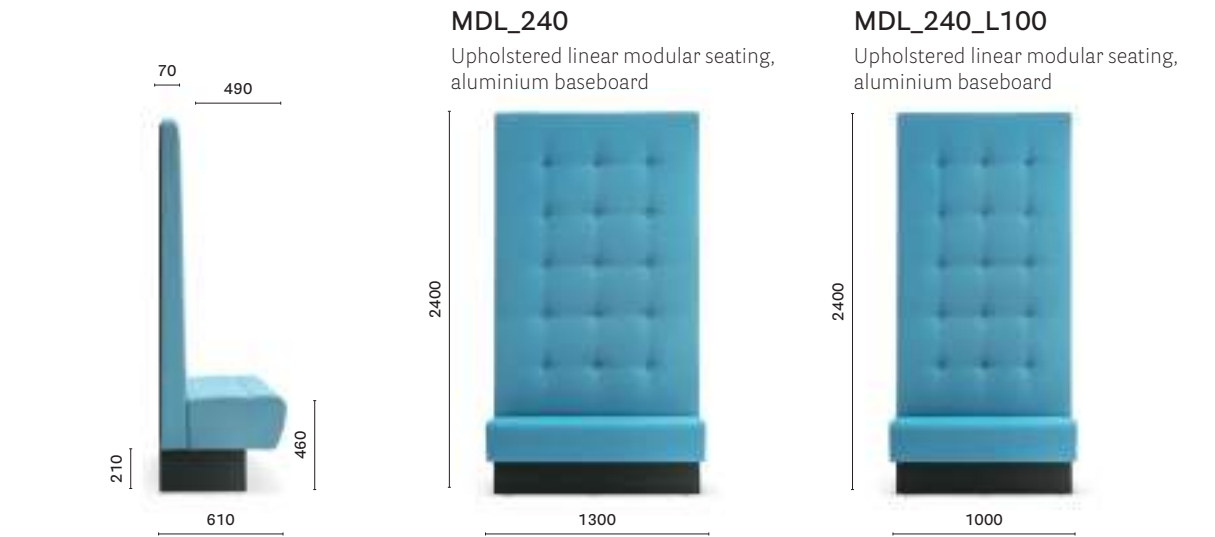

Pedrali Solid Geometry

Salone Internazionale
del Mobile 2017
Milan, Italy

Project: Exhibition stand
Architect: CalviBrambilla

Products: Modus 2.0 modular seating,
Babila barstool and armchair, Babila Comfort
loung armchair, Social Plus modular seating,
Lunar table, Osaka Metal armchair, L001 lighting

Pedrali Urban Life

Salone Internazionale
del Mobile 2016
Milan, Italy

Project: Exhibition stand
Architect: Migliore+Servetto Architects
Products: Modus modular seating,
Inox table, Tivoli side chair and armchair,
Malmö side chair and armchair,
Ester side chair and armchair,
L001 lighting

MODUS

*Free standing / Autoportante

*Free standing / Autoportante

MDB_175*

Upholstered back to back modular seating, aluminium baseboard

MDB_175_L100*

Upholstered back to back modular seating, aluminium baseboard