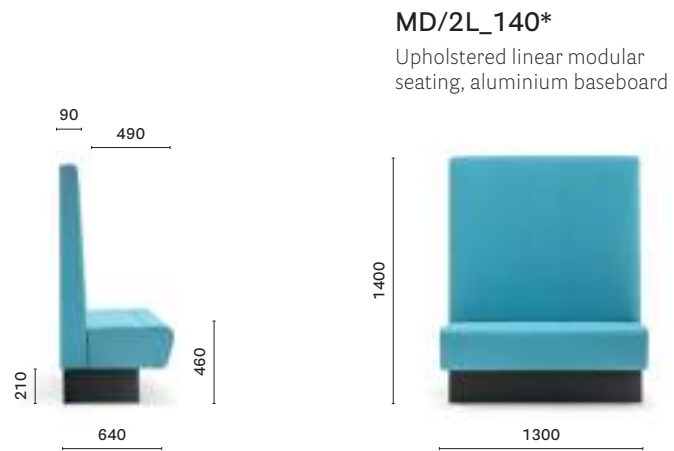

MDP_140*

Upholstered linear modular seating, aluminium baseboard

MDP_240

Upholstered linear modular seating, aluminium baseboard

MODUS 2.0

*Free standing / Autoportante

FINISHES / FINITURE

fabrics / tessuti