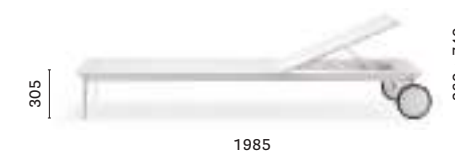

REVA.3

Optional side pillow

REVA_L

Sun lounger, aluminium frame and legs, rear wheels
WIDTH: 770
BACKREST GRADES: 0°, 13°, 23°, 33°, 43°

REVA_L.3

Cushion for sun lounger
WIDTH: 730

Protective covers available (REVA_D/COVER - REVA_P/COVER)
Disponibili coperture protettive (REVA_D/COVER - REVA_P/COVER)