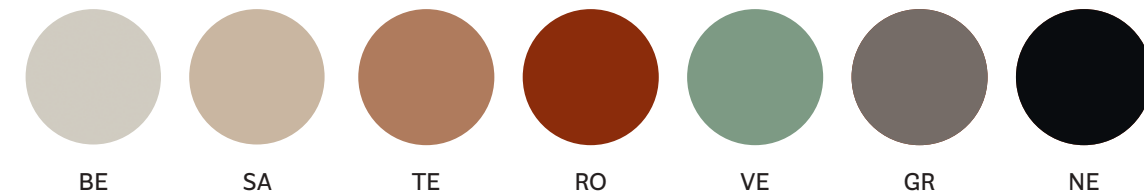

3735

Polypropylene armchair

Remind Pixel

Polypropylene pixel,
1 pack 300 pcs

FINISHES / FINITURE

polypropylene / polipropilene

CERTIFICATES / CERTIFICAZIONI

According to EN 16139:2013 level 2, extreme
EN di riferimento 16139:2013 livello 2, estremo