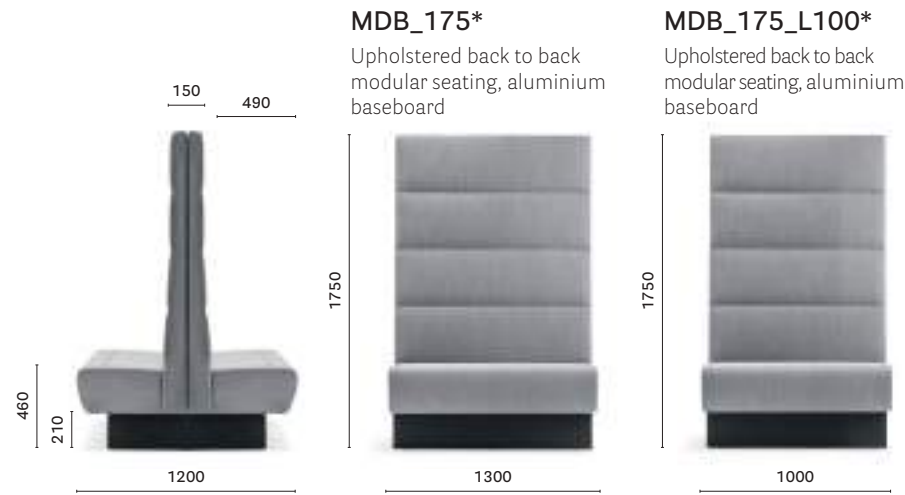

MDB_175_L100*

MDB_175*