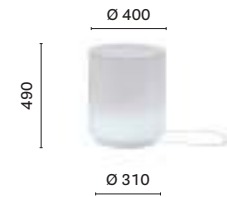

SIZES / DIMENSIONI

485
Polyethylene pouf
23W energy saver IP20

485E
Polyethylene pouf
23W energy saver IP44

485L
Polyethylene pouf
IP40

486
Polyethylene pouf, methacrylate top,
steel base 25W energy saver IP20