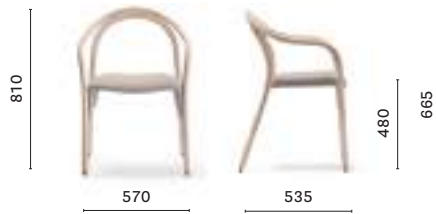

3747
Solid ash armchair, upholstered seat

FINISHES / FINITURE

coated ash / frassino verniciato

aluminium / alluminio

powder coated / verniciato

→ see booklet for finishes
vedi catalogo finiture

polycarbonate / policarbonato

fabrics / tessuti

→ see booklet for finishes
vedi catalogo finiture

teak

AWARDS / PREMI

CERTIFICATES / CERTIFICAZIONI

According to EN 16139:2013 level 2, extreme
EN di riferimento 16139:2013 livello 2, estremo