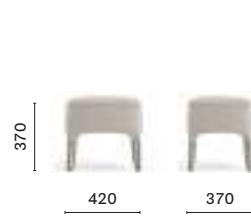

693
Upholstered bag-rest pouf,
die-cast aluminium legs