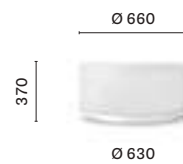

475E
Polyethylene pouf,
steel base
23W energy saver IP44