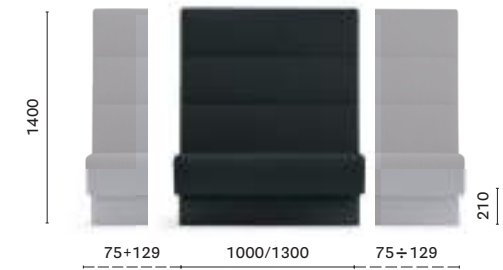

*Free standing / Autoportante

MD5

Backside laminate or upholstered panel
Pannello posteriore in laminato o imbottito
THICKNESS: 30

MDP_140*

Upholstered linear modular seating, aluminium baseboard

MDP_240