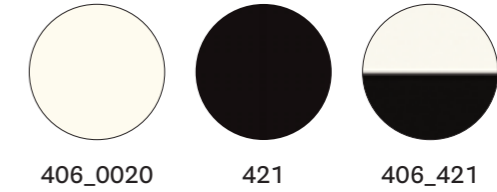

laminated / laminato

fabrics / tessuti

→ see booklet for finishes
vedi catalogo finiture