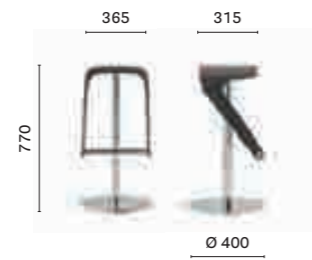

SIZES / DIMENSIONI

495

Barstool, plywood shell, steel central base

496

Barstool, plywood shell, stainless steel central base

497

Barstool, leather shell, steel central base

498