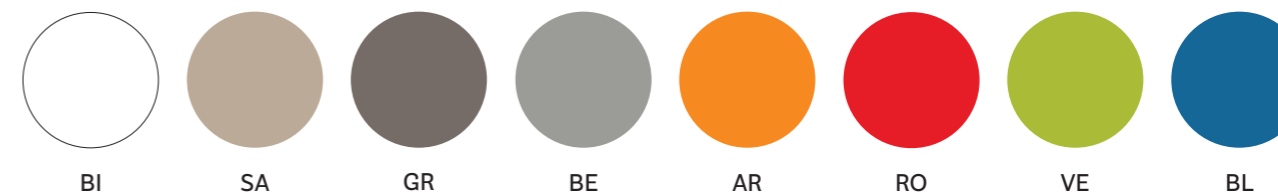

FINISHES / FINITURE

polypropylene / polipropilene (Snow chair)

polypropylene / polipropilene (Snow junior chair)