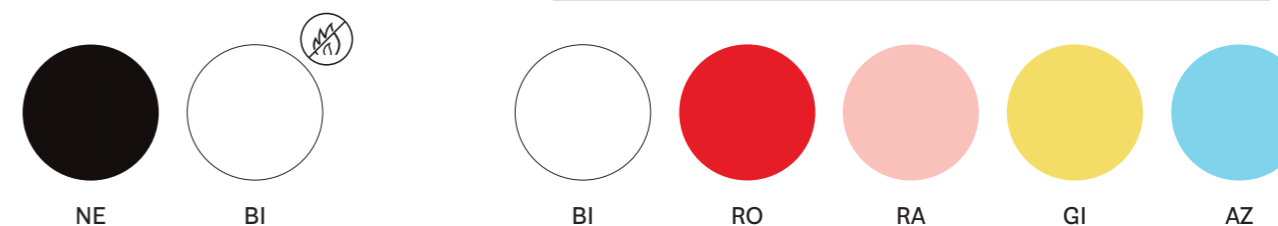

AWARDS / PREMI

CERTIFICATES / CERTIFICAZIONI

According to EN 15373:2007 level 3, severe
EN di riferimento 15373:2007 livello 3, severo