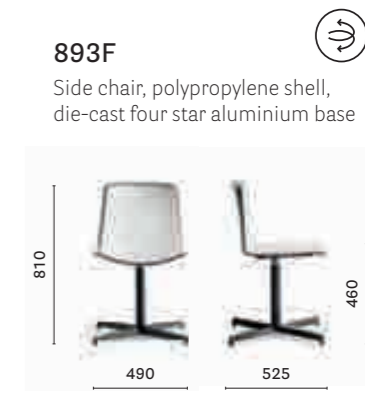

SIZES / DIMENSIONI

890/2

Side chair, upholstered shell,
steel tube frame

897/2

Side chair, upholstered shell,
steel rod sled frame

895/2

Armchair, upholstered shell,
steel tube frame

898/2