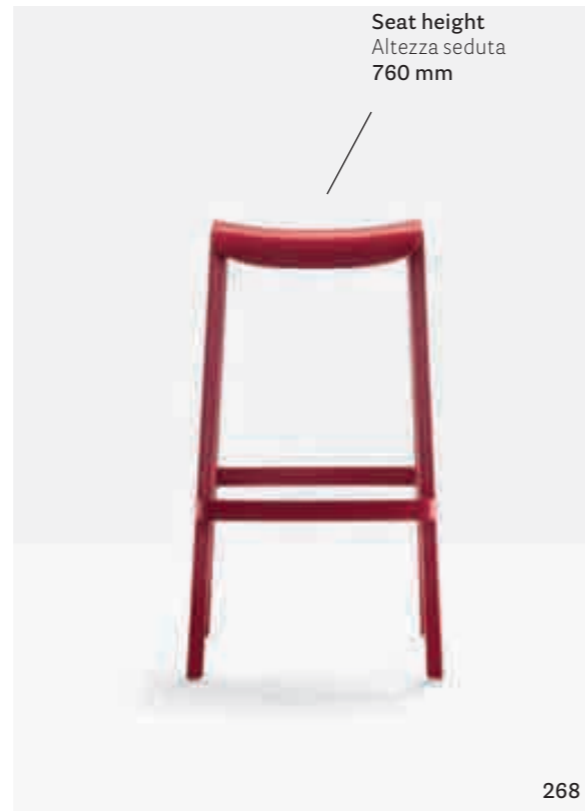

OUTDOOR

OUTDOOR

Side chair sedia Dome
Armchair poltrona Dome
Table tavolo Fabbrico

Side chair sedia Dome
Armchair poltrona Dome
Table tavolo Arki-Table

EATING

Armchair poltrona Dome
Table tavolo Arki-Base

Side chair
Sedia

261

Gas air moulding
polypropylene,
fiberglass charged
Stampaggio a iniezione
assistito da gas,
caricato fibre di vetro

Stackable
Impilabile

Armchair Poltrona

265

Barstool Sgabello

100% Recyclable
100% Riciclabile

Seat height
Altezza seduta
760 mm

268

Ironic Office

Orgatec 2016
Cologne, Germany

Project: Exhibition stand
Architect: CalviBrambilla
Products: Dome side chair,
Arki-Table, L004 lighting

House in Pilaitė

Vilnius, Lithuania