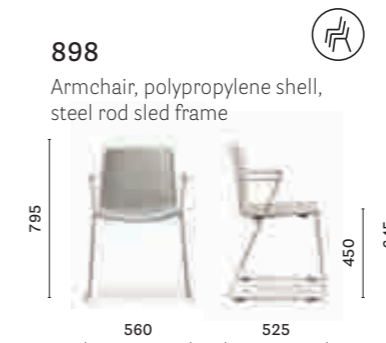

SIZES / DIMENSIONI

890/2

Side chair, upholstered shell,
steel tube frame

897/2

Side chair, upholstered shell,
steel rod sled frame

895/2

Armchair, upholstered shell,
steel tube frame

898/2