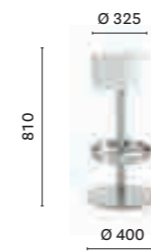

4405G

Barstool, upholstered seat, stainless steel central base