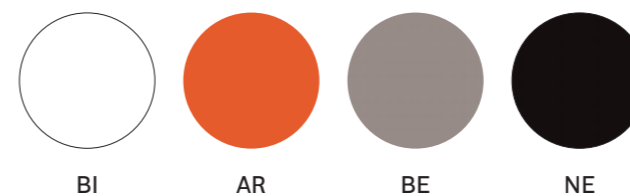

polypropylene / polipropilene

White front side always / scocca interna sempre bianca

fabrics / tessuti

→ see booklet for finishes
vedi catalogo finiture

steel / acciaio

powder coated / verniciato

→ see booklet for finishes
vedi catalogo finiture