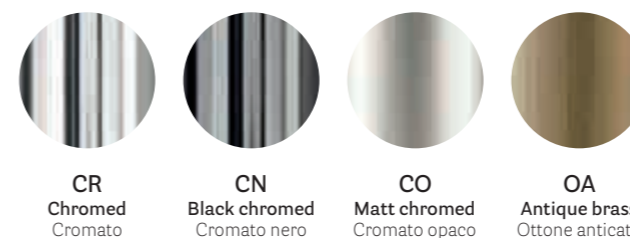

polypropylene / polipropilene

White front side always / scocca interna sempre bianca

fabrics / tessuti

→ see booklet for finishes
vedi catalogo finiture

steel / acciaio

powder coated / verniciato

→ see booklet for finishes
vedi catalogo finiture