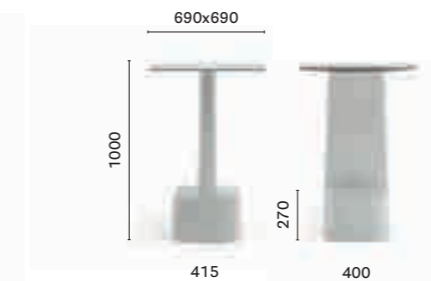

861

Polyethylene base and solid laminate top