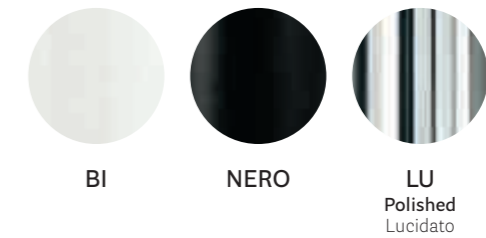

aluminium / alluminio