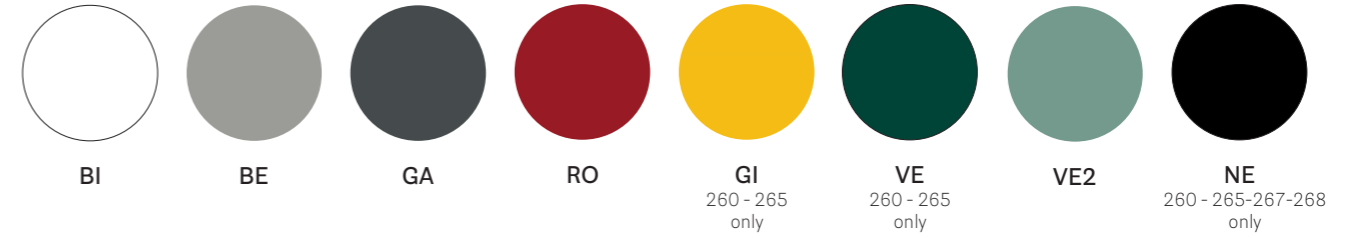

SIZES / DIMENSIONI

260

Polypropylene side chair

261

Polypropylene side chair with perforated seat and back

260/CL1

Polypropylene side chair, fire-retardant grade

265

Polypropylene armchair

266

Polypropylene armchair with perforated seat and back

265/CL1

Polypropylene armchair, fire-retardant grade

267

Polypropylene barstool

268

Polypropylene barstool

FINISHES / FINITURE

polypropylene / polipropilene

BI

BE

GA

RO

GI
260 - 265
only

VE
260 - 265
only

VE2

NE
260 - 265-267-268
only

BI

AWARDS / PREMI

CERTIFICATES / CERTIFICAZIONI

According to EN 16139:2013 level 2, extreme
EN di riferimento 16139:2013 livello 2, estremo

For
260 - 261 - 265 - 266