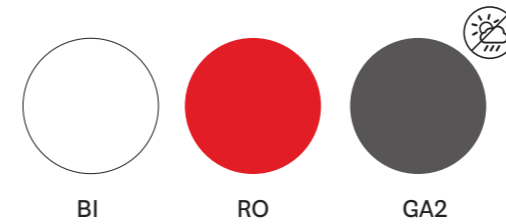

polyethylene / polietilene (Plus Air lounge armchair and sofa)