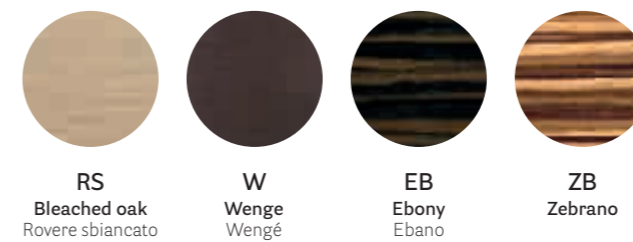

4405G

Barstool, upholstered seat, stainless steel central base

4407F

Barstool, plywood seat, stainless steel central base

4407

Barstool, plywood seat, stainless steel central base

FINISHES / FINITURE

coated oak / rovere verniciato