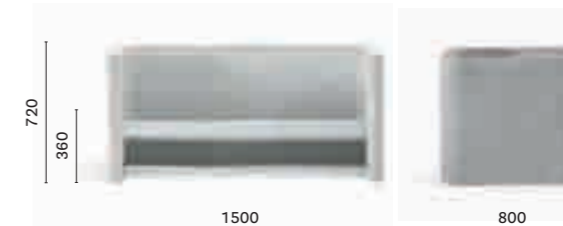

SIZES / DIMENSIONI

625

Polyethylene lounge armchair

626

Polyethylene two seats sofa

625.10

Set of cushions for
seat and back
WIDTH: 585

625.3