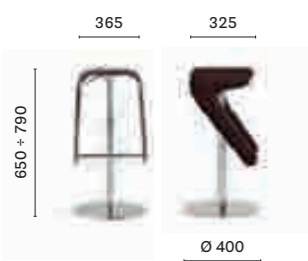

SIZES / DIMENSIONI

495

Barstool, plywood shell, steel central base

496

Barstool, plywood shell, stainless steel central base

497

Barstool, leather shell, steel central base

498