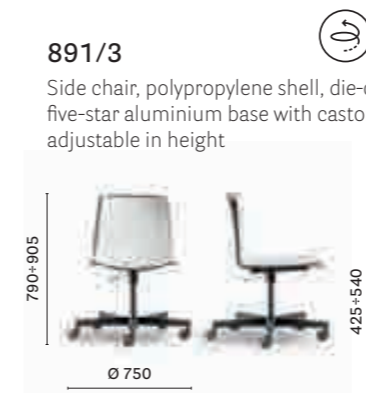

SIZES / DIMENSIONI

890/2

Side chair, upholstered shell,
steel tube frame

897/2

Side chair, upholstered shell,
steel rod sled frame

895/2

Armchair, upholstered shell,
steel tube frame

898/2