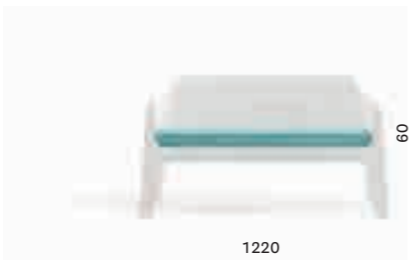

631

Polyethylene lounge armchair

631.3

Cushion for lounge armchair only
WIDTH: 515

636

Polyethylene sofa

636.3

Cushion for sofa only
WIDTH: 515