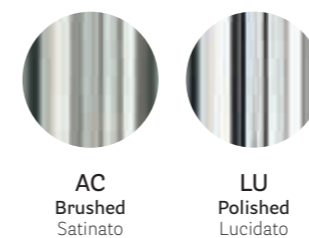

stainless steel / acciaio inox