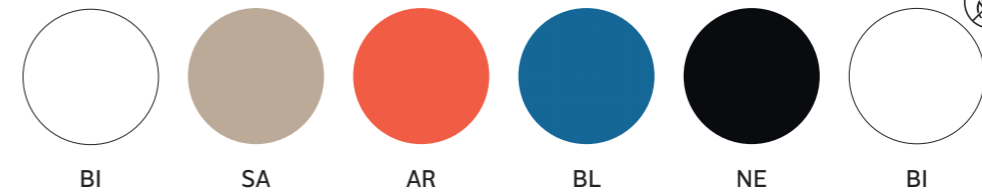

FINISHES / FINITURE

polypropylene / polipropilene

thermoformed cushion
cuscino termoformato

aluminium / alluminio

→ powder coated in the same colour of the shell
see booklet for finishes
verniciato in tinta con la scocca
vedi catalogo finiture

CERTIFICATES / CERTIFICAZIONI

According to EN 15373:2007 level 3, severe
EN di riferimento 15373:2007 livello 3, severo