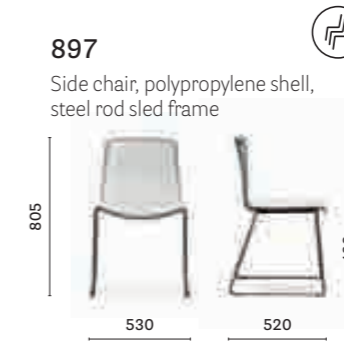

SIZES / DIMENSIONI

890/2

Side chair, upholstered shell,
steel tube frame

897/2

Side chair, upholstered shell,
steel rod sled frame

895/2

Armchair, upholstered shell,
steel tube frame

898/2