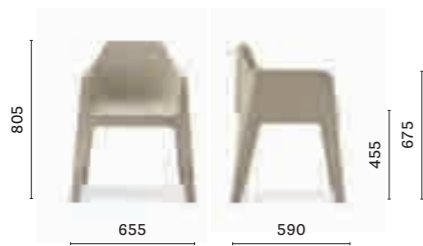

Sportpiù

Bergamo, Italy

Project: Fitness centre
Products: Plus armchair, Bold table

SIZES / DIMENSIONI

630

Polypropylene armchair

630.3

Cushion for armchair only
WIDTH: 430