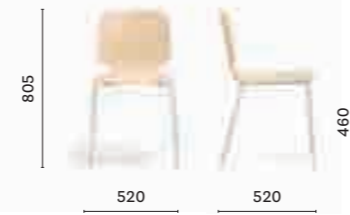

2710

Side chair, ash plywood shell, steel tube frame