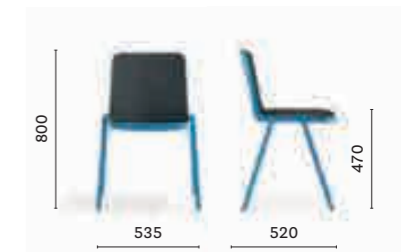

SIZES / DIMENSIONI

370

Chair, polypropylene shell, aluminium frame

370/CL1

Chair, polypropylene shell, aluminium frame, fire-retardant grade

370.3

Thermoformed cushion

370/G