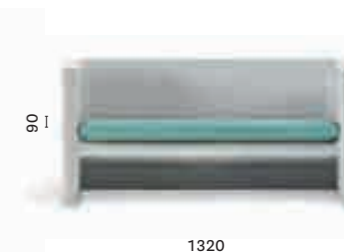

Cushion for seat
only
WIDTH: 585

626.10

Set of cushions for seat and back
WIDTH: 585

626.3

Cushion for seat only
WIDTH: 585

625.20

Hpl top for single
armrest

625.30