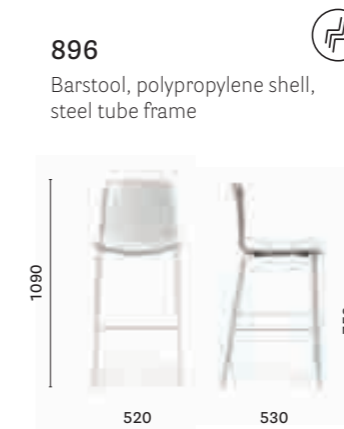

SIZES / DIMENSIONI

890/2

Side chair, upholstered shell,
steel tube frame

897/2

Side chair, upholstered shell,
steel rod sled frame

895/2

Armchair, upholstered shell,
steel tube frame

898/2