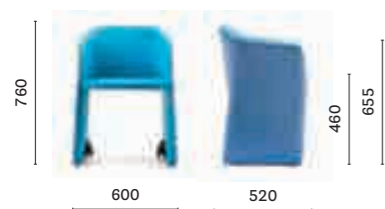

889G

Upholstered armchair with castors