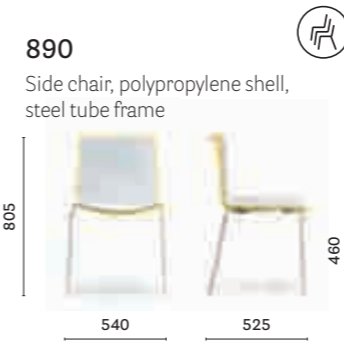

SIZES / DIMENSIONI

890/2

Side chair, upholstered shell,
steel tube frame

897/2

Side chair, upholstered shell,
steel rod sled frame

895/2

Armchair, upholstered shell,
steel tube frame

898/2