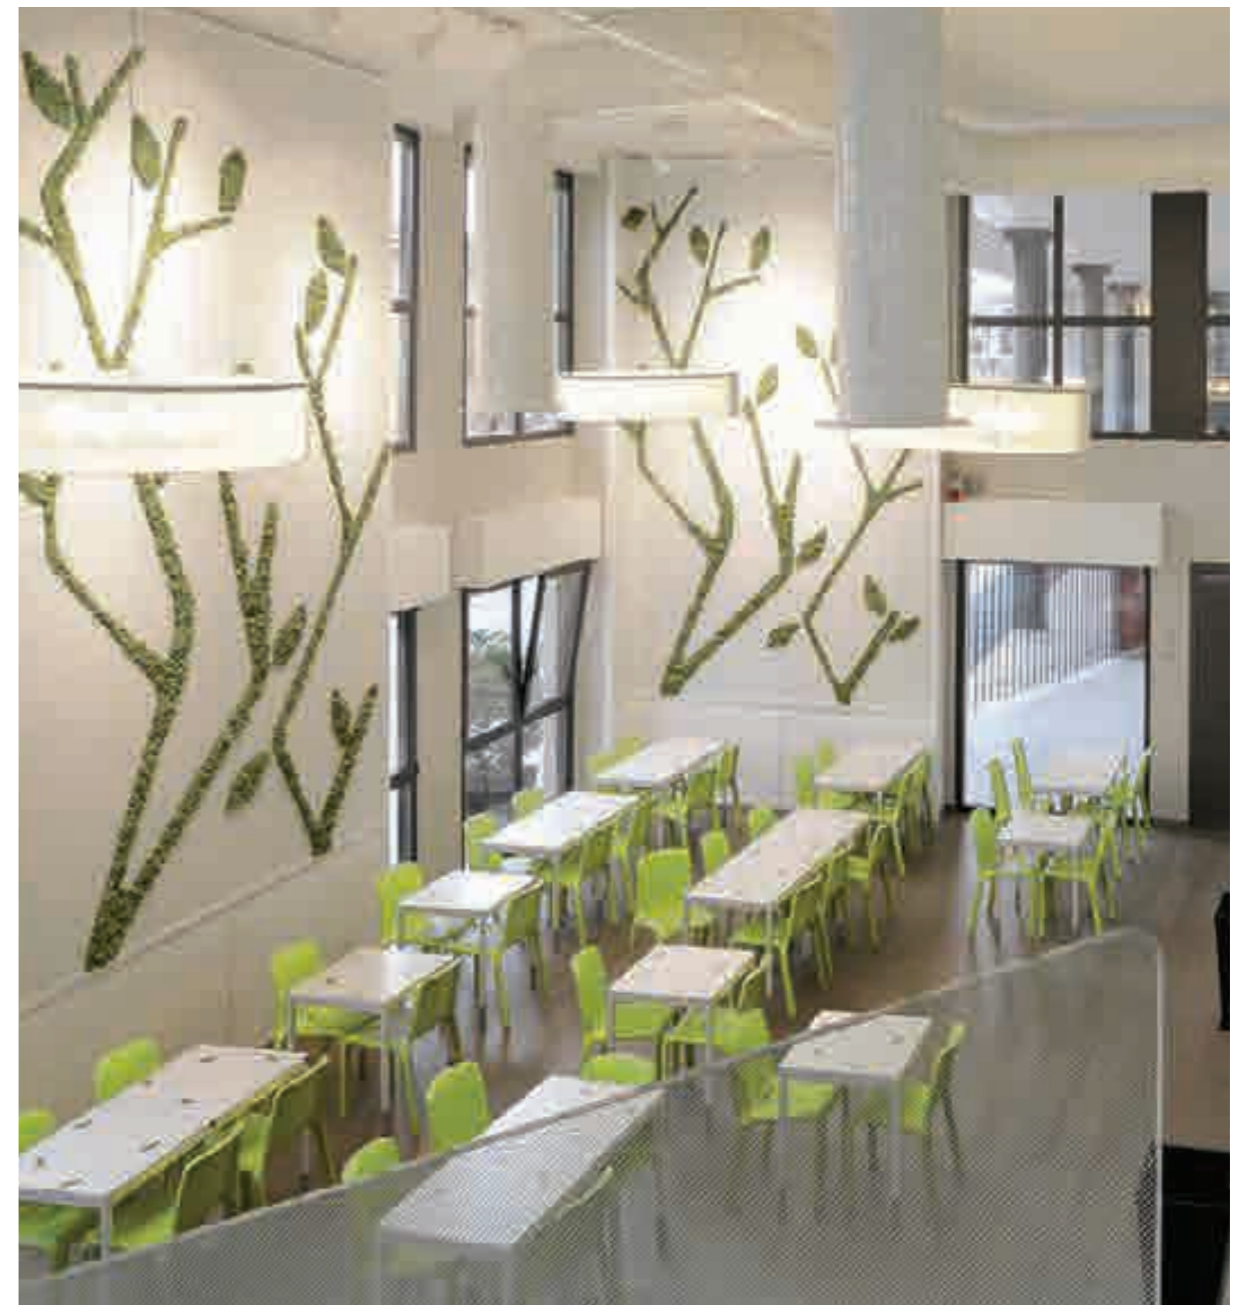

Products: Snow chair, Ester armchair
and barstool, Arki-Table, Babila side chair
and armchair, Frida chair

I Loft Cafè

Milan, Italy

Project: Coffee bar

Architect: Isacco Brioschi Architects

Products: Snow chair,
Gliss armchair