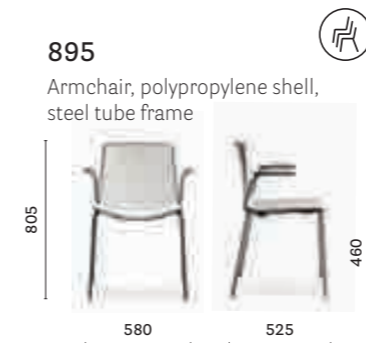

SIZES / DIMENSIONI

890/2

Side chair, upholstered shell,
steel tube frame

897/2

Side chair, upholstered shell,
steel rod sled frame

895/2

Armchair, upholstered shell,
steel tube frame

898/2