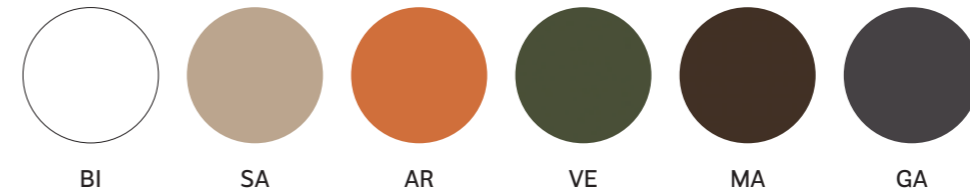

FINISHES / FINITURE

polypropylene / polipropilene (Plus armchair)