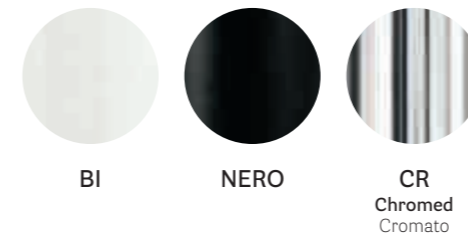

fabrics / tessuti

→ see booklet for finishes
vedi catalogo finiture

steel / acciaio