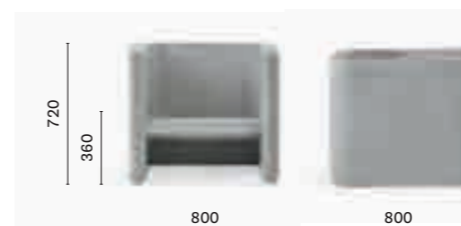

SIZES / DIMENSIONI

625

Polyethylene lounge armchair