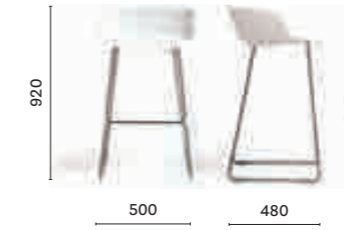

2748

Barstool, polypropylene shell, steel rod sled frame