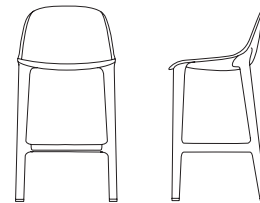

## BROOM STACKING CHAIR

W: 19" D: 19.5" H: 32.5" SH: 17"  
W: 48cm D: 50cm H: 83cm SH: 43cm  
WT: 10.5lb 4.75kg

BROOM DARK GREY  
BROOM NATURAL  
BROOM GREEN  
BROOM ORANGE  
BROOM YELLOW  
BROOM WHITE

## BROOM COUNTER STOOL

W: 17 1/4" D: 16 1/2" H: 37 1/4" SH: 24"  
W: 44cm D: 42cm H: 94.6cm SH: 61cm  
WT: 11.5 lb 5.2kg

BROOM 24 DARK GREY  
BROOM 24 NATURAL  
BROOM 24 GREEN  
BROOM 24 ORANGE  
BROOM 24 YELLOW  
BROOM 24 WHITE

## BROOM BARSTOOL

W: 17 1/4" D: 16 1/2" H: 43 1/4" SH: 30"  
W: 44cm D: 42cm H: 110cm SH: 76cm  
WT: 12lb 5.4kg

BROOM 30 DARK GREY  
BROOM 30 NATURAL  
BROOM 30 GREEN  
BROOM 30 ORANGE  
BROOM 30 YELLOW  
BROOM 30 WHITE