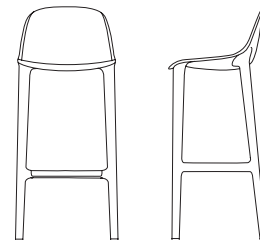

## BROOM STACKING CHAIR

W: 19" D: 19.5" H: 32.5" SH: 17"  
W: 48cm D: 50cm H: 83cm SH: 43cm  
WT: 10.5lb 4.75kg

BROOM DARK GREY  
BROOM NATURAL  
BROOM GREEN  
BROOM ORANGE  
BROOM YELLOW  
BROOM WHITE

## BROOM COUNTER STOOL

W: 17 1/4" D: 16 1/2" H: 37 1/4" SH: 24"  
W: 44cm D: 42cm H: 94.6cm SH: 61cm  
WT: 11.5 lb 5.2kg

BROOM 24 DARK GREY  
BROOM 24 NATURAL  
BROOM 24 GREEN  
BROOM 24 ORANGE  
BROOM 24 YELLOW  
BROOM 24 WHITE

## BROOM BARSTOOL

W: 17 1/4" D: 16 1/2" H: 43 1/4" SH: 30"  
W: 44cm D: 42cm H: 110cm SH: 76cm  
WT: 12lb 5.4kg

BROOM 30 DARK GREY  
BROOM 30 NATURAL  
BROOM 30 GREEN  
BROOM 30 ORANGE  
BROOM 30 YELLOW  
BROOM 30 WHITE