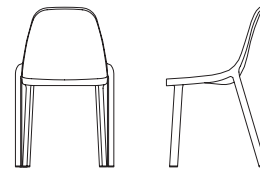

Broom Chair in White  
Private residence - Beach House Costa Azul in El Salvador  
Architecture by Cincopatasalgato, Interior Design by Harry & Claudia Washington  
Photo by Jason Bax Photography.

# BROOM by STARCK

U.S. DESIGN PATENT NO. D669701 S. EUROPEAN PATENT NO. 2041624

NATURAL

GREEN

ORANGE

YELLOW

DARK GREY

WHITE

## BROOM STACKING CHAIR

W: 19" D: 19.5" H: 32.5" SH: 17"  
W: 48cm D: 50cm H: 83cm SH: 43cm  
WT: 10.5lb 4.75kg

BROOM DARK GREY  
BROOM NATURAL  
BROOM GREEN  
BROOM ORANGE  
BROOM YELLOW  
BROOM WHITE

## BROOM COUNTER STOOL

W: 17 1/4" D: 16 1/2" H: 37 1/4" SH: 24"  
W: 44cm D: 42cm H: 94.6cm SH: 61cm  
WT: 11.5 lb 5.2kg

BROOM 24 DARK GREY  
BROOM 24 NATURAL  
BROOM 24 GREEN  
BROOM 24 ORANGE  
BROOM 24 YELLOW  
BROOM 24 WHITE