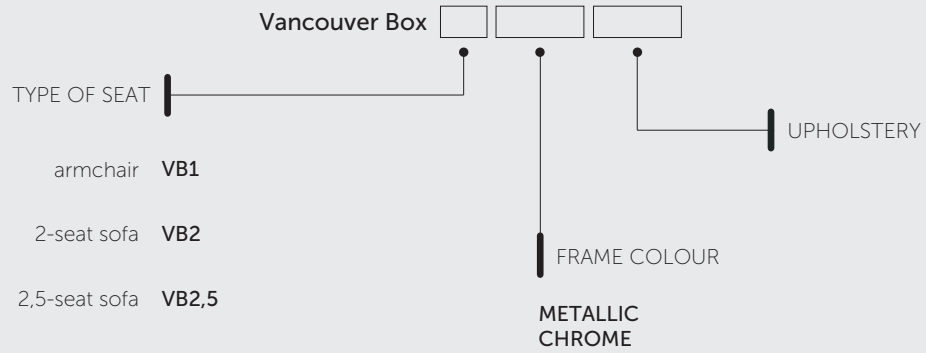

# Coding

PLEASE USE CODES AT ORDER

Ligo

Ligo

Niko

Niko

\*Wooden armrest pad H - standard colours of lacquer (H5, H6, H7, H8, H11, H12).