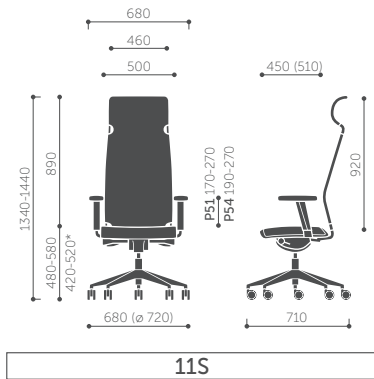

# Niko

11Z

31Z

41Z

\*Seat height measured according to PN EN 1335-1 and PN EN 16139 norms (with seat burden).

\*\* Total width including linking part.

# Playa

\*Seat height measured according to PN EN 1335-1 and PN EN 16139 norms (with seat burden).