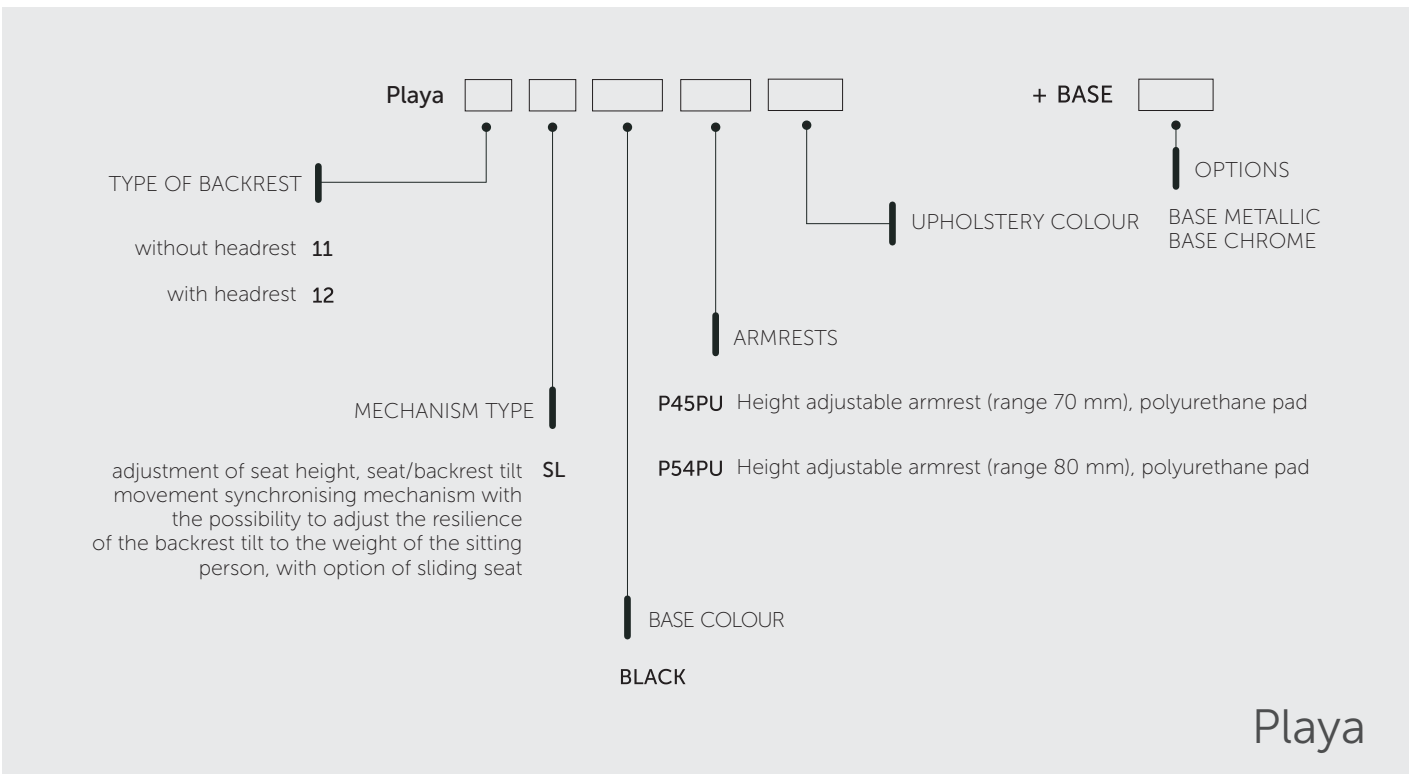

# Vancouver Round

\*Seat height measured according to PN EN 16139 norm (with seat burden).

# Coding

PLEASE USE CODES AT ORDER

Ligo

Ligo

Niko

Niko

\*Wooden armrest pad H - standard colours of lacquer (H5, H6, H7, H8, H11, H12).