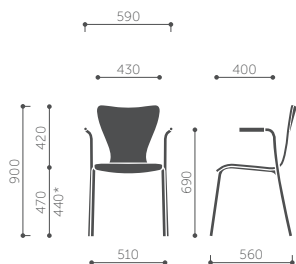

Resso

K11H / K12H / K13H / K14H (+2P)