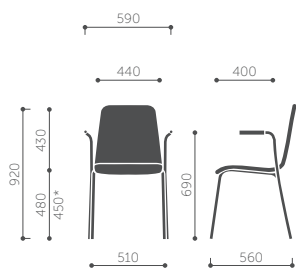

# Niko

11Z

31Z

41Z

\*Seat height measured according to PN EN 1335-1 and PN EN 16139 norms (with seat burden).

\*\* Total width including linking part.

# Playa

\*Seat height measured according to PN EN 1335-1 and PN EN 16139 norms (with seat burden).

# Resso

K11H / K12H / K13H / K14H (+2P)

K21H / K22H / K23H / K24H (+2P)

K31H / K32H / K33H (+2P)

K43H / K44H (+2P)

stacking

# Sun

H / H 2P

V 2P

stacking H

stacking V

\*Seat height measured according to PN EN 1335-1 and PN EN 16139 norms (with seat burden).