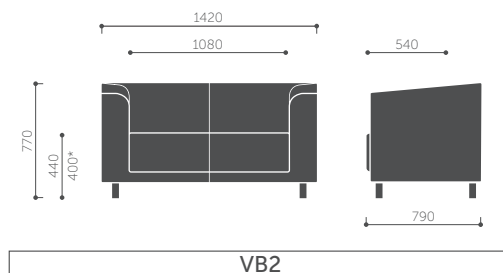

Vancouver Box