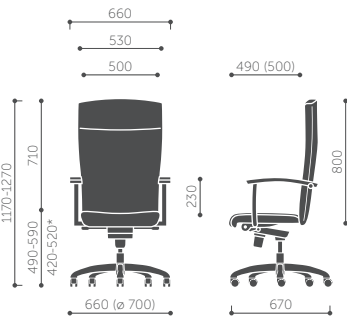

# Ligo

K11 / K12 / K13 / K14

K21 / K22 / K23 / K24

K31 / K32 / K33

K43 / K44

stacking

# Niko

11Z

31Z

41Z

\*Seat height measured according to PN EN 1335-1 and PN EN 16139 norms (with seat burden).

\*\* Total width including linking part.