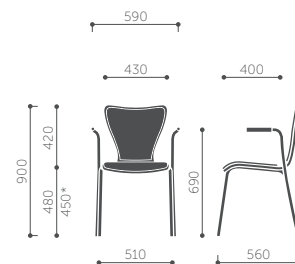

K31H / K32H / K33H (+2P)