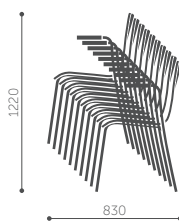

# Playa

\*Seat height measured according to PN EN 1335-1 and PN EN 16139 norms (with seat burden).

# Resso

K11H / K12H / K13H / K14H (+2P)

K21H / K22H / K23H / K24H (+2P)

K31H / K32H / K33H (+2P)

K43H / K44H (+2P)

stacking

# Sun

H / H 2P

V 2P

stacking H

stacking V

\*Seat height measured according to PN EN 1335-1 and PN EN 16139 norms (with seat burden).