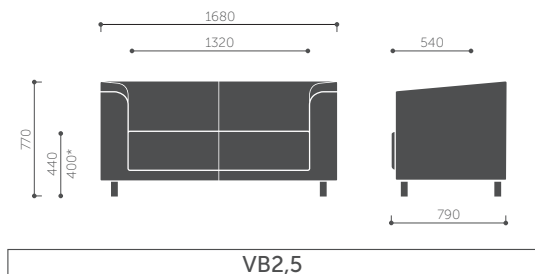

Vancouver Box