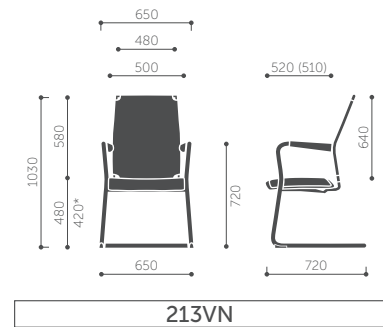

# Niko

11Z

31Z

41Z

\*Seat height measured according to PN EN 1335-1 and PN EN 16139 norms (with seat burden).

\*\* Total width including linking part.

# Playa

\*Seat height measured according to PN EN 1335-1 and PN EN 16139 norms (with seat burden).