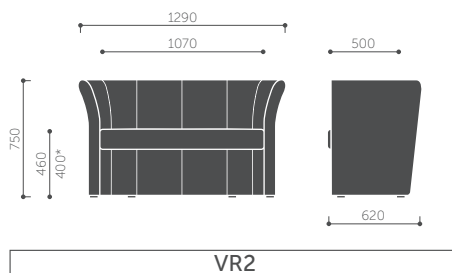

Vancouver Round

*Seat height measured according to PN EN 16139 norm (with seat burden).