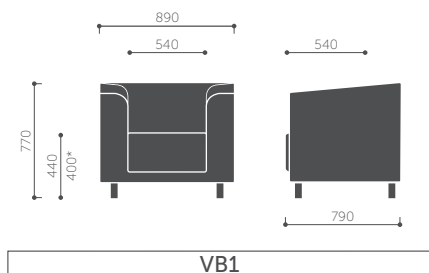

Vancouver Box