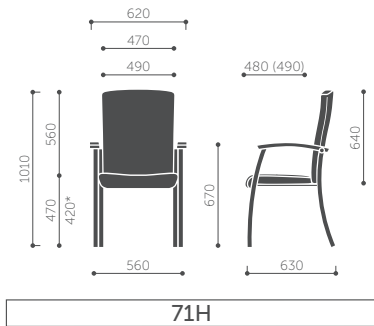

# Niko

11Z

31Z

41Z

\*Seat height measured according to PN EN 1335-1 and PN EN 16139 norms (with seat burden).

\*\* Total width including linking part.

# Playa

\*Seat height measured according to PN EN 1335-1 and PN EN 16139 norms (with seat burden).