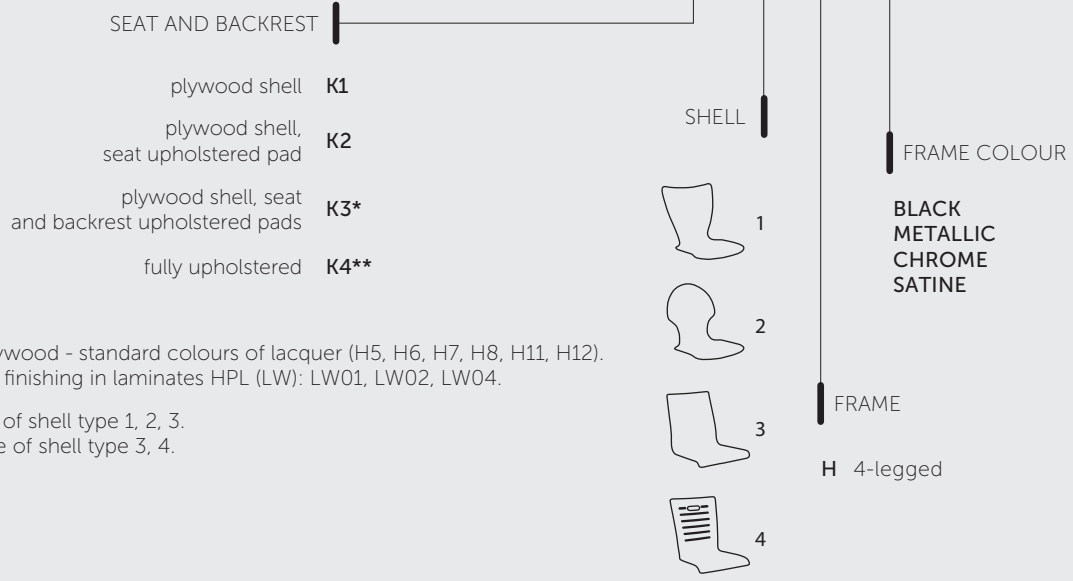

# Vancouver Round

\*Seat height measured according to PN EN 16139 norm (with seat burden).

# Coding

PLEASE USE CODES AT ORDER

Ligo

Ligo

Niko

Niko

\*Wooden armrest pad H - standard colours of lacquer (H5, H6, H7, H8, H11, H12).