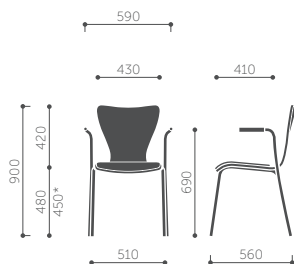

K21H / K22H / K23H / K24H (+2P)