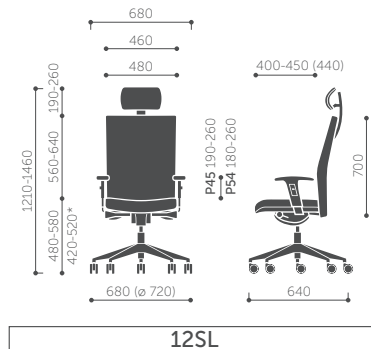

# Niko

11Z

31Z

41Z

\*Seat height measured according to PN EN 1335-1 and PN EN 16139 norms (with seat burden).

\*\* Total width including linking part.

# Playa

\*Seat height measured according to PN EN 1335-1 and PN EN 16139 norms (with seat burden).

# Vancouver Round

\*Seat height measured according to PN EN 16139 norm (with seat burden).