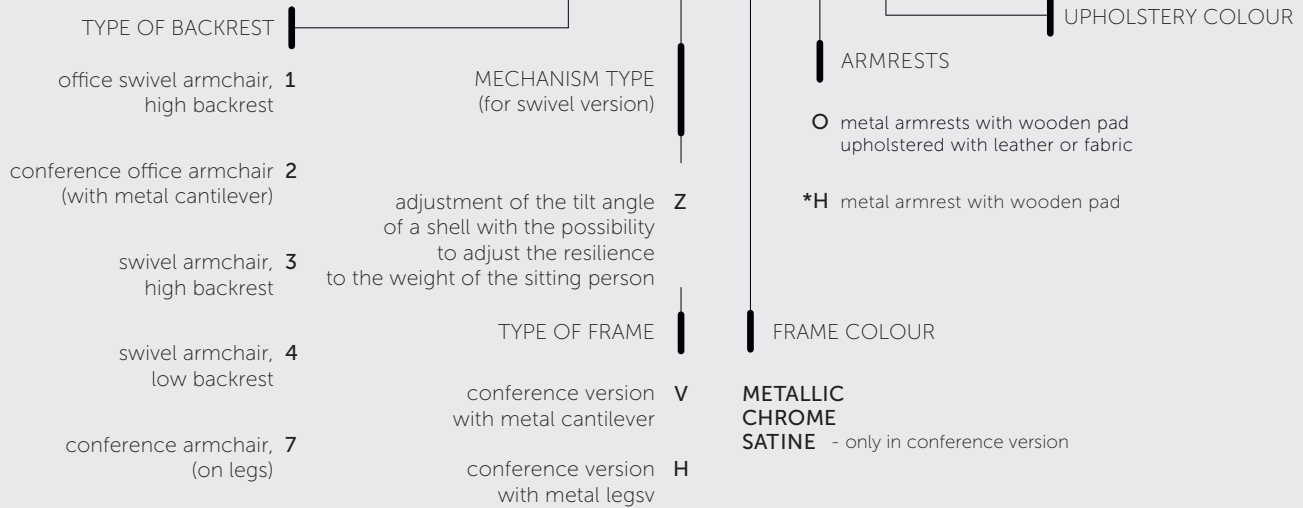

# Coding

PLEASE USE CODES AT ORDER

Ligo

Ligo

Niko

Niko

\*Wooden armrest pad H - standard colours of lacquer (H5, H6, H7, H8, H11, H12).