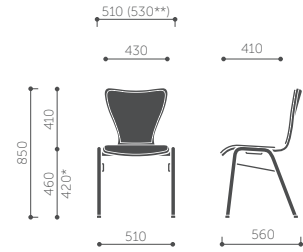

K31 / K32 / K33