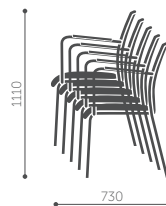

# Playa

\*Seat height measured according to PN EN 1335-1 and PN EN 16139 norms (with seat burden).

# Resso

K11H / K12H / K13H / K14H (+2P)

K21H / K22H / K23H / K24H (+2P)

K31H / K32H / K33H (+2P)

K43H / K44H (+2P)

stacking

# Sun

H / H 2P

V 2P

stacking H

stacking V

\*Seat height measured according to PN EN 1335-1 and PN EN 16139 norms (with seat burden).