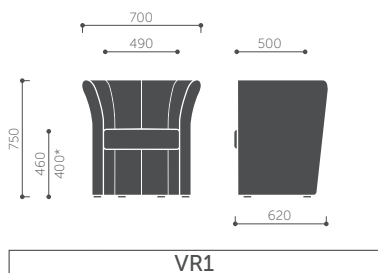

# Playa

\*Seat height measured according to PN EN 1335-1 and PN EN 16139 norms (with seat burden).

# Sun

H / H 2P

V 2P

stacking H

stacking V

\*Seat height measured according to PN EN 1335-1 and PN EN 16139 norms (with seat burden).

# Vancouver Round

\*Seat height measured according to PN EN 16139 norm (with seat burden).