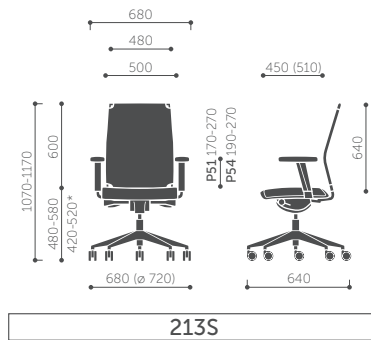

# Niko

11Z

31Z

41Z

\*Seat height measured according to PN EN 1335-1 and PN EN 16139 norms (with seat burden).

\*\* Total width including linking part.

# Playa

\*Seat height measured according to PN EN 1335-1 and PN EN 16139 norms (with seat burden).