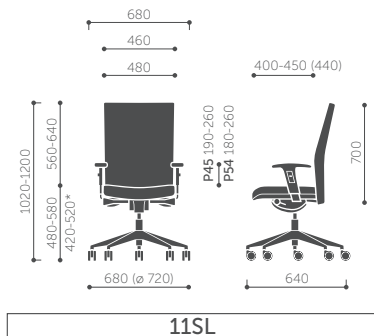

# Niko

11Z

31Z

41Z

\*Seat height measured according to PN EN 1335-1 and PN EN 16139 norms (with seat burden).

\*\* Total width including linking part.

# Playa

\*Seat height measured according to PN EN 1335-1 and PN EN 16139 norms (with seat burden).