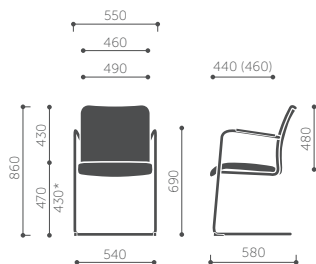

# Niko

11Z

31Z

41Z

\*Seat height measured according to PN EN 1335-1 and PN EN 16139 norms (with seat burden).

\*\* Total width including linking part.

# Playa

\*Seat height measured according to PN EN 1335-1 and PN EN 16139 norms (with seat burden).

# Resso

K11H / K12H / K13H / K14H (+2P)

K21H / K22H / K23H / K24H (+2P)

K31H / K32H / K33H (+2P)

K43H / K44H (+2P)

stacking

# Sun

H / H 2P

V 2P

stacking H

stacking V

\*Seat height measured according to PN EN 1335-1 and PN EN 16139 norms (with seat burden).