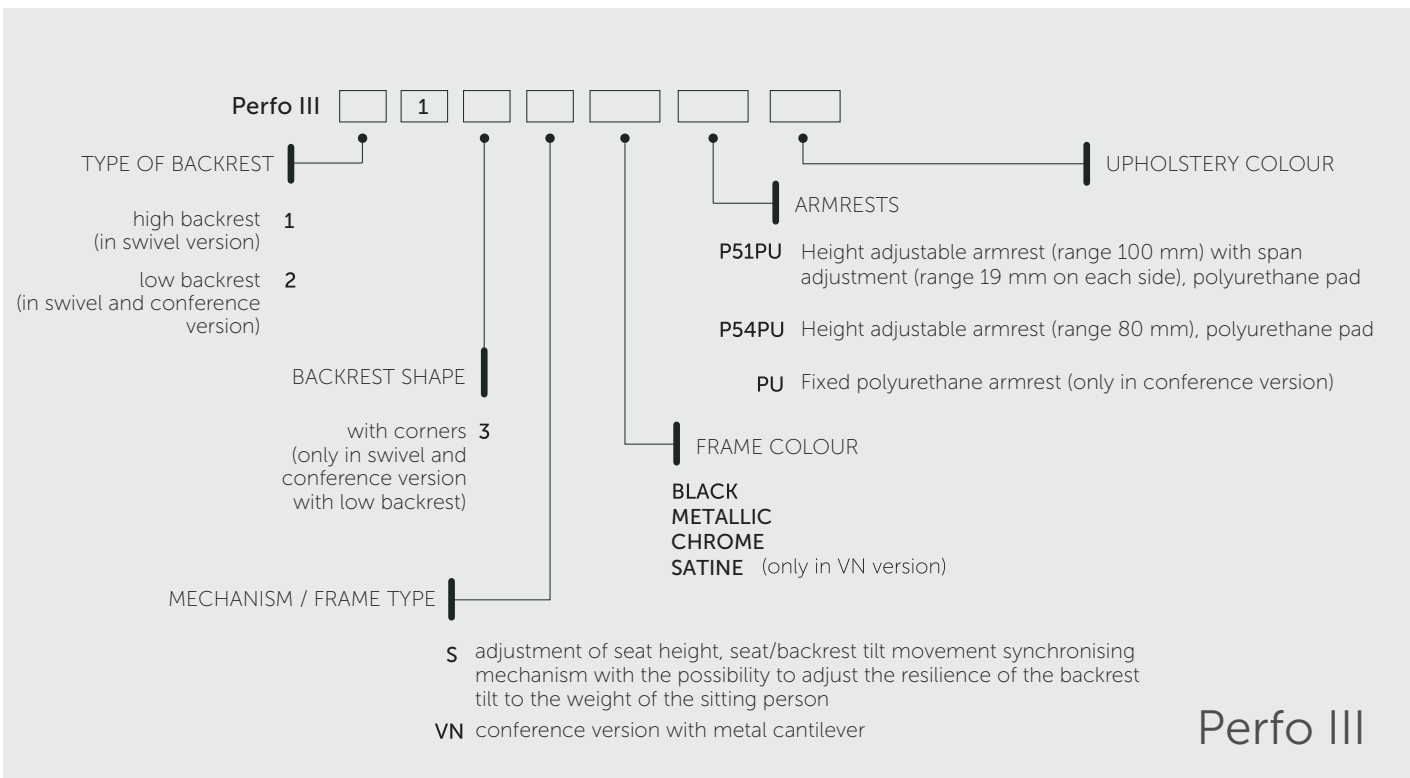

# Vancouver Round

\*Seat height measured according to PN EN 16139 norm (with seat burden).

# Coding

PLEASE USE CODES AT ORDER

Ligo

Ligo

Niko

Niko

\*Wooden armrest pad H - standard colours of lacquer (H5, H6, H7, H8, H11, H12).

## Vancouver Box