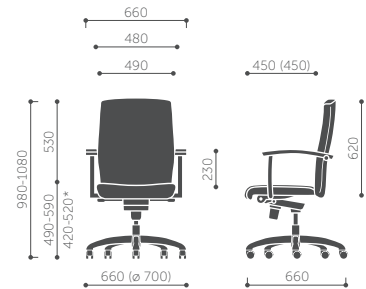

# Ligo

K11 / K12 / K13 / K14

K21 / K22 / K23 / K24

K31 / K32 / K33

K43 / K44

stacking

# Niko

11Z

31Z

41Z

\*Seat height measured according to PN EN 1335-1 and PN EN 16139 norms (with seat burden).

\*\* Total width including linking part.