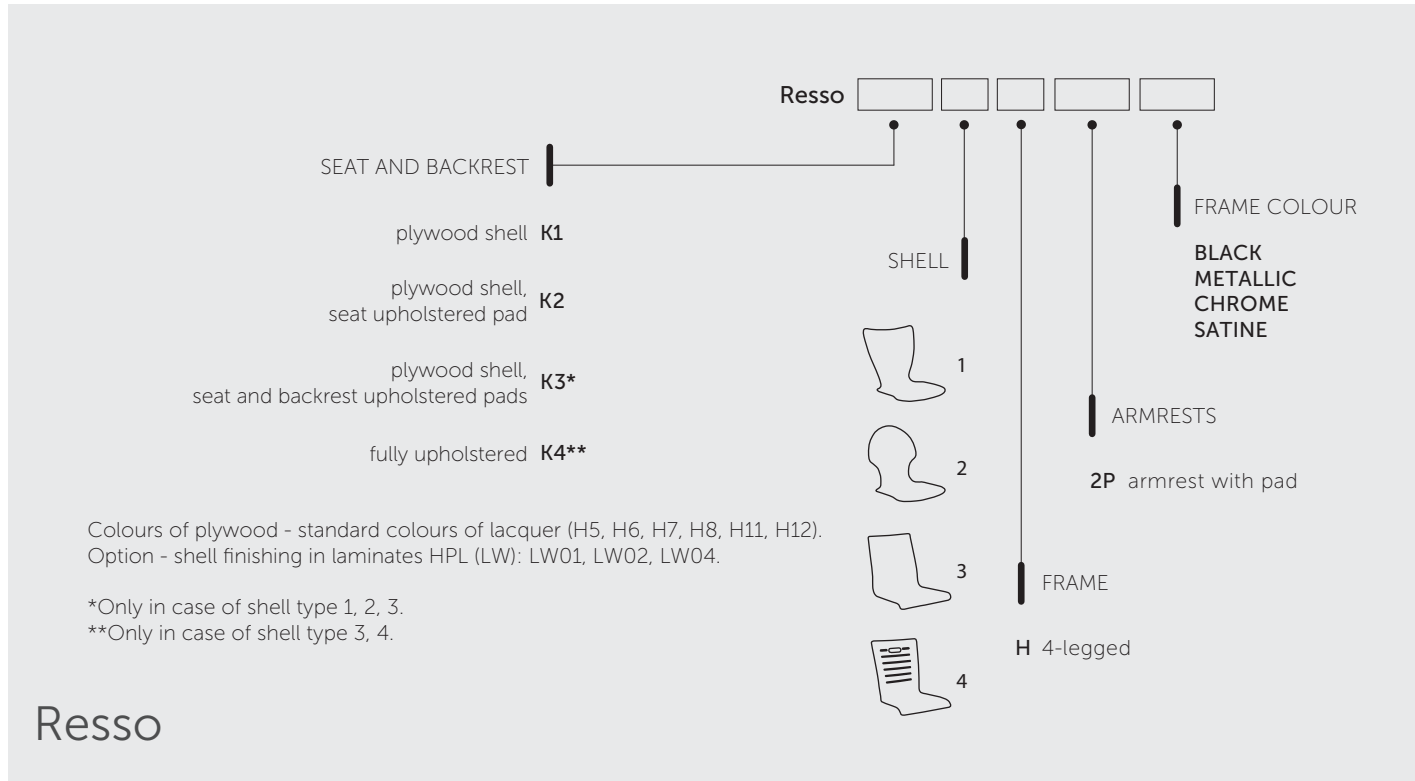

# Vancouver Round

\*Seat height measured according to PN EN 16139 norm (with seat burden).

# Coding

PLEASE USE CODES AT ORDER

Ligo

Ligo

Niko

Niko

\*Wooden armrest pad H - standard colours of lacquer (H5, H6, H7, H8, H11, H12).