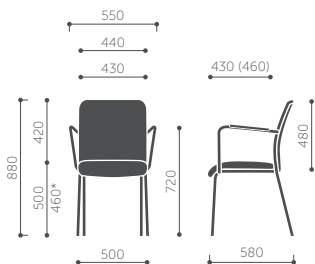

# Niko

11Z

31Z

41Z

\*Seat height measured according to PN EN 1335-1 and PN EN 16139 norms (with seat burden).

\*\* Total width including linking part.

# Playa

\*Seat height measured according to PN EN 1335-1 and PN EN 16139 norms (with seat burden).

# Resso

K11H / K12H / K13H / K14H (+2P)

K21H / K22H / K23H / K24H (+2P)

K31H / K32H / K33H (+2P)

K43H / K44H (+2P)

stacking

# Sun

H / H 2P

V 2P

stacking H

stacking V

\*Seat height measured according to PN EN 1335-1 and PN EN 16139 norms (with seat burden).