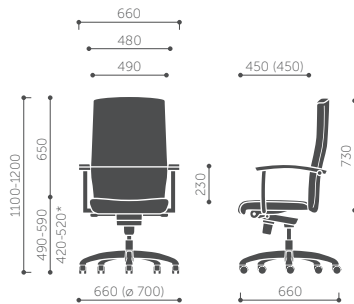

# Ligo

K11 / K12 / K13 / K14

K21 / K22 / K23 / K24

K31 / K32 / K33

K43 / K44

stacking

# Niko

11Z

31Z

41Z

\*Seat height measured according to PN EN 1335-1 and PN EN 16139 norms (with seat burden).

\*\* Total width including linking part.