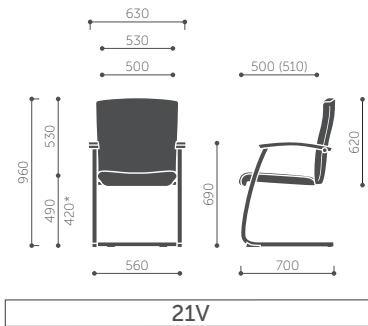

# Niko

11Z

31Z

41Z

\*Seat height measured according to PN EN 1335-1 and PN EN 16139 norms (with seat burden).

\*\* Total width including linking part.

# Playa

\*Seat height measured according to PN EN 1335-1 and PN EN 16139 norms (with seat burden).