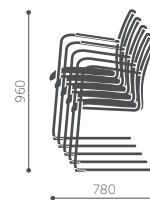

# Playa

\*Seat height measured according to PN EN 1335-1 and PN EN 16139 norms (with seat burden).

# Resso

K11H / K12H / K13H / K14H (+2P)

K21H / K22H / K23H / K24H (+2P)

K31H / K32H / K33H (+2P)

K43H / K44H (+2P)

stacking

# Sun

H / H 2P

V 2P

stacking H

stacking V

\*Seat height measured according to PN EN 1335-1 and PN EN 16139 norms (with seat burden).