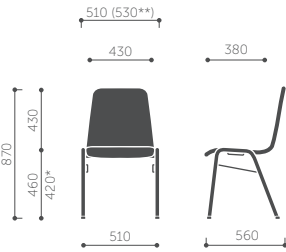

# Ligo

K11 / K12 / K13 / K14

K21 / K22 / K23 / K24

K31 / K32 / K33

K43 / K44

stacking

# Niko

11Z

31Z

41Z

\*Seat height measured according to PN EN 1335-1 and PN EN 16139 norms (with seat burden).

\*\* Total width including linking part.