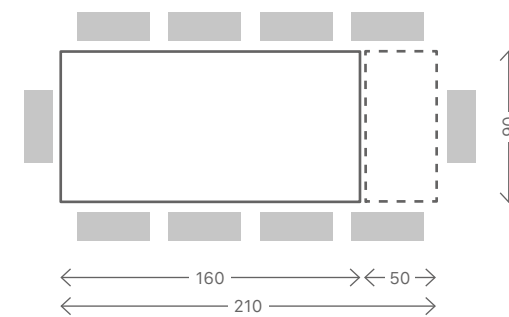

Cassetto prolunga

extension leaf compartment