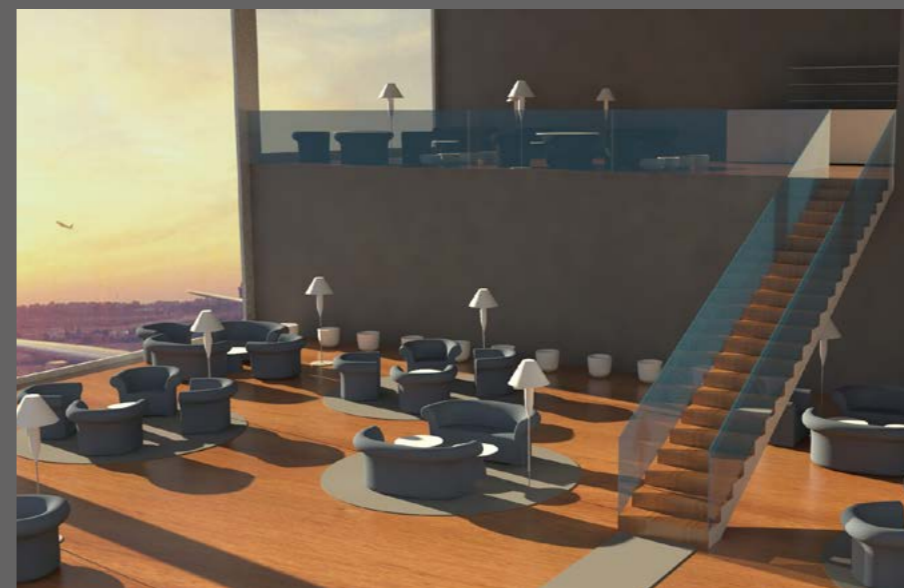

Project Pack —

Basic 15 x 18

- Sirchester collection sofa armchair — design Bazzicalupo + Mangiarotti
- Bonheur floor lamp — design Michele De Lucchi
- LouLou 40 table — design Raffaella Mangiarotti
- Cup pot — design Naoto Fukasawa