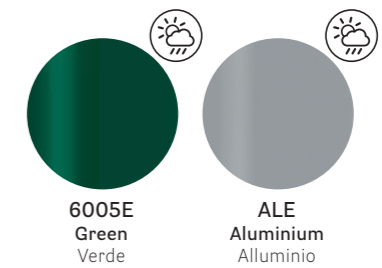

smooth glossy finishes / finitura liscia lucida