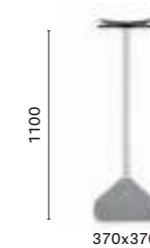

855 H1100

Poseur table base, concrete base
and powder coated steel column

COLUMN Ø 50
TOP MAX 700x700; Ø 800

FINISHES / FINITURE

powder coated column
colonna verniciata

→ see page 220
vedi pagina 220

tops
ripiani

→ see from page 224
vedi da pagina 224

concrete base / base in cemento