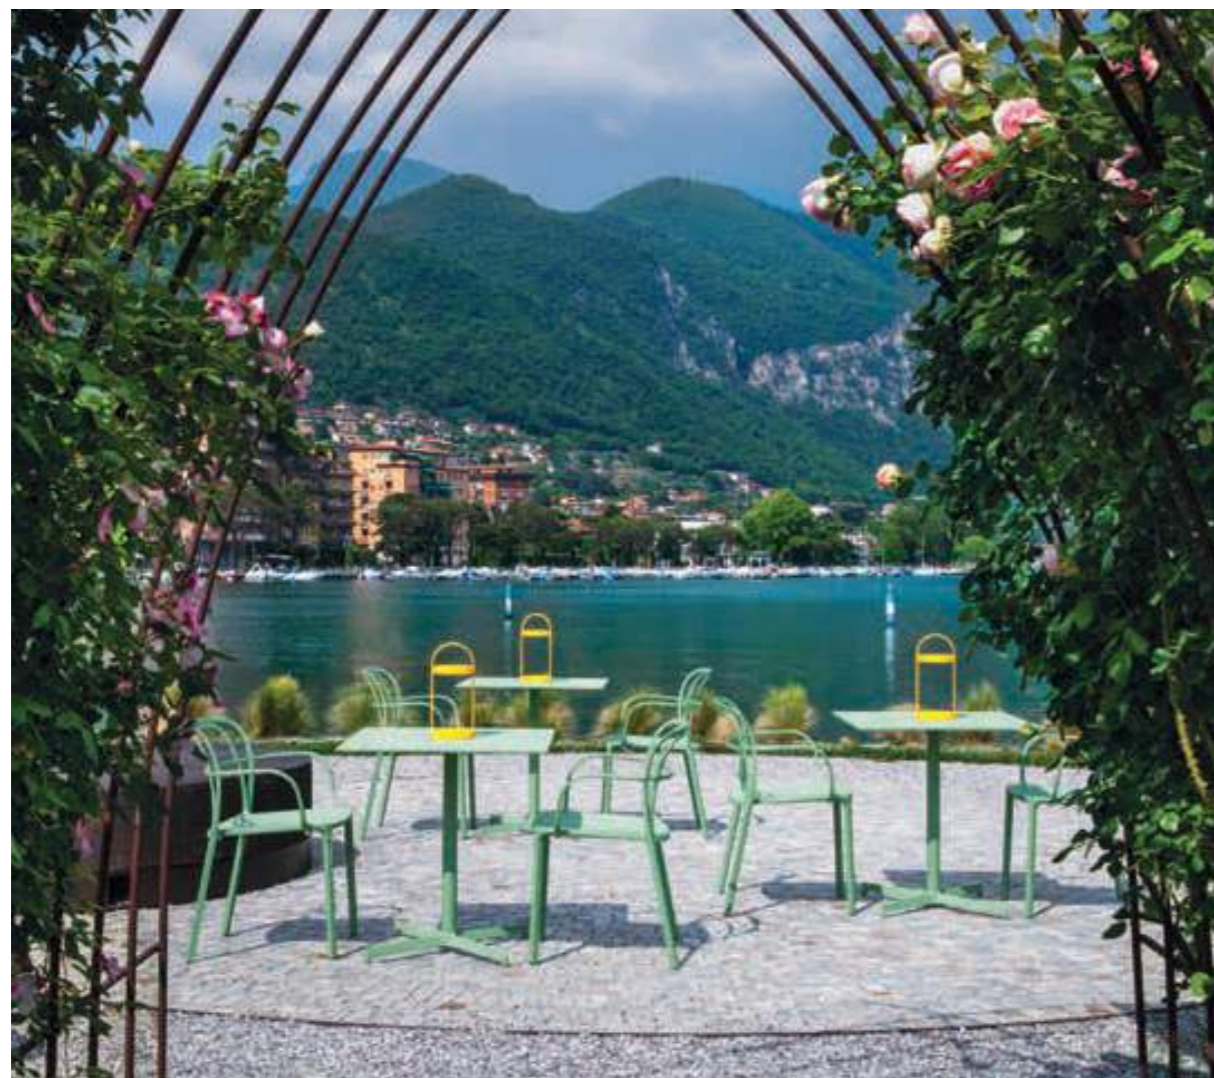

Temporary Installation

Paratico, Italy

Project: Outdoor

Products: Laja table,
Intrigo armchair,
Giravolta lighting

SIZES / DIMENSIONI

5420

Dining table base,
die-cast aluminium base

COLUMN Ø 50
TOP MAX 700x700; Ø 800

5420 H400

Coffee table base,
die-cast aluminium base

COLUMN Ø 50
TOP MAX 700x700; Ø 800

5424

Poseur table base,
die-cast aluminium base

COLUMN Ø 50
TOP MAX 700x700; Ø 700

5430

Dining table base,
die-cast aluminium base

COLUMN Ø 50
TOP MAX 900x900; Ø 1000

5430 H400

Coffee table base,
die-cast aluminium base

COLUMN Ø 50
TOP MAX 900x900; Ø 1000

5434

Poseur table base,
die-cast aluminium base

COLUMN Ø 50
TOP MAX 700x700; Ø 800

FINISHES / FINITURE

aluminium table base / basamento in alluminio

LU
Polished
Lucidato

OA
Antique brass
Ottone anticato

TN
Titanium
Titanio

any standard colour in powder coated finish table base
basamento verniciato in tutti i colori standard

→ see page 220
vedi pagina 220

tops
ripiani

→ see from page 224
vedi da pagina 224