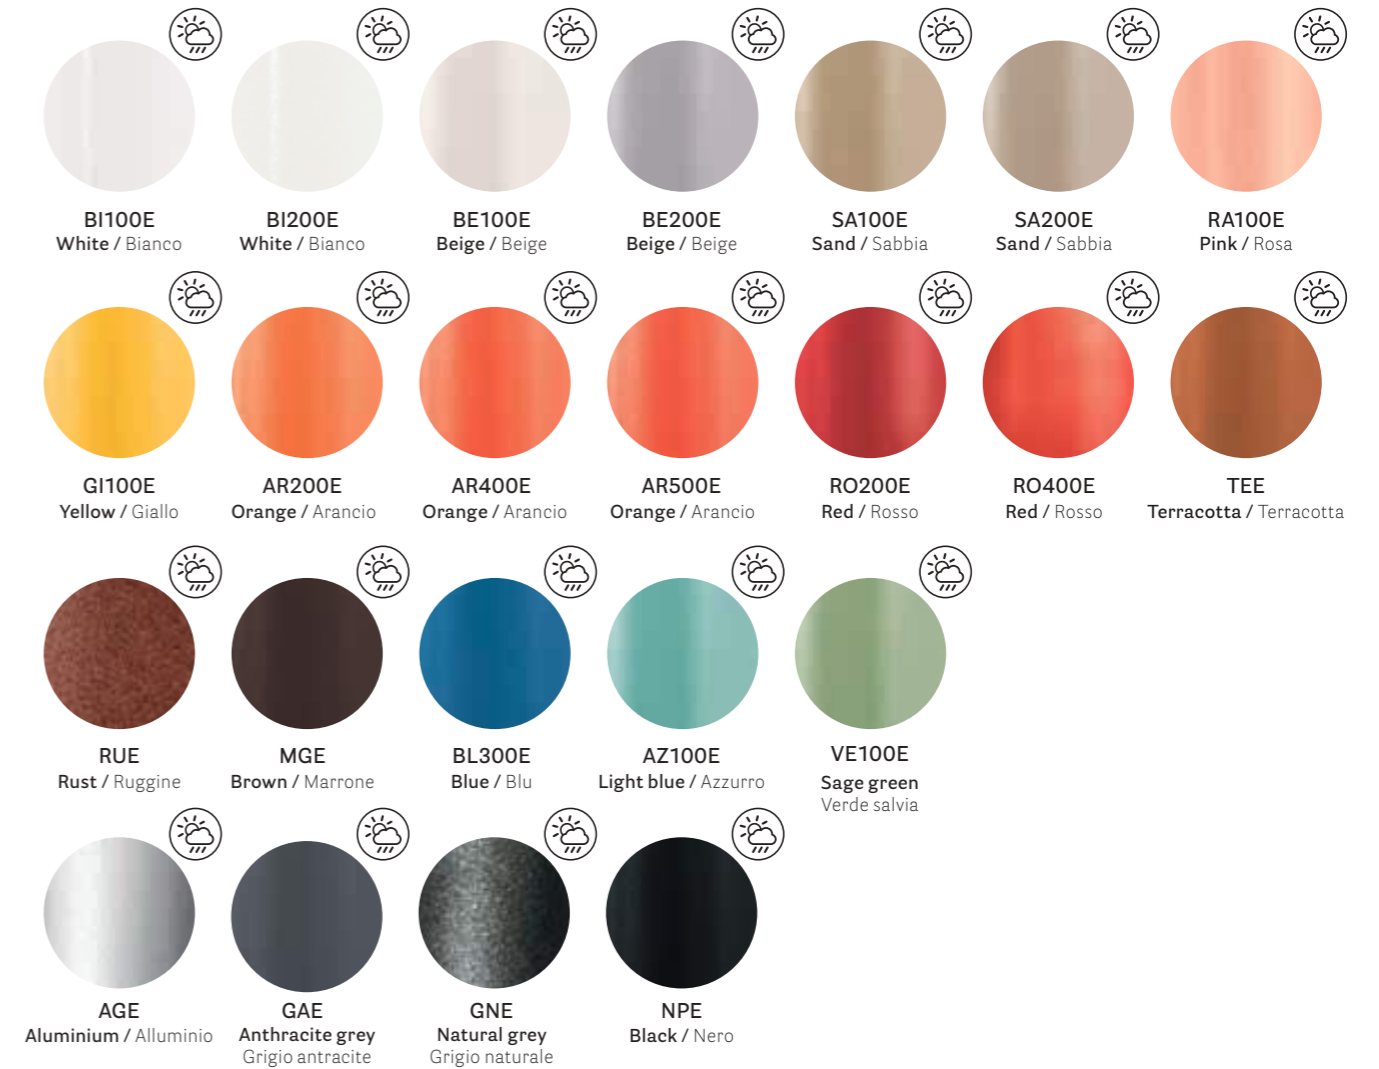

hammered matt finishes / finitura bucciata opaca

smooth matt finishes / finitura liscia opaca

OUTDOOR FINISHES / FINITURE PER ESTERNO

POWDER COATED CAST-IRON, STEEL AND ALUMINIUM / GHISA, ACCIAIO E ALLUMINIO VERNICIATO

textured matt finishes / finitura gofrata opaca