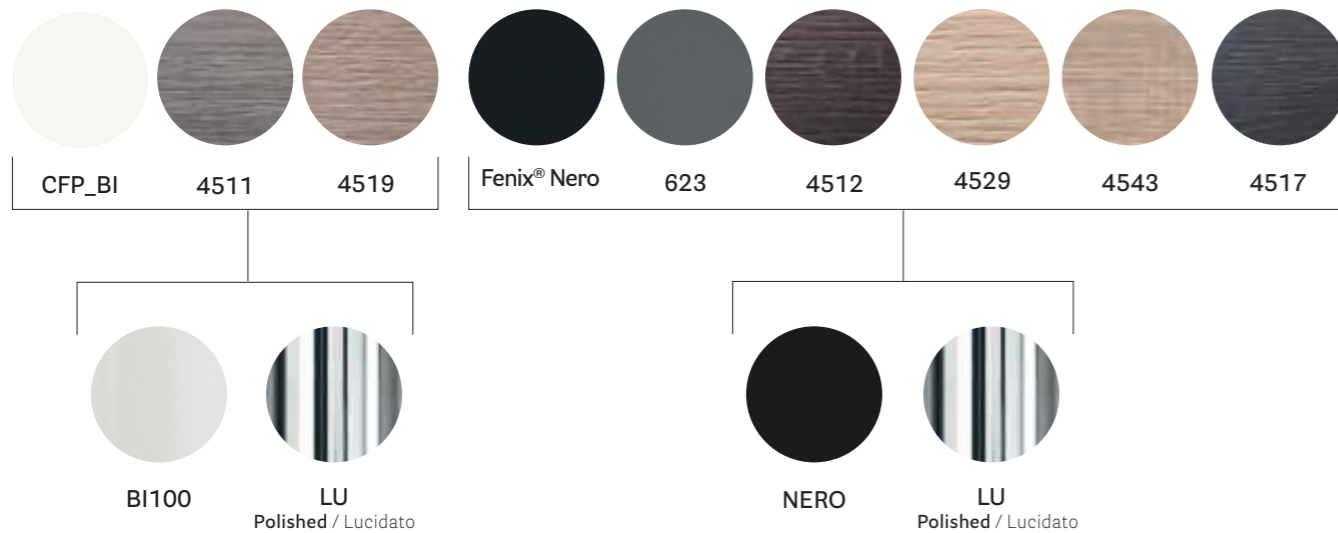

## Pedrali Poetry of Elements

Orgatec 2019  
Colonia, Germany

Project: Exhibition stand  
Architect: CalviBrambilla  
Product: Ypsilon Tilting table

SIZES / DIMENSIONI

TYT

Aluminium tilting office table

FINISHES / FINITURE

solid laminate top with powder-coated or polished legs / ripiano in stratificato con gambe in acciaio verniciato o lucidato

FINISHES / FINITURE

laminated top with powder-coated or polished legs / ripiano in laminato con gambe in acciaio verniciato o lucidato

any standard colour in powder coated finish table base  
basamento verniciato in tutti i colori standard

→ see page 220  
vedi pagina 220

AWARDS / PREMI