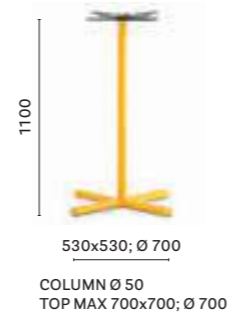

4756
Poseur table base,
cast-iron base