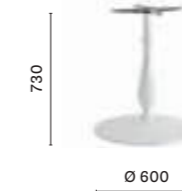

COLUMN Ø 120
TOP MAX 1000x1000; Ø 1500

4220

Cast-iron dining
table base