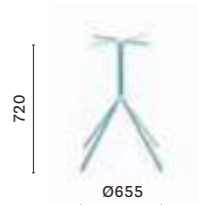

**5453T**

Steel dining table base with folding mechanism, three legs

COLUMN 3x Ø 20  
TOP MAX Ø 700

**5453 H480**

Steel coffee table base, three legs

COLUMN 3x Ø 20  
TOP MAX Ø 700

**5454**

Steel dining table base, four legs