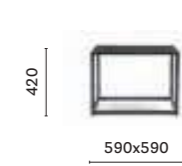

CODE\_40X40X30

Coffee table, steel frame,  
solid laminate or marble\* top

CODE\_50X50X36

Coffee table, steel frame,  
solid laminate or marble\* top

CODE\_59X59X42

Coffee table, steel frame,  
solid laminate or marble\* top