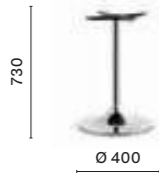

## The Marker Hotel

Dublin, Ireland

**Project:** Hotel

**Architect:** Mc Cauley Daye O' Connel

**Products:** Laja side chair  
and armchair, Dream table

SIZES / DIMENSIONI

**4803**  
Dining table base,  
cast-iron base