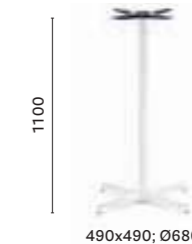

5424

Poseur table base,
die-cast aluminium base

COLUMN Ø 50
TOP MAX 700x700; Ø 700