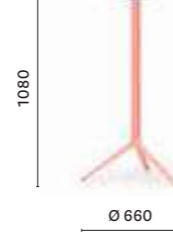

COLUMN Ø 55
TOP MAX 600x600; Ø 600