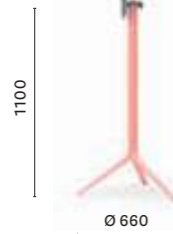

COLUMN Ø 55
TOP MAX 600x600; Ø 600

5474T
Aluminium poseur table base with
folding mechanism, three legs