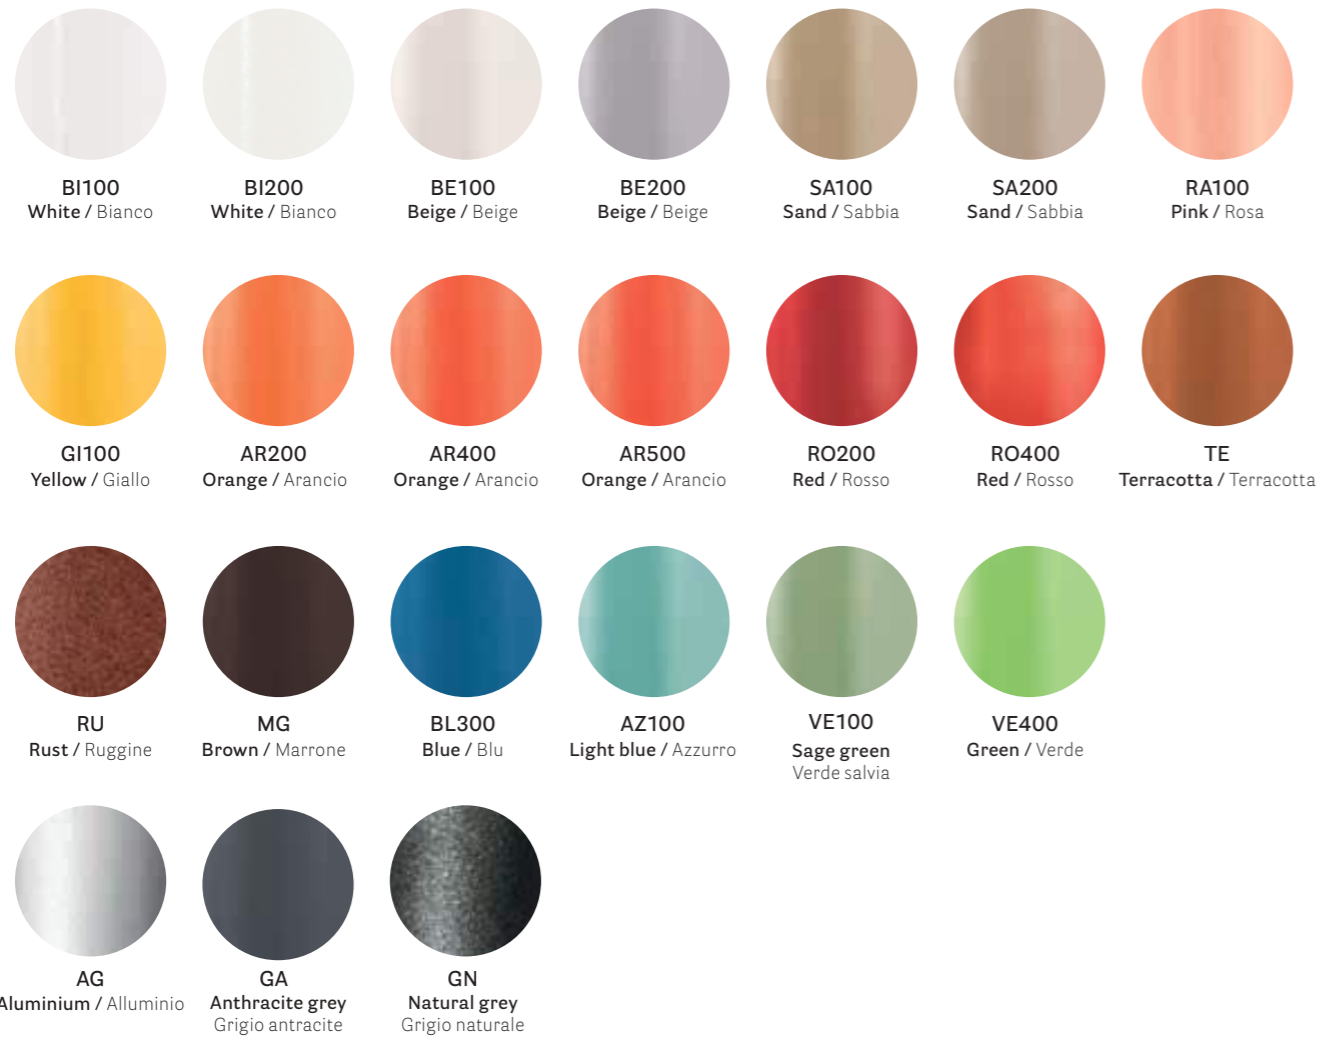

# Table bases finishes

Finiture  
basamenti

INDOOR FINISHES / FINITURE PER INTERNO

POWDER COATED CAST-IRON, STEEL AND ALUMINIUM / GHISA, ACCIAIO E ALLUMINIO VERNICIATO

textured matt finishes / finitura gofrata opaca