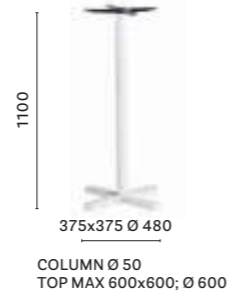

# Glance Hotel

Firenze, Italy

**Project:** Hotel

**Products:** Bold table,  
Babila armchair

**4750**  
Dining table base,  
cast-iron base

**4753**  
Coffee table base,  
cast-iron base

**4754**  
Poseur table base,  
cast-iron base