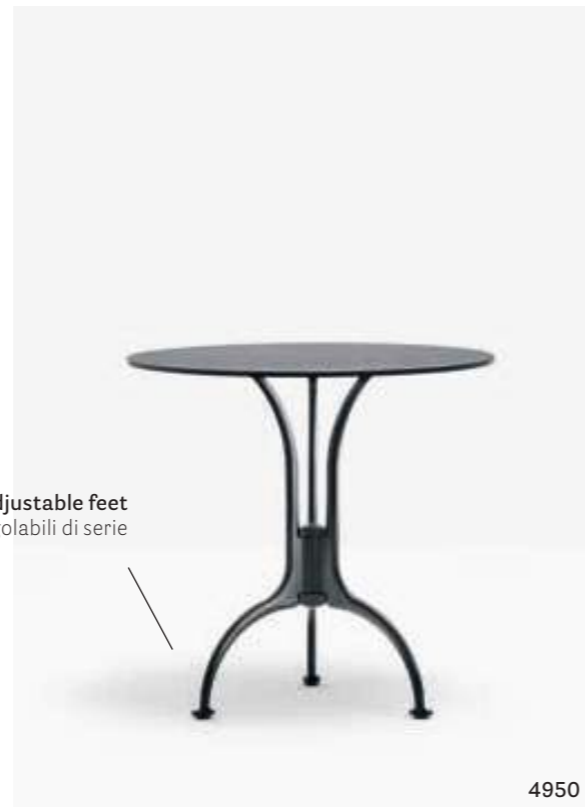

Table Tavolo

SIZES / DIMENSIONI

4950

Cast-iron dining table base

TOP MAX Ø 800

4960

Cast-iron dining table base

TOP MAX 900x900; Ø 1100

4990

Cast-iron dining table base

TOP MAX 1200x1200; Ø 1500

FINISHES / FINITURE

any standard colour in powder coated finish table base
basamento verniciato in tutti i colori standard

→ see page 220
vedi pagina 220

tops
ripiani

→ see from page 224
vedi da pagina 224