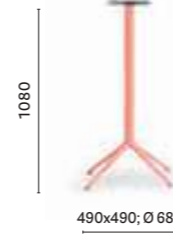

5476
Aluminium poseur table
base, four legs

COLUMN Ø 60
TOP MAX 700x700; Ø 800

aluminium table base / basamento in alluminio