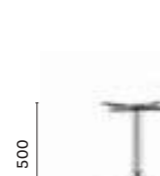

4843 H500
Coffee table base,
cast-iron base

COLUMN Ø 60
TOP MAX 900x900; Ø 1300