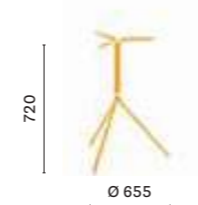

Bergamo, Italy

**Project:** Temporary installation

**Products:** Nolita table, Tribeca armchair and barstool, Arki -Table, Vic armchair

SIZES / DIMENSIONI

**5453**

Steel dining table base, three legs

COLUMN 3x Ø 20  
TOP MAX Ø 700