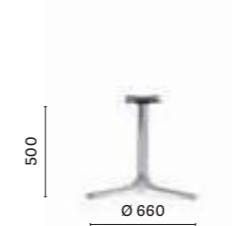

### SIZES / DIMENSIONI

**5460**

Dining table base,  
die-cast aluminium base

COLUMN Ø 60  
TOP MAX 600x600; Ø 700

**5463**

Coffee table base,  
die-cast aluminium base

COLUMN Ø 60  
TOP MAX 600x600; Ø 700

**5464**

Poseur table base,  
die-cast aluminium base

COLUMN Ø 60  
TOP MAX 600x600; Ø 600

**5465**

Dining table base,  
die-cast aluminium base

COLUMN Ø 60  
TOP MAX 800x800; Ø 800

**5465 H500**

Coffee table base,  
die-cast aluminium base