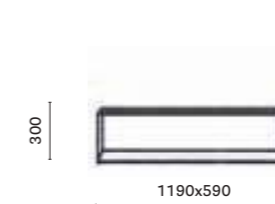

CODE_119X59X30

Coffee table, steel frame,
solid laminate or marble* top