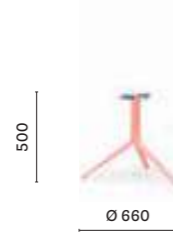

COLUMN Ø 55
TOP MAX 600x600; Ø 700