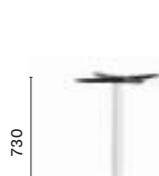

4830/4831
Dining table base,
cast-iron base

COLUMN Ø 60
TOP MAX 650x650; Ø 900