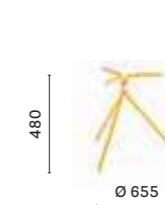

**5453T**

Steel dining table base with folding mechanism, three legs

COLUMN 3x Ø 20  
TOP MAX Ø 700

**5453 H480**

Steel coffee table base, three legs

COLUMN 3x Ø 20  
TOP MAX Ø 700

**5454**

Steel dining table base, four legs