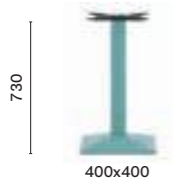

COLUMN 80x80
TOP MAX 900x900

4623
Coffee table base,
cast-iron base