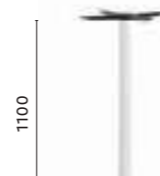

4834
Poseur table base,
cast-iron base

COLUMN Ø 60
TOP MAX Ø 700