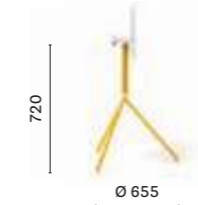

5453T

Steel dining table base with folding mechanism, three legs

COLUMN 3x Ø 20
TOP MAX Ø 700