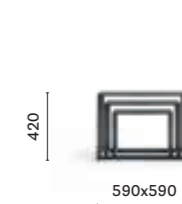

CODE\_40X40X60

Bedside table, steel frame,  
solid laminate or marble\* top

CODE\_119X59X30

Coffee table, steel frame,  
solid laminate or marble\* top

SET\_CODE

Coffee tables set, steel frame,  
solid laminate top