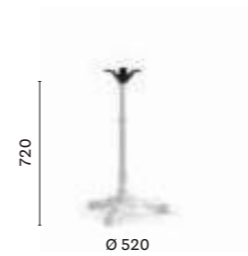

4100
Cast-iron dining table base

TOP MAX Ø 600