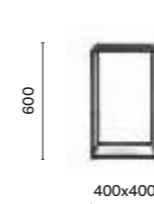

CODE_40X40X60

Bedside table, steel frame,
solid laminate or marble* top