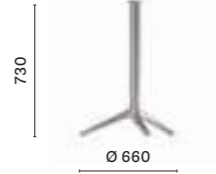

# Table

Tavolo

4797

Four-legs base  
available in two sizes:  
Base 4 razze, disponibile  
in due dimensioni:  
Ø 965, Ø 800 mm

Steel top,  
flat edge  
Ripiano in lamiera,  
bordo piatto  
12 mm

Powder coated version  
Versione verniciata

**4790**  
Aluminium dining table base

COLUMN Ø 60  
TOP MAX 600x600; Ø 700

**4790V**  
Aluminium dining table base for glass top

COLUMN Ø 60  
TOP MAX 600x600; Ø 700

**4793**  
Aluminium coffee table base

COLUMN Ø 60  
TOP MAX 600x600; Ø 700

**4793V**  
Aluminium coffee table base for glass top

COLUMN Ø 60  
TOP MAX 600x600; Ø 700

**4794**  
Poseur aluminium table base

COLUMN Ø 60  
TOP MAX 600x600; Ø 600

**4790T**  
Aluminium table base with folding mechanism