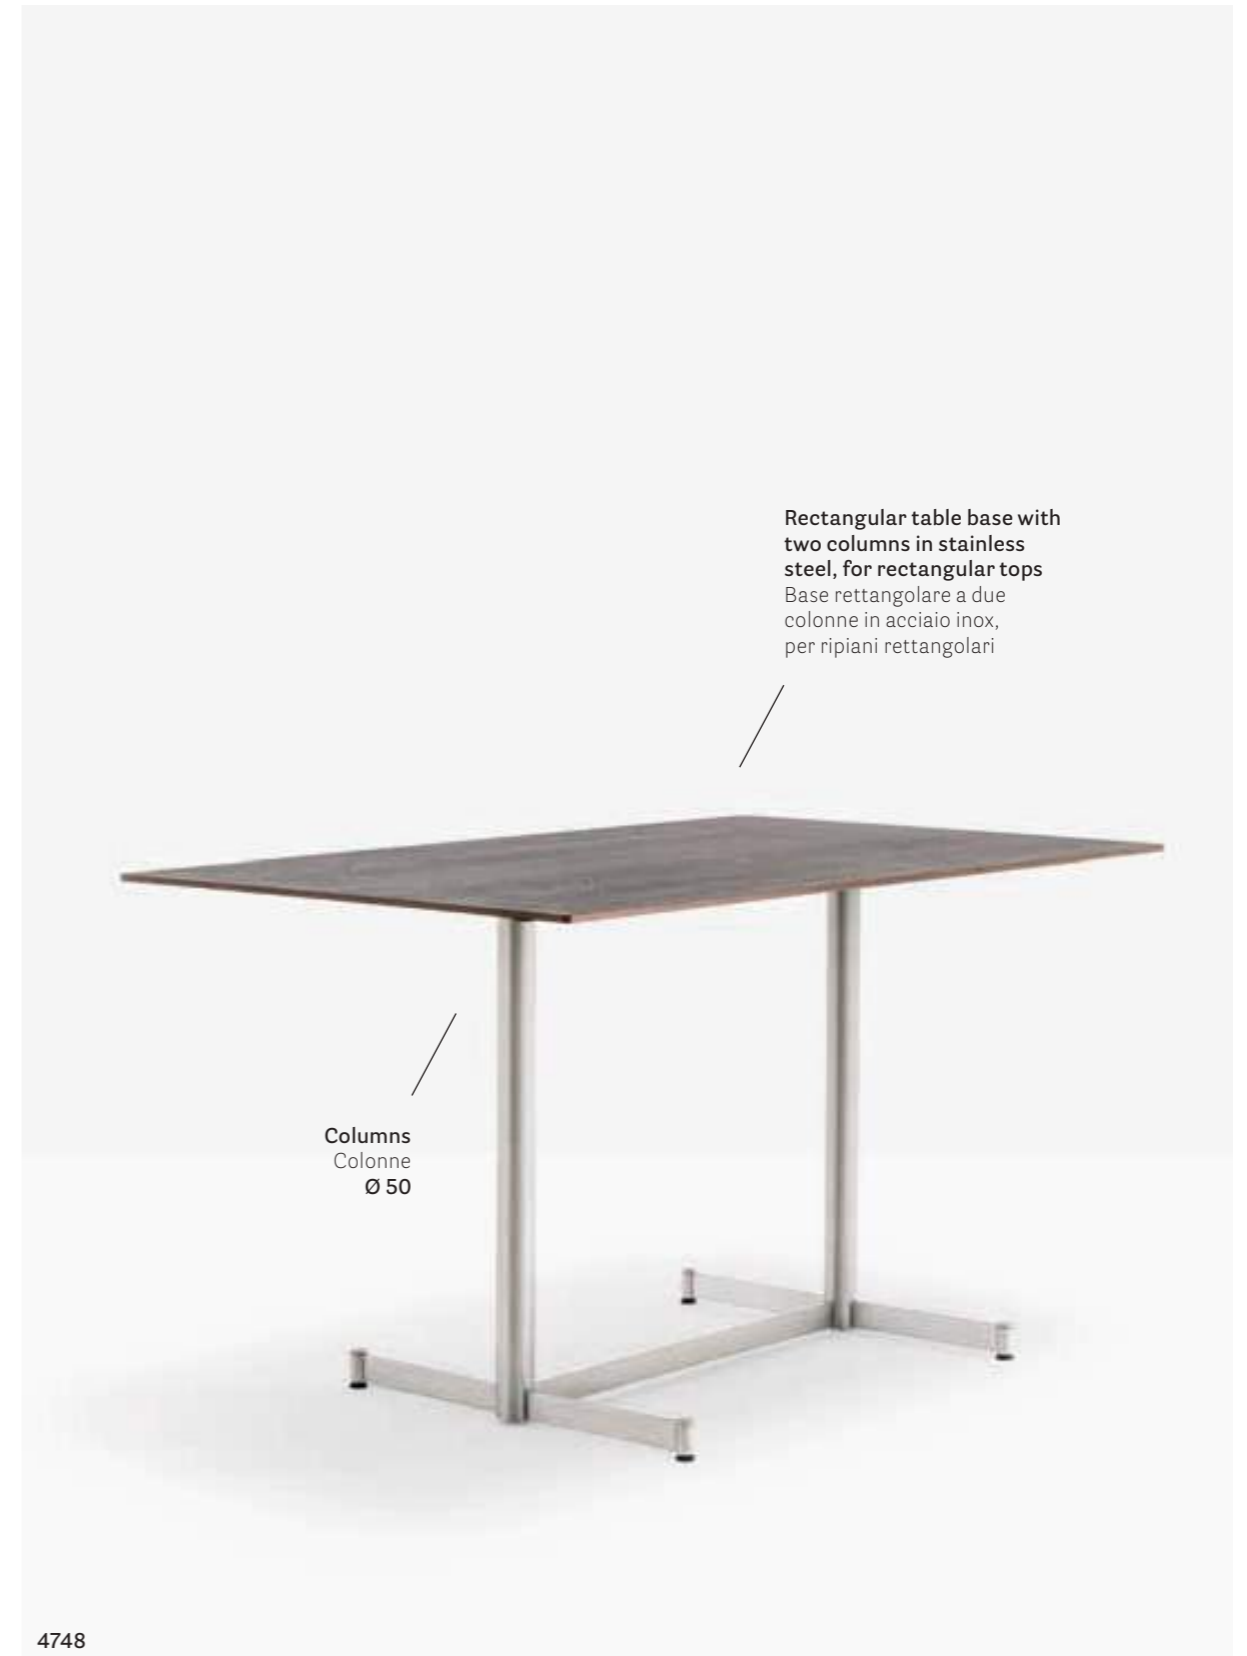

Table
Tavolo