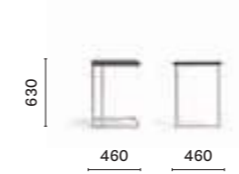

SIZES / DIMENSIONI

TST_45X45

Coffee table, steel frame,
laminated top