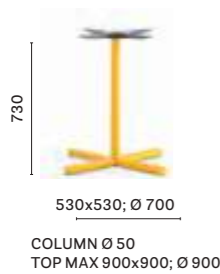

4752
Dining table base,
cast-iron base