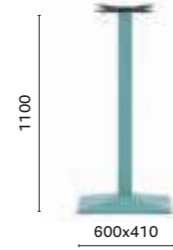

4644
Poseur table base,
cast-iron base

COLUMN 80x80
TOP MAX 1200x700

FINISHES / FINITURE

stainless steel column
colonna in acciaio inox

steel column
colonna in acciaio

oak column
colonna in rovere