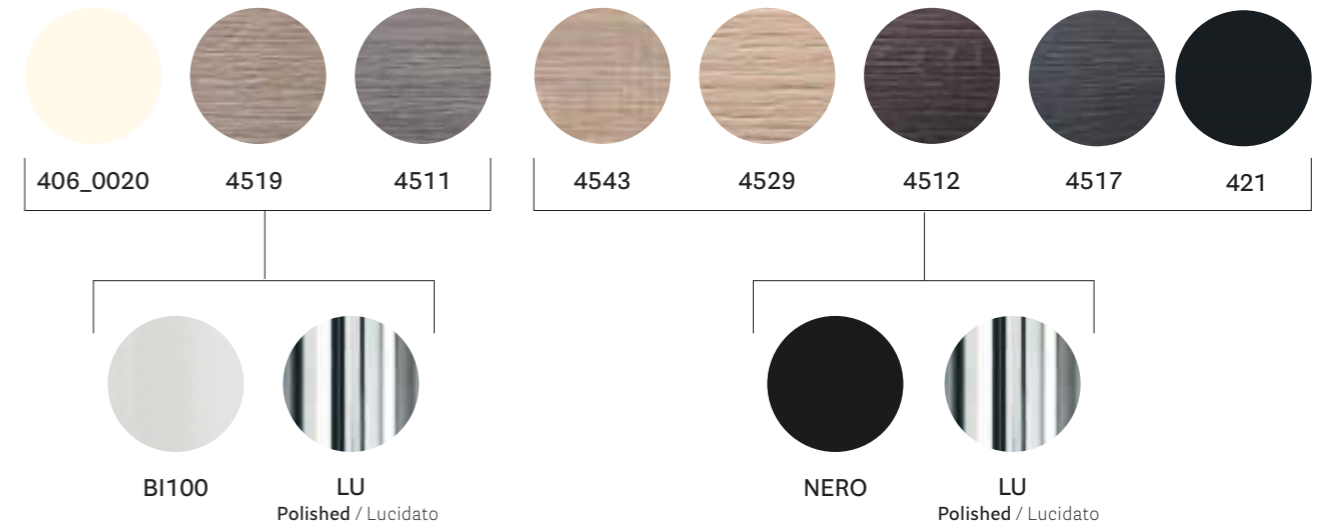

## Pedrali Poetry of Elements

Orgatec 2019  
Colonia, Germany

Project: Exhibition stand  
Architect: CalviBrambilla  
Product: Ypsilon Tilting table

SIZES / DIMENSIONI

TYT

Aluminium tilting office table

FINISHES / FINITURE

solid laminate top with powder-coated or polished legs / ripiano in stratificato con gambe in acciaio verniciato o lucidato

FINISHES / FINITURE

laminated top with powder-coated or polished legs / ripiano in laminato con gambe in acciaio verniciato o lucidato

any standard colour in powder coated finish table base  
basamento verniciato in tutti i colori standard

→ see page 220  
vedi pagina 220

AWARDS / PREMI