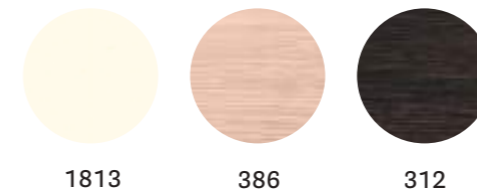

methacrylate top / ripiano in metacrilato

steel frame / telaio in acciaio

powder coated steel frame / telaio in acciaio verniciato