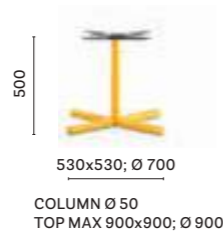

4752 H500
Coffee table base,
cast-iron base