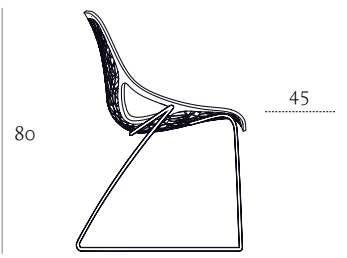

# ( CAPRICE ) :

CAPRICE TUBE

54

80

57

45

CAPRICE WIRE

56

*Chair with shell in shiny, high-thickness polyamide and frame in chromed or painted steel. There are four basic versions: stackable 4-legs tubular steel or stainless steel for outdoor use. Sled base with or without arms in round curved steel, swivel desk or column version. The stool, adjustable in height with a gas piston.*