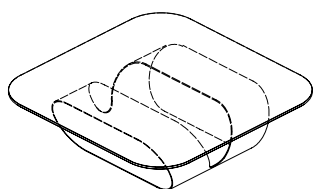

Ring

design Gianluigi Landoni

SOVET

ITALIA

Tavolino con base in metallo laccato, varie finiture. Top in vetro trasparente extrachiaro o stratificato 8+8 in fumé o bronzo.

Lacquered metal coffee table, various finishes. Top in extraclear or laminated 8+8 mm glass, smoked or bronzed.

FORME E DIMENSIONI / SHAPES AND DIMENSIONS

115x115x35h
115x115x35h

80x78x33h

FINITURE STRUTTURA / STRUCTURE FINISHES

FINITURE TOP / TOP FINISHES

Metallo laccato/Lacquered metal

GB GN GT GC

VETRO EXTRACHIARO
EXTRALIGHT GLASS