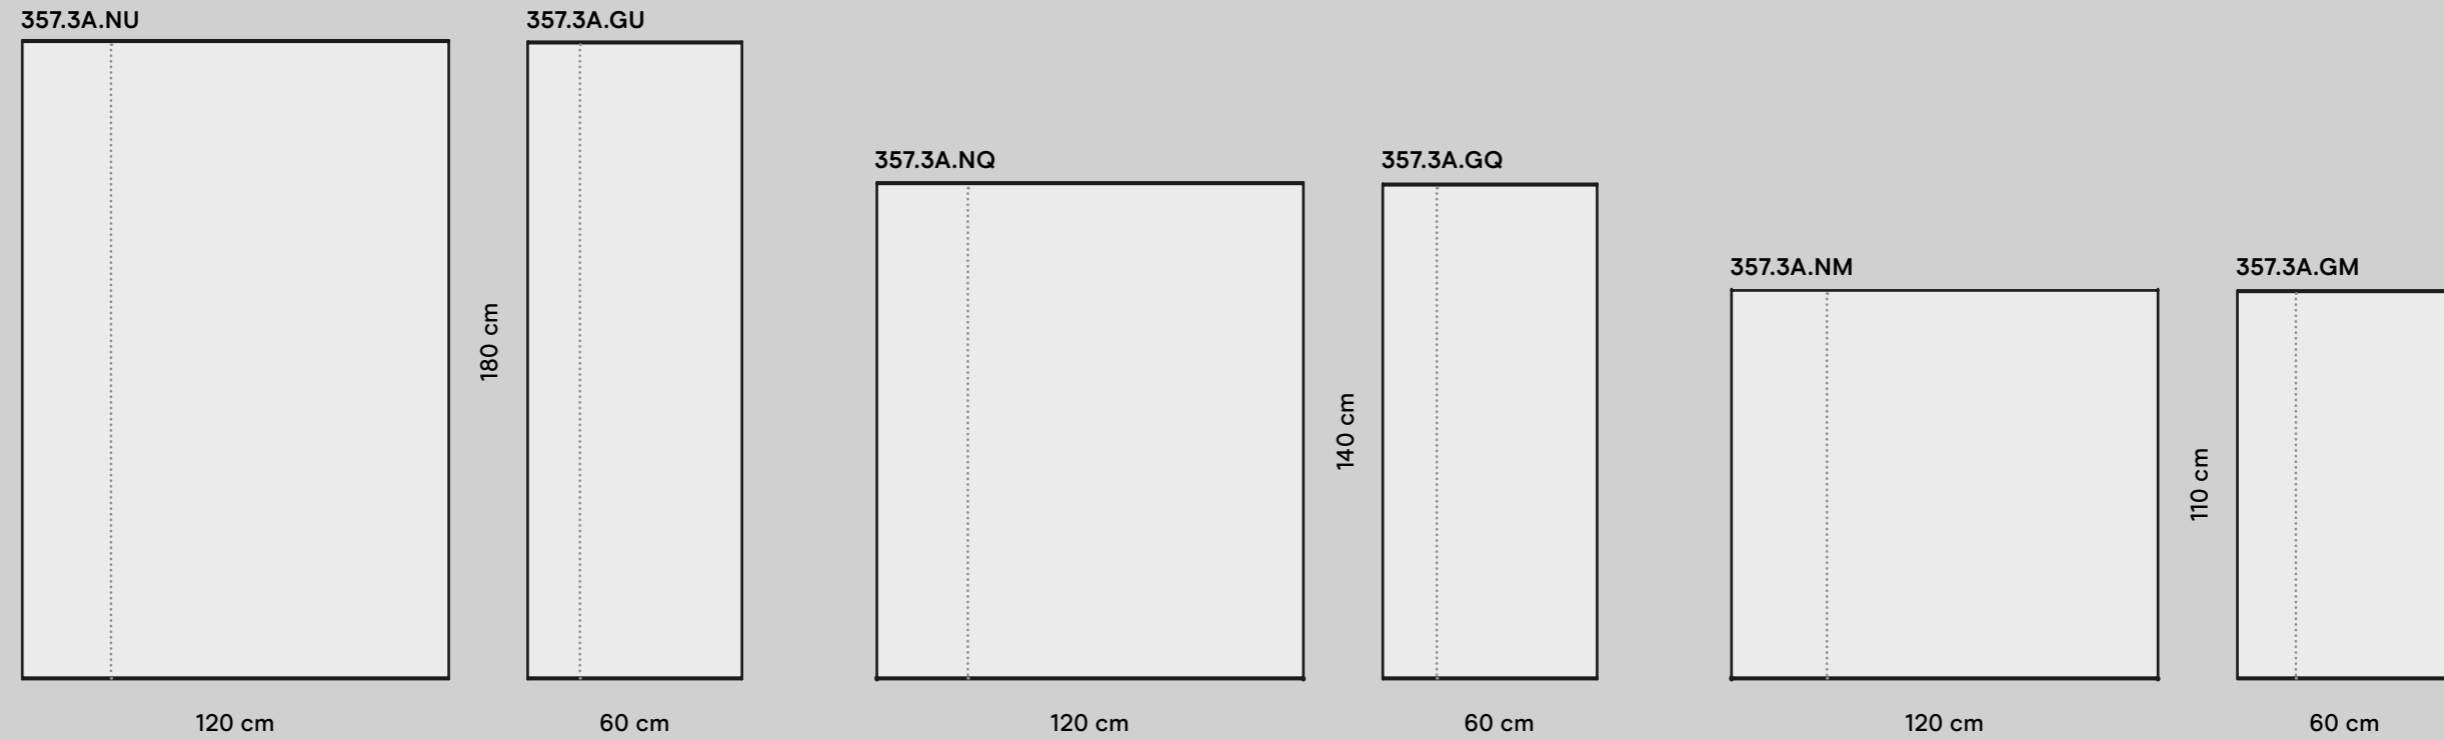

UPHOLSTERED

TAPÍS

TAPÍS

SYMMETRIC
OPTION

ASYMMETRIC
OPTION

The panels are identified from left to right facing the front or "A side". They start with a round base on the first pillar and end with a narrow oblong base on the last.