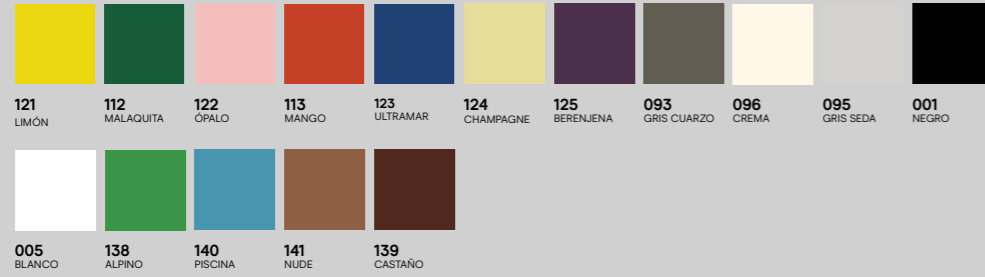

FINISHES

LACQUERS