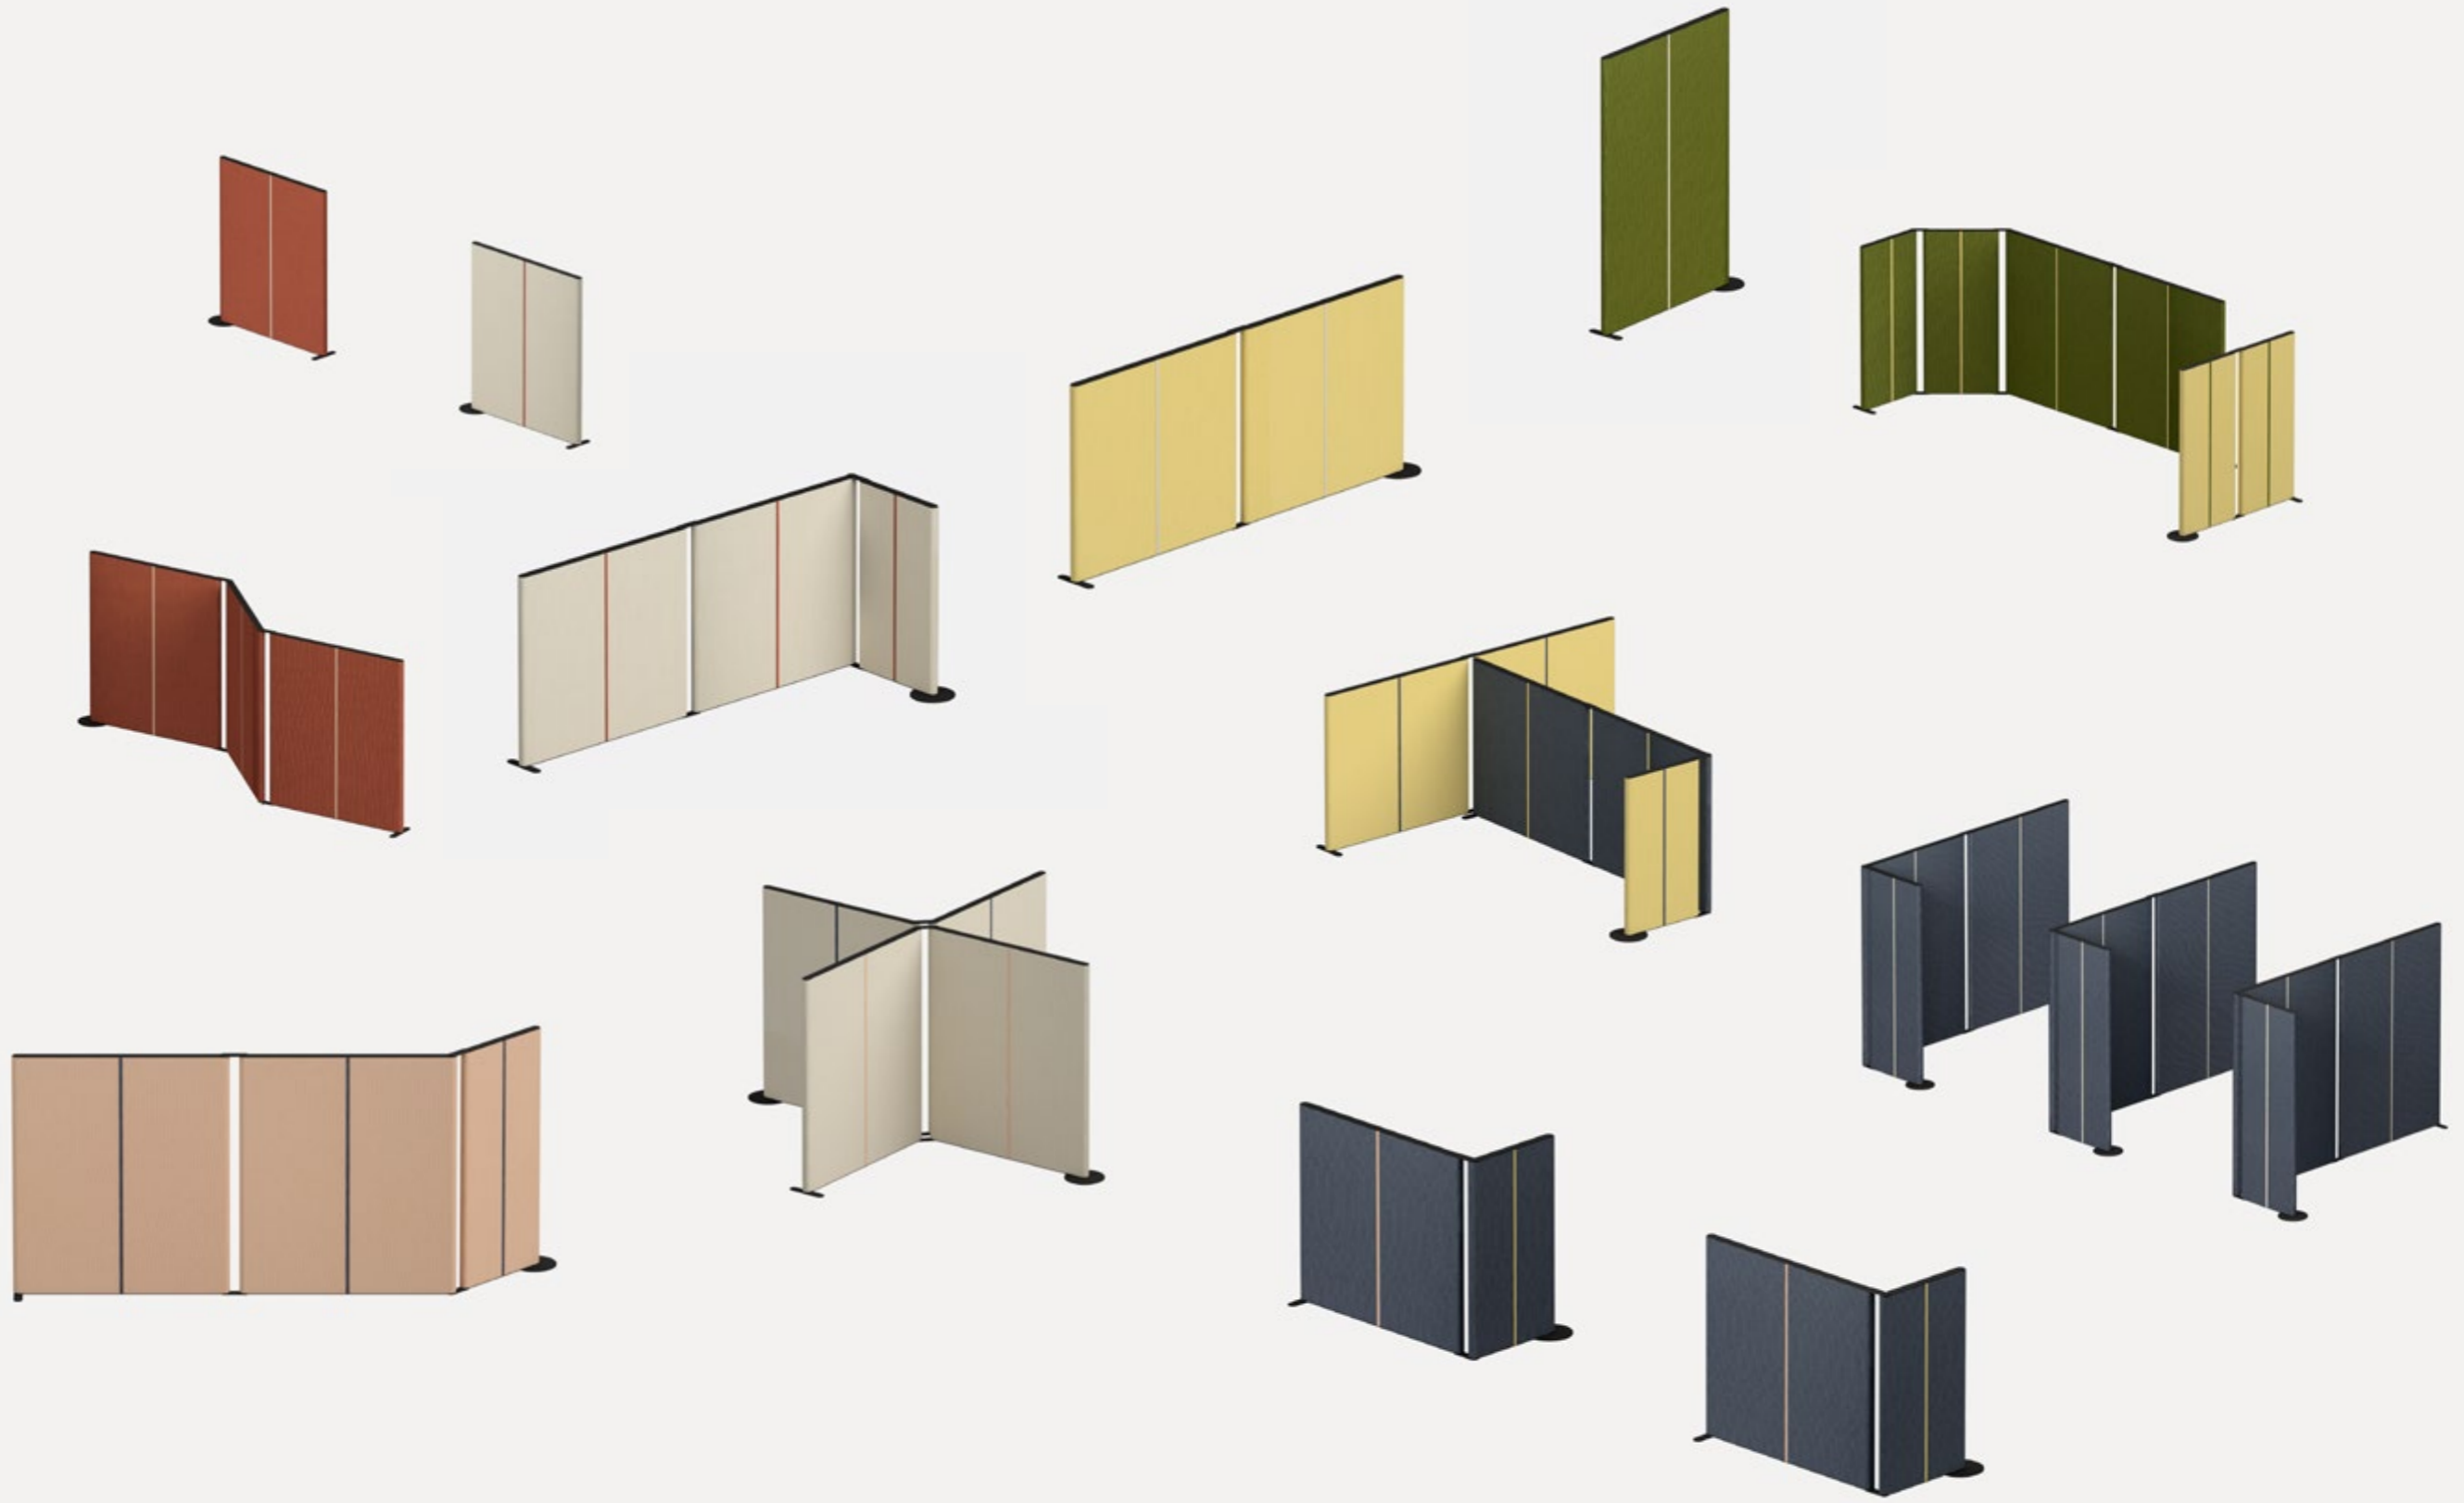

TAPÍS

TAPÍS