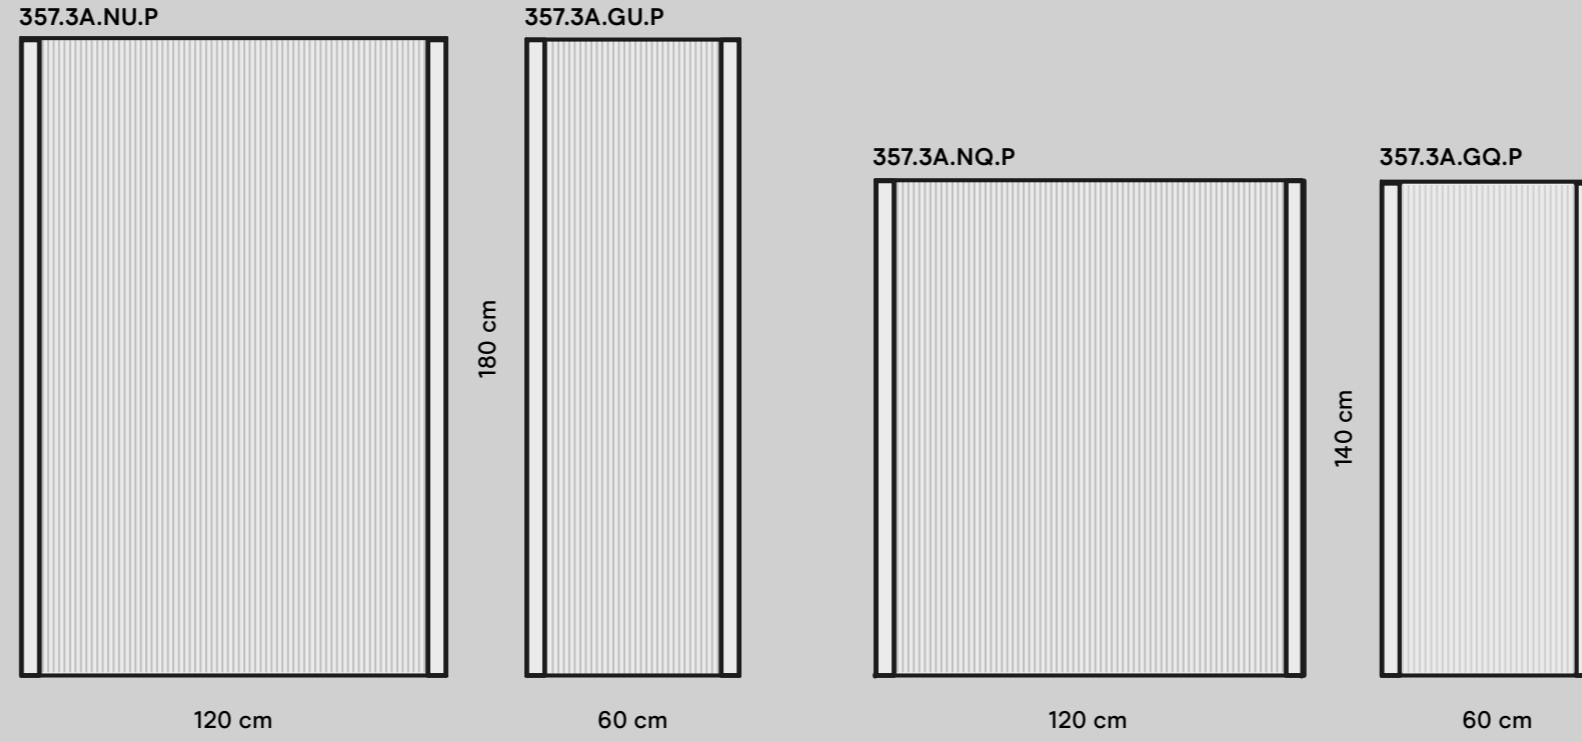

POLYCARBONATE

TAPÍS

TAPÍS