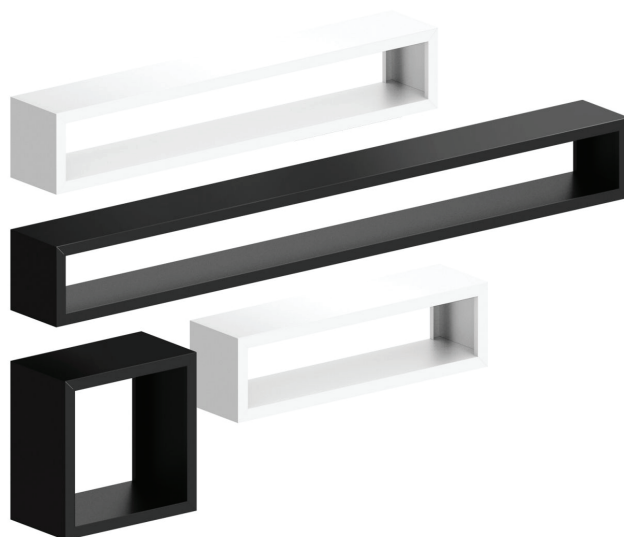

# IRONY Wall Rack

Design: Maurizio Peregalli

**Frame:** Phosphatized sheet steel / Semiopaque white

**Dimensions:** 55 x 30 x H 55 cm / 100 x 25 x H 28 cm / 160 x 25 x H 28 cm

## Frame Finishes

Phosphatized  
sheet steel

Semiopaque  
White