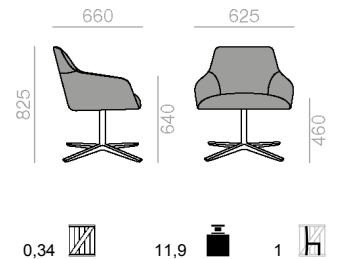

Armchair with a four star aluminum swivel base, with self-return system, and finished in polished aluminum, white or black. Upholstered seat and backrest.

- Frame** 4-star aluminum central swivel base with self-return system and finished in polished aluminum, white or black. Polished aluminum plate fixes the base to the seat. Central column is a 52 mm. aluminum tube with integrated self-return. Polypropylene glides.
- Seat** Solid beech structure with polypropylene elastic straps.
- Back** Beech plywood shell with flexible flame retardant foam with density between 55 lb/ft3 and 88 lb/ft3 (25 kg/m3 and 40 kg/m3).
- Arms** Beech plywood covered with flexible flame retardant polyurethane foam with density between 25 kg/m3 and 40 kg/m3.
- Other materials** Zinc-nickel electrolyte screws. Galvanized staples. Polyvinyl acetate glue.
- Accessories** Polypropylene, felt or steel glides.