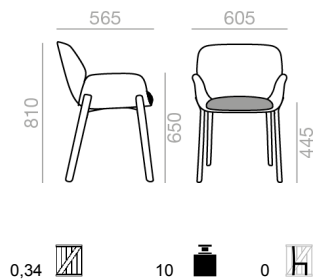

Armchair with thermoplastic seat and backrest available in several colors and 4-legged solid oak wood base. Optional fixed seat cushion or combined seat and backrest fixed cushions.

- Frame** 4-legged solid beech base.
- Seat** Fiber glass reinforced polypropylene seat and back shell.
- Back** Fiber glass reinforced polypropylene seat and back shell.
- Arms** Fiber glass reinforced polypropylene seat and back shell.
- Other materials** Zinc-nickel electrolyte screws. Galvanized staples. Polyvinyl acetate glue.
- Accessories** Polypropylene, felt or steel glides.