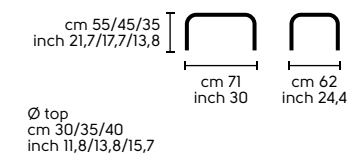

Apelle TRIO Side table