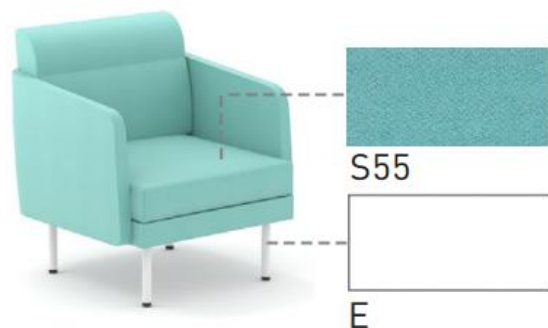

Open space meeting areas

Reception and waiting area

3 different height levels

Colour combinations to set the tone for your office

SHA102	-	S55	E
--------	---	-----	---

Product

Fabric

Legs

SHA103	-	S55	S59	E
--------	---	-----	-----	---

Product

Fabric A

Fabric B

Legs

Colour exchange

Seat and backrest cushions can be easily removed and swapped places.

Simple to combine