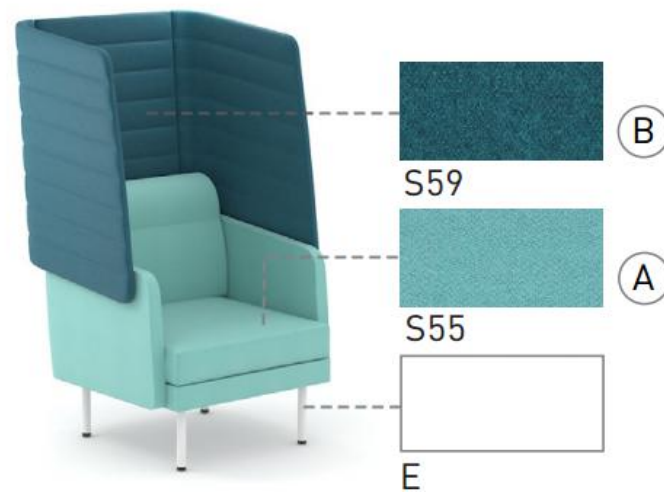

Open space meeting areas

Reception and waiting area

3 different height levels

Colour combinations to set the tone for your office

SHA102	-	S55	E
--------	---	-----	---

Product

Fabric

Legs

SHA103	-	S55	S59	E
--------	---	-----	-----	---

Product

Fabric A

Fabric B

Legs

Colour exchange

Seat and backrest cushions can be easily removed and swapped places.

Simple to combine