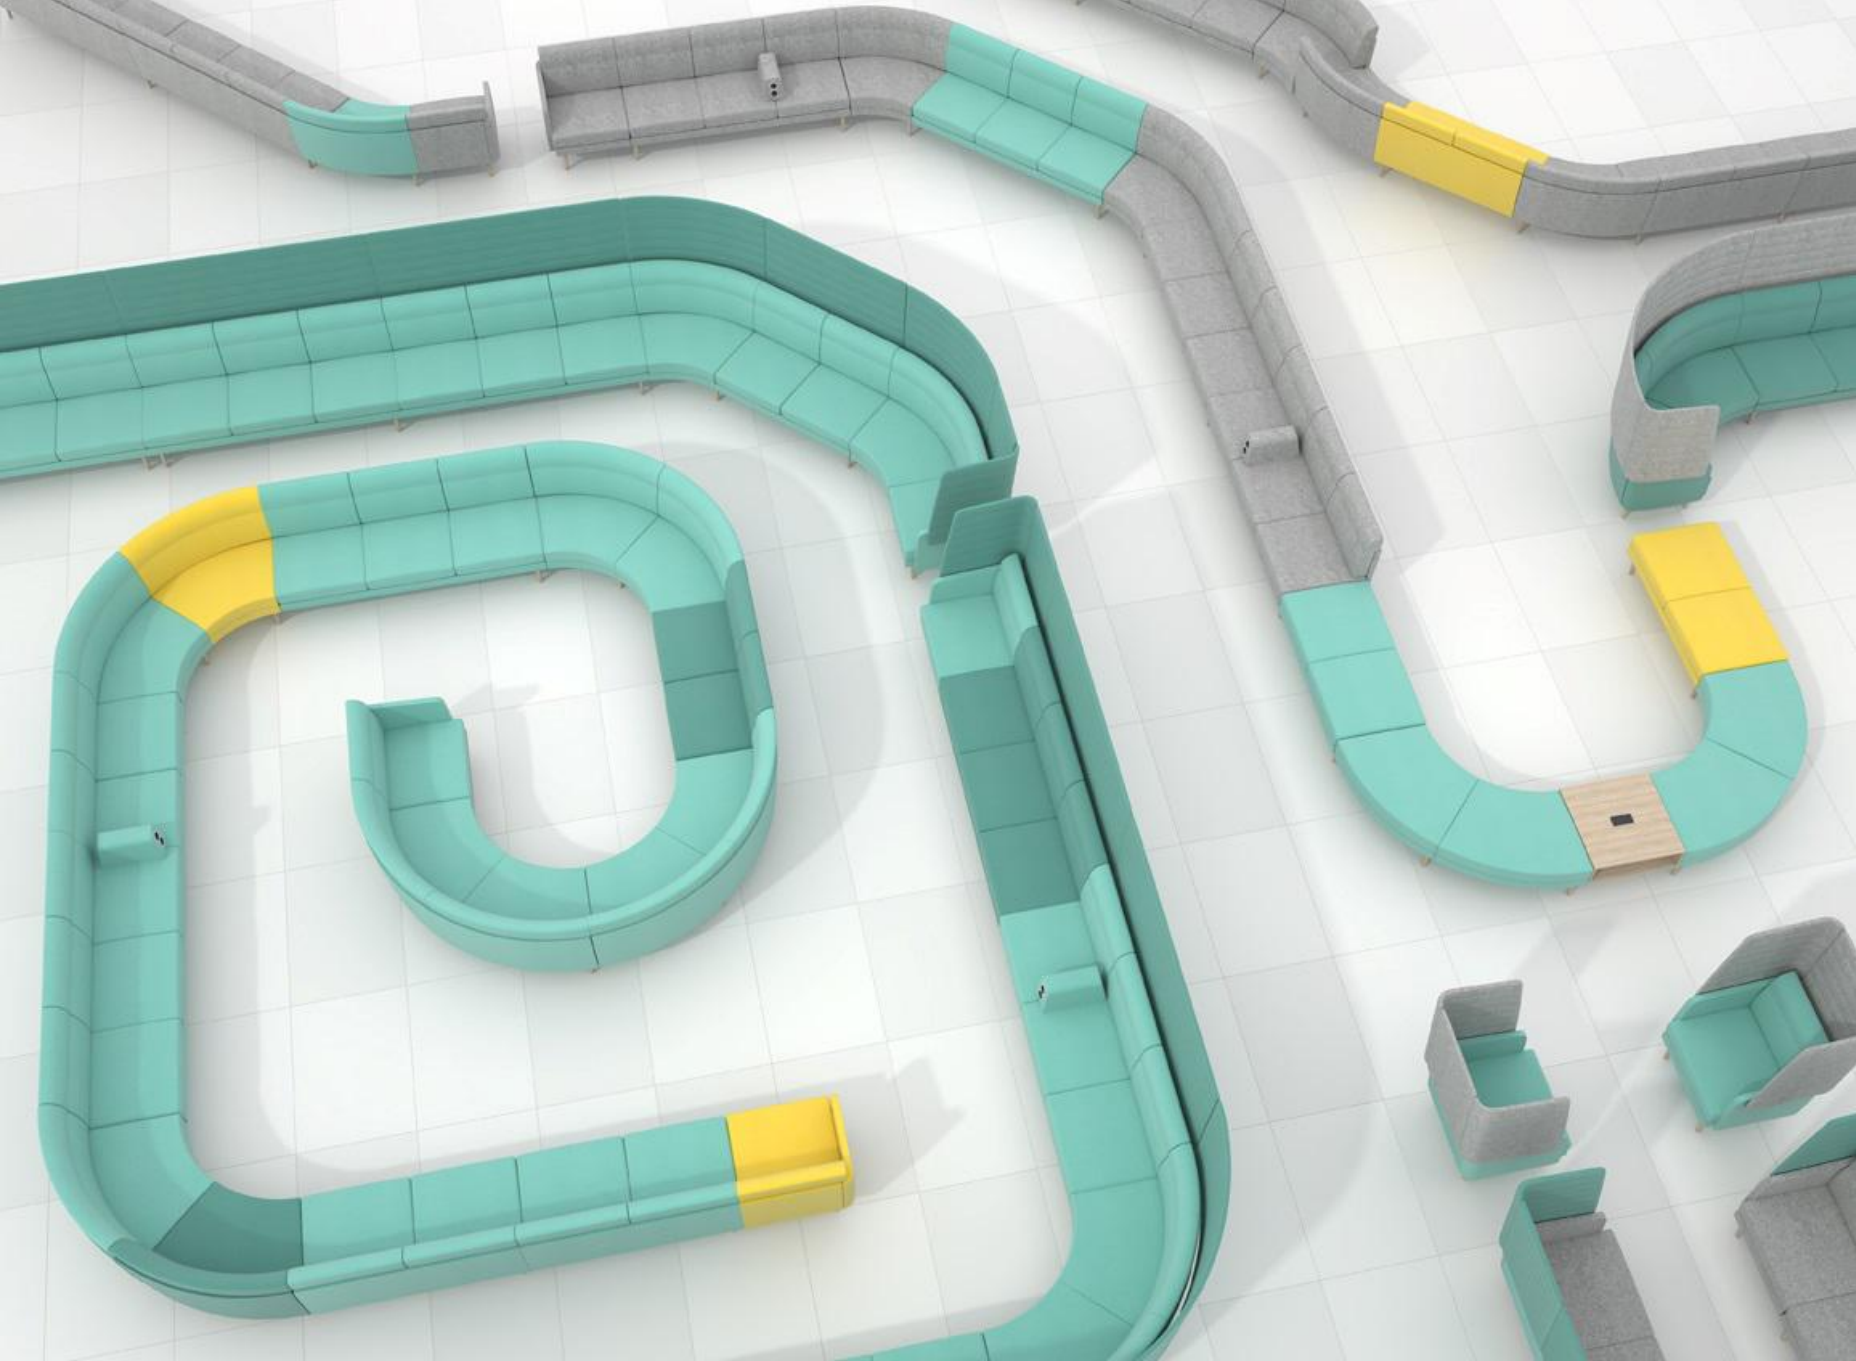

Release your creativity with

ARCIPELAGO