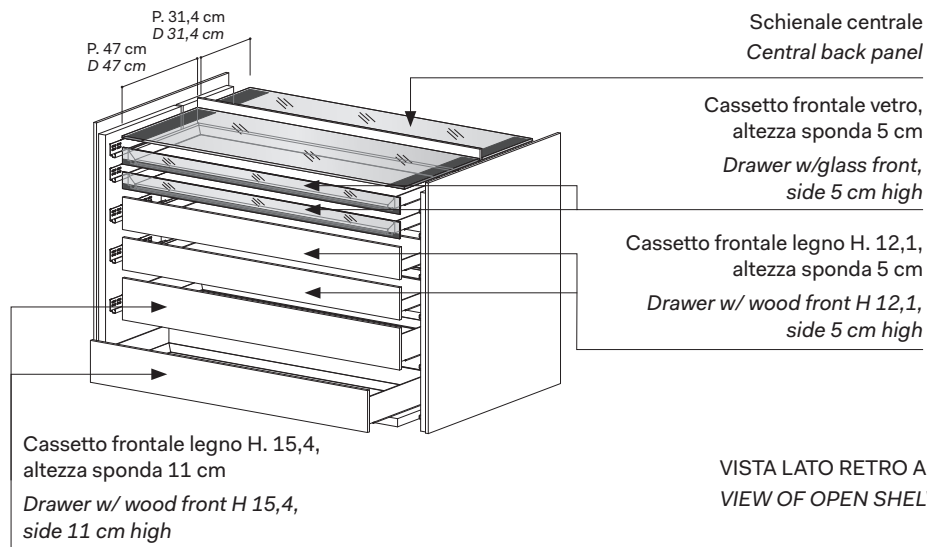

VISTA LATO FRONTALE CON CASSETTI
VIEW OF FRONT WITH DRAWERS

VISTA LATO RETRO A GIORNO
VIEW OF OPEN SHELVING ON REAR

6 CASSETTI
6 DRAWERS

5 CASSETTI E 1 PORTACRAVATTE
5 DRAWERS AND 1 TIE TRAY

4 CASSETTI E 2 PORTACRAVATTE
4 DRAWERS AND 2 TIE TRAYS