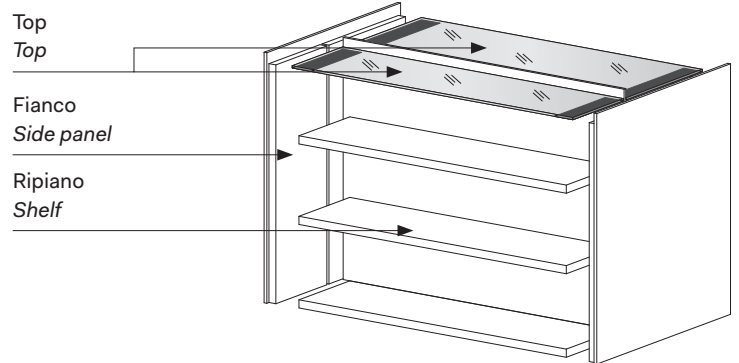

VISTA LATO FRONTALE CON CASSETTI
VIEW OF FRONT WITH DRAWERS

VISTA LATO RETRO A GIORNO
VIEW OF OPEN SHELVING ON REAR

6 CASSETTI
6 DRAWERS

5 CASSETTI E 1 PORTACRAVATTE
5 DRAWERS AND 1 TIE TRAY

4 CASSETTI E 2 PORTACRAVATTE
4 DRAWERS AND 2 TIE TRAYS