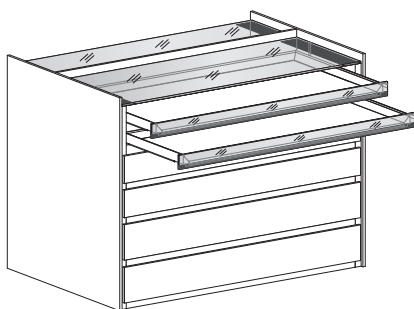

VISTA LATO FRONTALE CON CASSETTI
VIEW OF FRONT WITH DRAWERS

VISTA LATO RETRO A GIORNO
VIEW OF OPEN SHELVING ON REAR

6 CASSETTI
6 DRAWERS

5 CASSETTI E 1 PORTACRAVATTE
5 DRAWERS AND 1 TIE TRAY

4 CASSETTI E 2 PORTACRAVATTE
4 DRAWERS AND 2 TIE TRAYS

RETRO
REAR