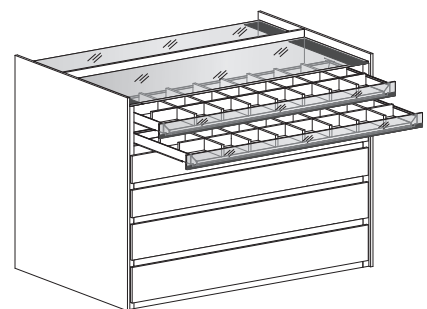

VISTA LATO FRONTALE CON CASSETTI
VIEW OF FRONT WITH DRAWERS

VISTA LATO RETRO A GIORNO
VIEW OF OPEN SHELVING ON REAR

6 CASSETTI
6 DRAWERS

5 CASSETTI E 1 PORTACRAVATTE
5 DRAWERS AND 1 TIE TRAY

4 CASSETTI E 2 PORTACRAVATTE
4 DRAWERS AND 2 TIE TRAYS