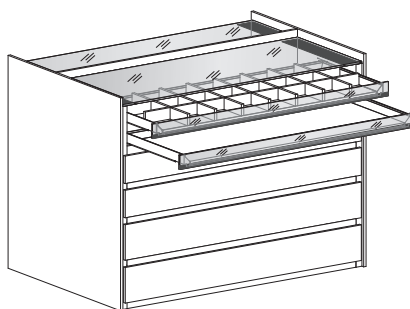

VISTA LATO FRONTALE CON CASSETTI
VIEW OF FRONT WITH DRAWERS

VISTA LATO RETRO A GIORNO
VIEW OF OPEN SHELVING ON REAR

6 CASSETTI
6 DRAWERS

5 CASSETTI E 1 PORTACRAVATTE
5 DRAWERS AND 1 TIE TRAY

4 CASSETTI E 2 PORTACRAVATTE
4 DRAWERS AND 2 TIE TRAYS