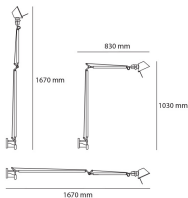

LUMINAIRE

- Watt: **100W**
- Voltage: **220V-240V**
- Delivered lumens output: **804lm**
- CCT: **0K**
- Efficiency: **58%**
- Efficacy: **8.04lm/W**
- CRI: **100**

Notes

Possibility to mount LED source on E27 Socket

DESCRIPTION

Cantilevered arms in polished aluminium; diffuser in matt anodised aluminium; joints and wall support in polished aluminium. System of spring balancing.

PRODUCT CODE: A029050

FEATURES

- Article Code: **A029050**
- Colour: **Aluminum**
- Installation: **Wall**
- Material: **Aluminium**
- Series: **Design Collection**
- design by: **Michele De Lucchi, Giancarlo Fassina**

DIMENSIONS

- Length: **cm 83**
- Height: **cm 103**
- Max Extension Height: **cm 167**
- Max Extension Length: **cm 167**

NOT INCLUDED SOURCES

- Category: **HALO**
- Number: **1**
- Lbs: **Qa60**
- Watt: **77W**
- Socket: **E27**
- Color Rendering: **1a**
- Color temperature (K): **2900K**
- Duration (h): **2000h**

ALTERNATIVE SOURCES

- Category: **LED RETROFIT**
- Number: **1**
- Watt: **8W**
- Socket: **E27**