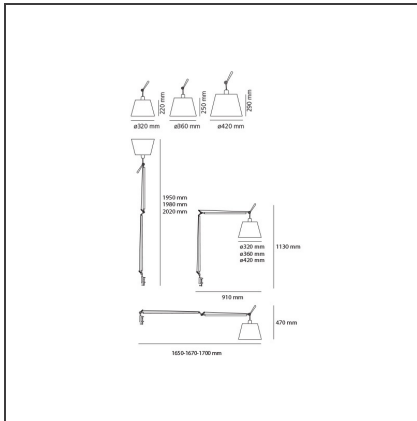

TECHNICAL DRAWINGS

FEATURES

Article Code:	0778010A	Material:	Aluminium, steel
Colour:	Alluminium	Series:	Design
Installation:	Table		

DIMENSIONS

Length:	cm 170	Impact Resistance:	N/D
Height:	cm 200	Glow Wire Test:	N/D

NOT INCLUDED SOURCES

Category:	HALO	Color Rendering:	1a
Number:	1	Color temperature (K):	2900K
Watt:	150W		
Lbs:	Qt32		
Socket:	E27		
Duration (h):	2000h		

ALTERNATIVE SOURCES

Category:	LED
Number:	1
Watt:	8W
Type:	2
Socket:	E27
Class:	A

LUMINAIRE

Watt:	150W	Delivered lumens output (lm):	2900lm
Voltage:	220V-240V	CCT:	2900K

Notes

Possibility to mount LED source on E27 Socket. Complete lamp consists of body lamp + accessories