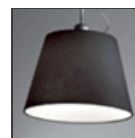

TOLOMEO MEGA
DIFF.TESSUTO
NRO D.320
0772010A