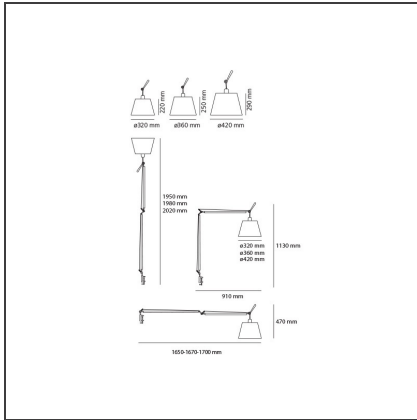

TECHNICAL DRAWINGS

FEATURES

Article Code:	0564010A	Material:	Aluminium, steel
Colour:	Alluminium	Series:	Design
Installation:	Table		

DIMENSIONS

Length:	cm 170	Impact Resistance:	N/D
Height:	cm 200	Glow Wire Test:	N/D

NOT INCLUDED SOURCES

Category:	HALO	Color Rendering:	1a
Number:	1	Color temperature (K):	2900K
Watt:	150W		
Lbs:	Qt32		
Socket:	E27		
Duration (h):	2000h		

ALTERNATIVE SOURCES

Category:	LED
Number:	1
Watt:	8W
Type:	2
Socket:	E27
Class:	A

LUMINAIRE

Watt:	150W	Delivered lumens output (lm):	2900lm
Voltage:	220V-240V	CCT:	2900K

Notes

Possibility to mount LED source on E27 Socket. Complete lamp consists of body lamp + accessories