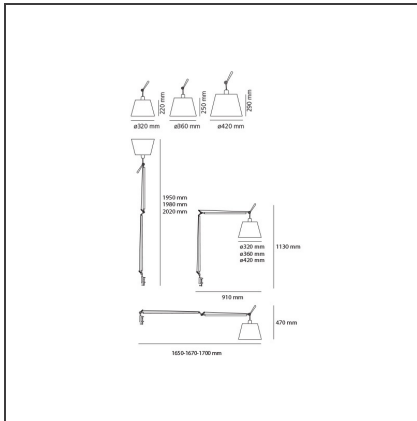

## DESCRIPTION

Materials: cantilevered arms in polished aluminium; diffuser in parchment paper, in silk satin or in black fabric on a plastic frame; joints and clamp in polished aluminium. Specification: diffuser, available in three sizes, adjustable in all directions. System of spring balancing. The code is referred to the body lamp only

## FEATURES

Article Code:	0778030A	Material:	Aluminium, steel
Colour:	Black	Series:	Design
Installation:	Table		

## DIMENSIONS

Length:	cm 170	Impact Resistance:	N/D
Height:	cm 200	Glow Wire Test:	N/D