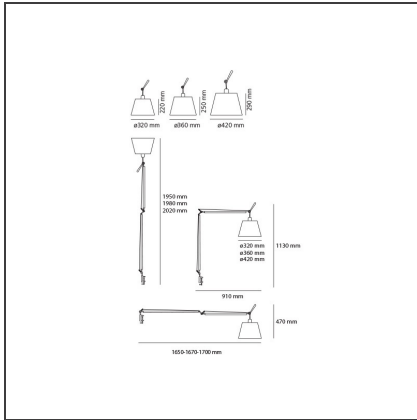

# Tolomeo Mega Table - Black with switch on/off - Body Lamp

IP20 

## DESCRIPTION

Materials: cantilevered arms in polished aluminium; diffuser in parchment paper, in silk satin or in black fabric on a plastic frame; joints and clamp in polished aluminium. Specification: diffuser, available in three sizes, adjustable in all directions. System of spring balancing. The code is referred to the body lamp only

## FEATURES

<b>Article Code:</b>	0564030A	<b>Material:</b>	Aluminium, steel
<b>Colour:</b>	Black	<b>Series:</b>	Design
<b>Installation:</b>	Table		

## DIMENSIONS

<b>Length:</b>	cm 170	<b>Impact Resistance:</b>	N/D
<b>Height:</b>	cm 200	<b>Glow Wire Test:</b>	N/D