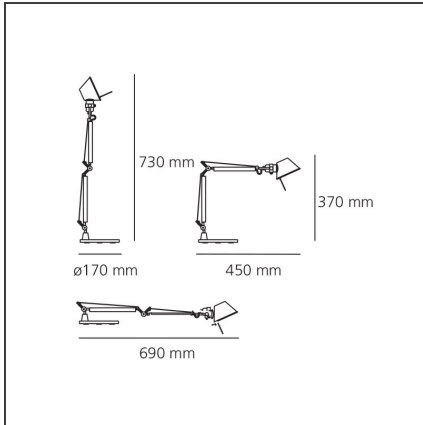

Tolomeo Micro Gold - Body Lamp + Base

IP20     

DESIGN BY

Michele De Lucchi, Giancarlo Fassina

DESCRIPTION

Base and cantilevered arms in polished aluminium; diffuser in anodised aluminium; joints and supports in polished aluminium. System of spring balancing.

TECHNICAL DRAWINGS

FEATURES

Article Code:	0011860A	Material:	Aluminium, steel
Colour:	Gold	Series:	Design
Installation:	Table		

DIMENSIONS

Length:	cm 45	Max Extension Length:	cm 69
Height:	cm 37	Impact Resistance:	N/D
Base Diameter:	cm 17	Glow Wire Test:	N/D
Max Extension Height:	cm 73		

LUMINAIRE

Watt:	40W	Delivered lumens output (lm):	244lm
Voltage:	220V-240V	CCT:	0K
		Efficiency:	57%
		Efficacy:	6.1lm/W
		CRI:	100

Notes

Interchangeable support: table base, clamp, desk fixed support and twin support that allows two independent lamp units to be fitted. Possibility to mount LED source on E14 Socket