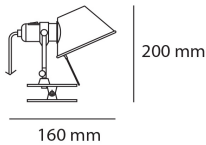

Tolomeo Micro Pinza - Aluminium

Michele De Lucchi, Giancarlo Fassina

IP20   EAC  

LUMINAIRE

- Watt: **40W**
- Voltage: **220V-240V**
- Delivered lumens output: **244lm**
- CCT: **0K**
- Efficiency: **57%**
- Efficacy: **6.1lm/W**
- CRI: **100**

Notes

Possibility to mount LED source on E14 Socket

DESCRIPTION

Support in polished aluminium, diffuser in matt anodised aluminium; steel pincer grip.

PRODUCT CODE: A010800

FEATURES

- Article Code: **A010800**
- Colour: **Metal grey**
- Installation: **Wall**
- Material: **Aluminium, steel**
- Series: **Design Collection**
- design by: **Michele De Lucchi, Giancarlo Fassina**

DIMENSIONS

- Height: **cm 20**
- Depth: **cm 16**

NOT INCLUDED SOURCES

- Category: **HALO**
- Number: **1**
- Lbs: **Qt26**
- Watt: **46W**
- Socket: **E14**
- Color Rendering: **1a**
- Color temperature (K): **3000K**