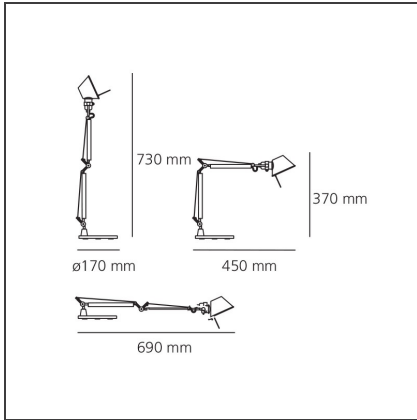

TECHNICAL DRAWINGS

FEATURES

Article Code:	A010950	Material:	Aluminium, steel
Colour:	Metal blue	Series:	Design
Installation:	Table		

DIMENSIONS

Length:	cm 45	Max Extension Length:	cm 69
Height:	cm 37		
Base Diameter:	cm 17		
Max Extension Height:	cm 37		

NOT INCLUDED SOURCES

Category:	HALO	Color Rendering:	1a
Number:	1	Color temperature (K):	3000K
Watt:	46W		
Lbs:	Qt26		
Socket:	E14		

ALTERNATIVE SOURCES

Category:	LED
Number:	1
Watt:	4W
Type:	2
Socket:	E14
Class:	A

LUMINAIRE

Watt:	W	Delivered lumens output (lm):	244lm
Voltage:	220V-240V	CCT:	0K
		Efficiency:	57%
		Efficacy:	6.1lm/W
		CRI:	100

Notes

Interchangeable support: table base, clamp, desk fixed support and twin support that allows two independent lamp units to be fitted. Possibility to mount LED source on E14 Socket. Complete lamp consists of body lamp + accessories