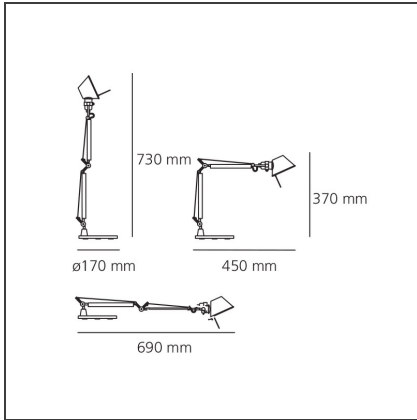

Tolomeo Micro Table - Nero - Body Lamp

IP20     

DESIGN BY

Michele De Lucchi, Giancarlo Fassina

DESCRIPTION

Base and cantilevered arms in polished aluminium; diffuser in matt anodised black aluminium; joints and supports in polished aluminium. System of spring balancing. The code is referred to the body lamp only

TECHNICAL DRAWINGS

FEATURES

Article Code:	A010930	Material:	Aluminium, steel
Colour:	Black	Series:	Design
Installation:	Table		

DIMENSIONS

Length:	cm 45	Max Extension Length:	cm 69
Height:	cm 37		
Base Diameter:	cm 17		
Max Extension Height:	cm 73		

LUMINAIRE

Watt:	W	Delivered lumens output (lm):	244lm
Voltage:	220V-240V	CCT:	0K
		Efficiency:	57%
		Efficacy:	6.1lm/W
		CRI:	100

Notes

Interchangeable support: table base, clamp, desk fixed support and twin support that allows two independent lamp units to be fitted. Possibility to mount LED source on E14 Socket. Complete lamp consists of body lamp + accessories