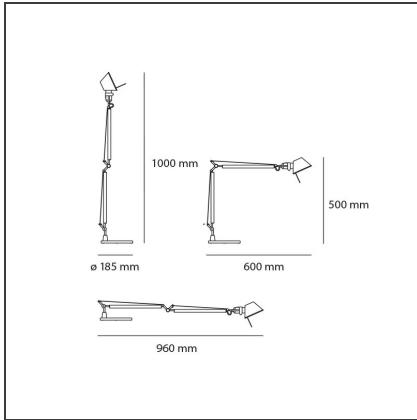

Tolomeo Midi Table LED 2700K Aluminum - Body Lamp

IP20 

DESIGN BY

Michele De Lucchi, Giancarlo Fassina

DESCRIPTION

Table lamp, extension of the range of the Tolomeo series. Maintaining the reduced dimensions of the diffuser of the Tolomeo micro, it increases the power to 9W and extends the dimensions of the structure and arms enabling it to be used on work tables and desks. The code is referred to the body lamp only

TECHNICAL DRAWINGS

FEATURES

Article Code:	A0151W00	Material:	aluminium, steel
Colour:	Aluminium	Series:	Design
Installation:	Table		

DIMENSIONS

Length:	cm 60	Max Extension Length:	cm 96
Height:	cm 50	Glow Wire Test:	750
Max Extension Height:	cm 100		