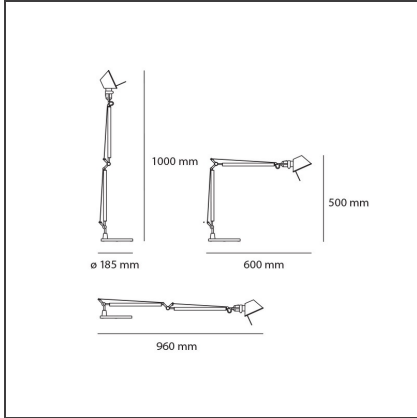

TECHNICAL DRAWINGS

FEATURES

Article Code:	A0151W20	Material:	aluminium, steel
Colour:	Anthracite grey	Series:	Design
Installation:	Table		

DIMENSIONS

Length:	cm 60	Max Extension Length:	cm 96
Height:	cm 50	Glow Wire Test:	750
Max Extension Height:	cm 100		

INCLUDED SOURCES

Category:	LED	Color temperature (K):	2700K
Number:	1	CRI:	90
Watt:	9W		
Type:	0		
Class:	A		

LUMINAIRE

Watt:	9W	Delivered lumens output (lm):	461lm
Voltage:	24V	CCT:	2700K
		Efficiency:	63%
		Efficacy:	51.17lm/W
		CRI:	90
		Dimmer Typology:	Microswitch Dimmer

Notes

Complete lamp consists of body lamp + accessories