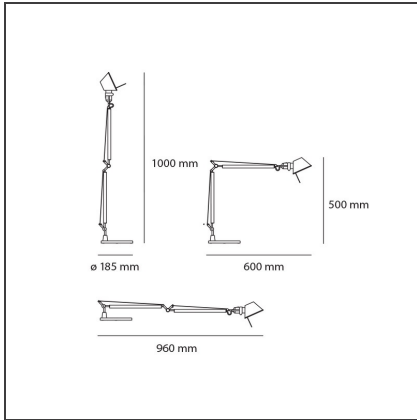

Tolomeo Midi Table LED 3000K Aluminum - Body Lamp

IP20 

DESIGN BY

Michele De Lucchi, Giancarlo Fassina

DESCRIPTION

Table lamp, extension of the range of the Tolomeo series. Maintaining the reduced dimensions of the diffuser of the Tolomeo micro, it increases the power to 9W and extends the dimensions of the structure and arms enabling it to be used on work tables and desks. The code is referred to the body lamp only

TECHNICAL DRAWINGS

FEATURES

Article Code:	A015100	Material:	aluminium, steel
Colour:	Aluminium	Series:	Design
Installation:	Table		

DIMENSIONS

Length:	cm 60	Max Extension Length:	cm 96
Height:	cm 50	Glow Wire Test:	750
Max Extension Height:	cm 100		