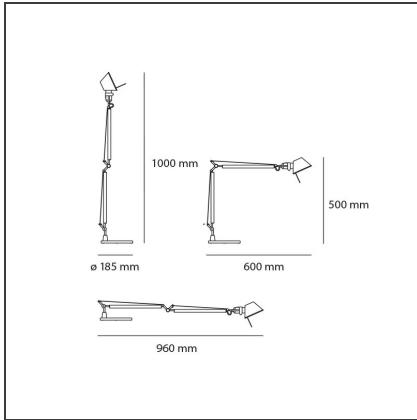

Tolomeo Midi Table LED 3000K Anthracite grey - Body Lamp

IP20 

DESIGN BY

Michele De Lucchi, Giancarlo Fassina

DESCRIPTION

Table lamp, extension of the range of the Tolomeo series. Maintaining the reduced dimensions of the diffuser of the Tolomeo micro, it increases the power to 9W and extends the dimensions of the structure and arms enabling it to be used on work tables and desks. The code is referred to the body lamp only

TECHNICAL DRAWINGS

FEATURES

Article Code:	A015120	Material:	aluminium, steel
Colour:	Anthracite grey	Series:	Design
Installation:	Table		

DIMENSIONS

Length:	cm 60	Max Extension Length:	cm 96
Height:	cm 50	Glow Wire Test:	750
Max Extension Height:	cm 100		