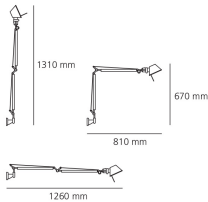

Tolomeo Wall - Aluminium - Body Lamp

Michele De Lucchi, Giancarlo Fassina

IP20   EAC  CCC 

LUMINAIRE

- Watt: **100W**
- Voltage: **220V-240V**
- Delivered lumens output: **804lm**
- CCT: **0K**
- Efficiency: **58%**
- Efficacy: **8.04lm/W**
- CRI: **100**

Notes

Possibility to mount LED source on E27 Socket. Complete lamp consists of body lamp + accessories

DESCRIPTION

Cantilevered arms in polished aluminium; diffuser in matt anodised aluminium; joints and wall support in polished aluminium. System of spring balancing. The code refers to the luminaire's body only

DIMENSIONS

- Length: **cm 81**
- Height: **cm 67**
- Max Extension Height: **cm 131**
- Max Extension Length: **cm 126**

NOT INCLUDED SOURCES

- Category: **HALO**
- Number: **1**
- Lbs: **Qa60**
- Watt: **77W**
- Socket: **E27**
- Color Rendering: **1a**
- Color temperature (K): **2900K**
- Duration (h): **2000h**