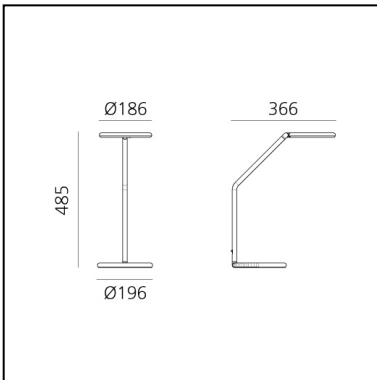

Vine Light - Table

BIG - Bjarke Ingels Group

LUMINAIRE

- Watt: **8W**

DESCRIPTION

* The product is not yet available.

PRODUCT CODE: NEW

FEATURES

- Article Code: - - -
- Colour: **Black**
- Installation: **Table**
- Series: **Design Collection, 2021 Artemide Collection**
- design by: **BIG - Bjarke Ingels Group**

DIMENSIONS

- Length: **cm 36.6**
- Height: **cm 48.5**
- Base Diameter: **cm 19.6**