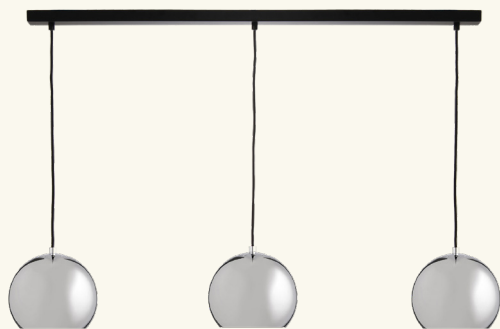

THE ROUND LAMP WAS INTRODUCED AS A STANDARD, WALL-MOUNTED LAMP AND A PENDANT, AND ESPECIALLY THE WALL LAMP, FEATURING A POWERFUL MAGNET, BECAME HUGELY POPULAR. AS BENNY FRANDBSEN RAKED IN THE DESIGN AWARDS, BALL BECAME AN INTEGRAL PART OF PRACTICALLY EVERY HOME IN DENMARK, AND TODAY, MOST ADULT DANES HAVE A SPECIAL RELATIONSHIP WITH THE LITTLE, ROUND LAMP.

BENNY FRANDBSEN

BALL · 1968

DESIGN · BENNY FRANDSEN

BALL | METAL PENDANT. DIAMETER 18 CM

BALL DOUBLE | FLOOR LAMP. HEIGHT 149 CM

THE BALL LAMP WAS DESIGNED IN 1968 BY BENNY FRANDSEN, FOUNDER OF FRANDSEN GROUP A/S.

IN 2018, WE CELEBRATED BOTH BENNY'S AND BALL'S 50TH ANNIVERSARY.

DESIGN 2014

BALL TRACK

DESIGNED BY **BENNY FRANDSEN**

LENGTH 100 CM

LIGHT SOURCE 3 X E27 MAX. 40W (NOT INCL.)

CORD 150 CM BLACK FABRIC

TRACK BLACK

COLOURS SEE YOUR OPTIONS AT WWW.FRANSENRETAIL.DK

DESIGN 2012

BALL MULTI CHANDELIER

DESIGNED BY **BENNY FRANDSEN**

DIAMETER EACH SPOT 18 CM

LIGHT SOURCE 7 X E27 MAX. 40W (NOT INCL.)

CORD 120 CM FABRIC

COLOURS SEE YOUR OPTIONS AT WWW.FRANSENRETAIL.DK