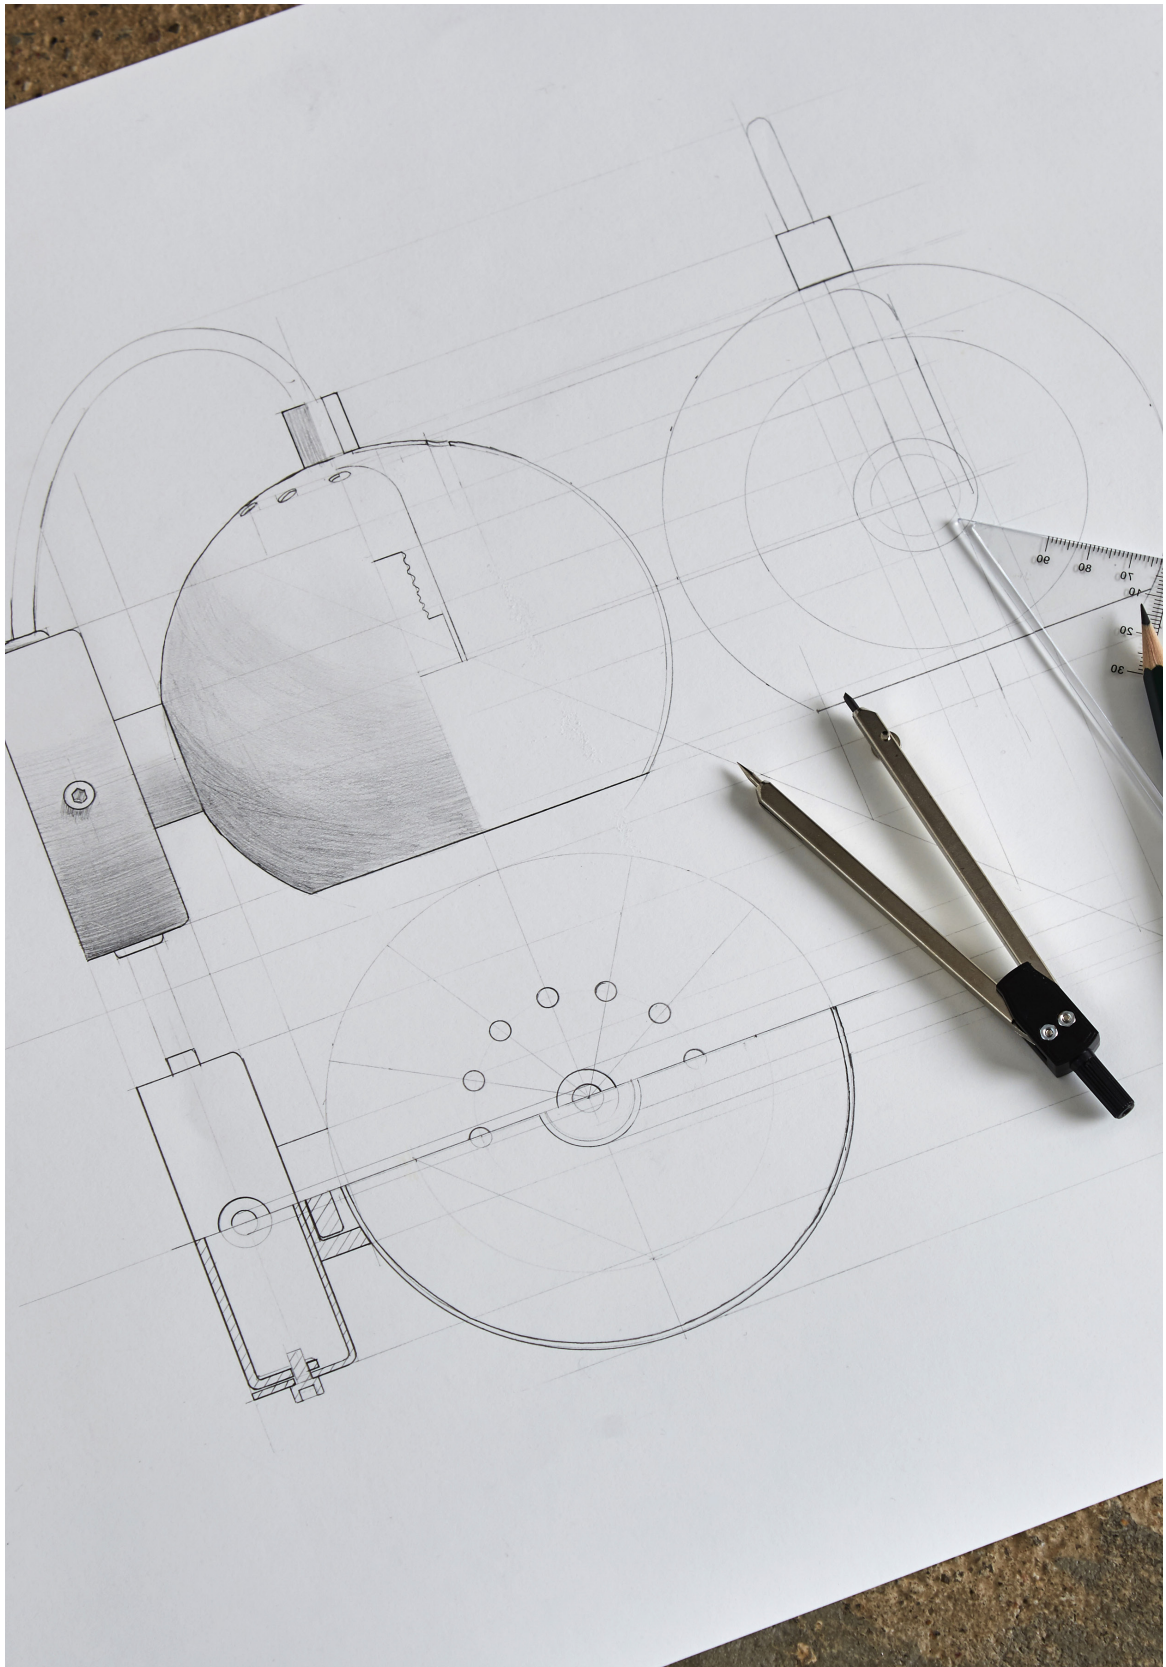

LIGHT GREY / STRUCTURE (MATT)
ART.NO. 4750 316011

RUST / STRUCTURE (MATT)
ART.NO. 4750 315011

BALL

- MAGNET WALL LAMP
- Ø12 CM / DEPTH: 15 CM
- 230 CM TRANSPARENT CORD
- ON/OFF SWITCH ON CORD
- RECOMMENDED BULB (NOT INCL.): E14 LED 2.2W ART.NO. 74355. ENERGY CLASS A-E
- DESIGNER: BENNY FRANDSEN

PETROLEUM BLUE (MATT)
ART.NO. 4750 125011

GREY (MATT)
ART.NO. 4750 136011

BLACK (MATT)
ART.NO. 4750 05011

LIGHT GREY (MATT)
ART.NO. 4750 276011

BALL

- MAGNET WALL LAMP
- Ø12 CM / DEPTH: 15 CM
- 230 CM TRANSPARENT CORD
- ON/OFF SWITCH ON CORD
- RECOMMENDED BULB (NOT INCL.): E14 LED 2.2W ART.NO. 74355. ENERGY CLASS A-E
- DESIGNER: BENNY FRANDSEN

WHITE (GLOSSY)
ART.NO. 4750 006006011

BALL

- MAGNET WALL LAMP
- Ø12 CM / DEPTH: 15 CM
- 230 CM TRANSPARENT CORD
- ON/OFF SWITCH ON CORD
- RECOMMENDED BULB (NOT INCL.): E14 LED 2.2W ART.NO. 74355. ENERGY CLASS A-E
- DESIGNER: BENNY FRANDSEN