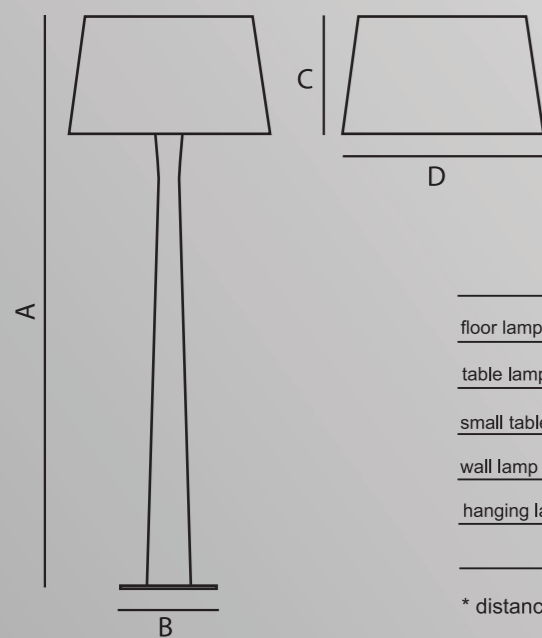

Baron

floor lamp

table lamp

table lamp

small table lamp

hanging lamp

wall lamp

Baron

Baron

IN STANDARD:

lampshade
basic

wood
basic

	A	B Ø	C	D		
floor lamp	1750	320	350	600		3xE27 60W (max)
table lamp	680	185	260	250		1xE27 60W (max)
small table lamp	470	145	175	200		1xE27 60W (max)
wall lamp	455		175	200	270*	1xE27 60W (max)
hanging lamp 500	1000		285	500		1xE27 60W (max)