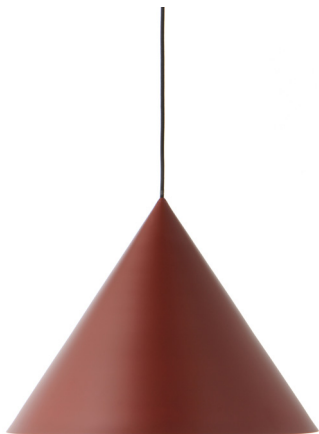

FRANDSEN

WWW.FRANDSENRETAIL.DK

BENJAMIN PENDANT | MATT

Art.no. 1493 66001 | ø30 cm

Art.no. 1532 66001 | ø46 cm

White (matt). White cord

DESIGNER

BENNY FRANDSEN | FRANDSEN RETAIL

SINCE 1968 BENNY FRANDSEN HAS BEEN DESIGNING LAMPS. BENNY FRANDSEN IS THE FOUNDER OF THE DANISH DESIGN COMPANY, FRANDSEN.

SPECIFIKATIONS

MEASUREMENTS

Diameter: 30 cm. Height: 22 cm

Diameter: 46 cm. Height: 35 cm

CORD

300 cm fabric

CEILING CANOPY

Metal (same colour as pendant)

SOCKET / BULB (NOT INCL.)

E27 max. 25W

FRANDSEN

WWW.FRANSENRETAIL.DK

BENJAMIN PENDANT | MATT

Art.no. 1532 5005001 | ø46 cm
Dust Red (matt). Black cord

Art.no. 1493 276001 | ø30 cm
Art.no. 1532 276001 | ø46 cm
Grey (matt). Grey cord

Art.no. 1493 65001 | ø30 cm
Art.no. 1532 65001 | ø46 cm
Black (matt). Black cord