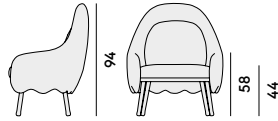

270

271

272

273

270 Poltroncina in faggio o frassino, imbottita / Armchair in beech or ashwood, upholstered

Box × 1 pcs: 0.33 m<sup>3</sup>  
Peso/Weight: 10.4 kg

271 Lounge in faggio o frassino, imbottita / Lounge chair in beech or ashwood, upholstered

Box × 1 pcs: 0.42 m<sup>3</sup>  
Peso/Weight: 14.4 kg

272 Bergère in faggio o frassino, imbottita / Bergère in beech or ashwood, upholstered

Box × 1 pcs: 0.66 m<sup>3</sup>  
Peso/Weight: 16.3 kg

273 Divano in faggio o frassino, imbottito / Sofa in beech or ashwood, upholstered

Box × 1 pcs: 0.79 m<sup>3</sup>  
Peso/Weight: 24.5 kg

33.5/63.5

44/64

40/69

60/80

40/78

58/84.5

42/75