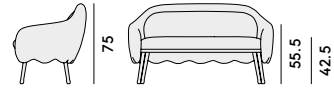

270

271

272

273

270 Poltroncina in faggio o frassino, imbottita / Armchair in beech or ashwood, upholstered

Box × 1 pcs: 0.33 m<sup>3</sup>  
Peso/Weight: 10.4 kg

271 Lounge in faggio o frassino, imbottita / Lounge chair in beech or ashwood, upholstered

Box × 1 pcs: 0.42 m<sup>3</sup>  
Peso/Weight: 14.4 kg

272 Bergère in faggio o frassino, imbottita / Bergère in beech or ashwood, upholstered

Box × 1 pcs: 0.66 m<sup>3</sup>  
Peso/Weight: 16.3 kg

273 Divano in faggio o frassino, imbottito / Sofa in beech or ashwood, upholstered

Box × 1 pcs: 0.79 m<sup>3</sup>  
Peso/Weight: 24.5 kg

33.5/63.5

44/64

40/69

60/80

40/78

58/84.5

42/75