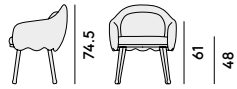

33.5/63.5

44/64