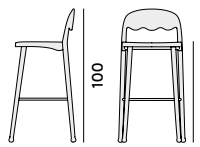

Box × 2 pcs: 0.34 m³
Peso/Weight: 5.6 kg

252 Poltroncina in faggio o frassino
/ Armchair in beech or ashwood

Box × 1 pcs: 0.28 m³
Peso/Weight: 5.8 kg

253 Poltroncina in faggio o
frassino, con sedile imbottito
/ Armchair in beech or ashwood,
with upholstered seat

Box × 1 pcs: 0.28 m³
Peso/Weight: 7.1 kg

39/51 45/53.5

39/51 45/53.5

45/55.5 47/61

45/55.5 47/61

254 Sgabello in faggio o frassino
/ Barstool in beech or ashwood

Box × 1 pcs: 0.28 m³
Peso/Weight: 6.4 kg

255 Sgabello in faggio o
frassino, con sedile imbottito
/ Barstool in beech or ashwood,
with upholstered seat

Box × 1 pcs: 0.28 m³
Peso/Weight: 7.5 kg

32/48.5 42/52.5

32/48.5 42/52.5