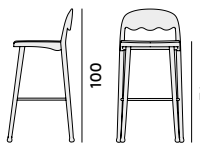

Box × 2 pcs: 0.34 m³
Peso/Weight: 5.6 kg

252 Poltroncina in faggio o frassino
/ Armchair in beech or ashwood

Box × 1 pcs: 0.28 m³
Peso/Weight: 5.8 kg

253 Poltroncina in faggio o
frassino, con sedile imbottito
/ Armchair in beech or ashwood,
with upholstered seat

Box × 1 pcs: 0.28 m³
Peso/Weight: 7.1 kg

39/51 45/53.5

39/51 45/53.5

45/55.5 47/61

45/55.5 47/61

254 Sgabello in faggio o frassino
/ Barstool in beech or ashwood

Box × 1 pcs: 0.28 m³
Peso/Weight: 6.4 kg

255 Sgabello in faggio o
frassino, con sedile imbottito
/ Barstool in beech or ashwood,
with upholstered seat

Box × 1 pcs: 0.28 m³
Peso/Weight: 7.5 kg

32/48.5 42/52.5

32/48.5 42/52.5