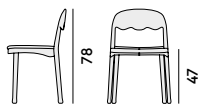

254

255

250 Sedia in faggio o frassino
/ Chair in beech or ashwood

Box × 2 pcs: 0.34 m³
Peso/Weight: 4.5 kg

251 Sedia in faggio o frassino,
con sedile imbottito
/ Chair in beech or ashwood,
with upholstered seat

Box × 2 pcs: 0.34 m³
Peso/Weight: 5.6 kg

252 Poltroncina in faggio o frassino
/ Armchair in beech or ashwood

Box × 1 pcs: 0.28 m³
Peso/Weight: 5.8 kg

253 Poltroncina in faggio o
frassino, con sedile imbottito
/ Armchair in beech or ashwood,
with upholstered seat

Box × 1 pcs: 0.28 m³
Peso/Weight: 7.1 kg

39/51 45/53.5

39/51 45/53.5

45/55.5 47/61

45/55.5 47/61

254 Sgabello in faggio o frassino
/ Barstool in beech or ashwood

Box × 1 pcs: 0.28 m³
Peso/Weight: 6.4 kg

255 Sgabello in faggio o
frassino, con sedile imbottito
/ Barstool in beech or ashwood,
with upholstered seat