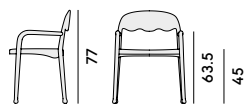

254

255

250 Sedia in faggio o frassino
/ Chair in beech or ashwood

Box × 2 pcs: 0.34 m³
Peso/Weight: 4.5 kg

251 Sedia in faggio o frassino,
con sedile imbottito
/ Chair in beech or ashwood,
with upholstered seat

Box × 2 pcs: 0.34 m³
Peso/Weight: 5.6 kg

252 Poltroncina in faggio o frassino
/ Armchair in beech or ashwood

Box × 1 pcs: 0.28 m³
Peso/Weight: 5.8 kg

253 Poltroncina in faggio o
frassino, con sedile imbottito
/ Armchair in beech or ashwood,
with upholstered seat

Box × 1 pcs: 0.28 m³
Peso/Weight: 7.1 kg

39/51 45/53.5

39/51 45/53.5

45/55.5 47/61

45/55.5 47/61

254 Sgabello in faggio o frassino
/ Barstool in beech or ashwood

Box × 1 pcs: 0.28 m³
Peso/Weight: 6.4 kg

255 Sgabello in faggio o
frassino, con sedile imbottito
/ Barstool in beech or ashwood,
with upholstered seat