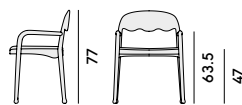

Box × 2 pcs: 0.34 m³
Peso/Weight: 5.6 kg

252 Poltroncina in faggio o frassino
/ Armchair in beech or ashwood

Box × 1 pcs: 0.28 m³
Peso/Weight: 5.8 kg

253 Poltroncina in faggio o
frassino, con sedile imbottito
/ Armchair in beech or ashwood,
with upholstered seat

Box × 1 pcs: 0.28 m³
Peso/Weight: 7.1 kg

39/51 45/53.5

39/51 45/53.5

45/55.5 47/61

45/55.5 47/61

254 Sgabello in faggio o frassino
/ Barstool in beech or ashwood

Box × 1 pcs: 0.28 m³
Peso/Weight: 6.4 kg

255 Sgabello in faggio o
frassino, con sedile imbottito
/ Barstool in beech or ashwood,
with upholstered seat

Box × 1 pcs: 0.28 m³
Peso/Weight: 7.5 kg

32/48.5 42/52.5

32/48.5 42/52.5