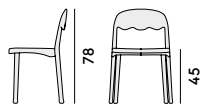

254

255

250 Sedia in faggio o frassino
/ Chair in beech or ashwood

Box × 2 pcs: 0.34 m³
Peso/Weight: 4.5 kg

251 Sedia in faggio o frassino,
con sedile imbottito
/ Chair in beech or ashwood,
with upholstered seat

Box × 2 pcs: 0.34 m³
Peso/Weight: 5.6 kg

252 Poltroncina in faggio o frassino
/ Armchair in beech or ashwood

Box × 1 pcs: 0.28 m³
Peso/Weight: 5.8 kg

253 Poltroncina in faggio o
frassino, con sedile imbottito
/ Armchair in beech or ashwood,
with upholstered seat

Box × 1 pcs: 0.28 m³
Peso/Weight: 7.1 kg

39/51 45/53.5

39/51 45/53.5

45/55.5 47/61

45/55.5 47/61

254 Sgabello in faggio o frassino
/ Barstool in beech or ashwood

Box × 1 pcs: 0.28 m³
Peso/Weight: 6.4 kg

255 Sgabello in faggio o
frassino, con sedile imbottito
/ Barstool in beech or ashwood,
with upholstered seat