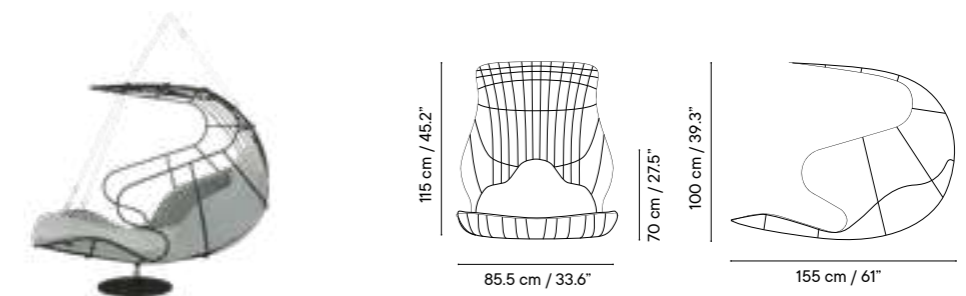

Swing
iSi 8146
Swing with structure
iSi 8147