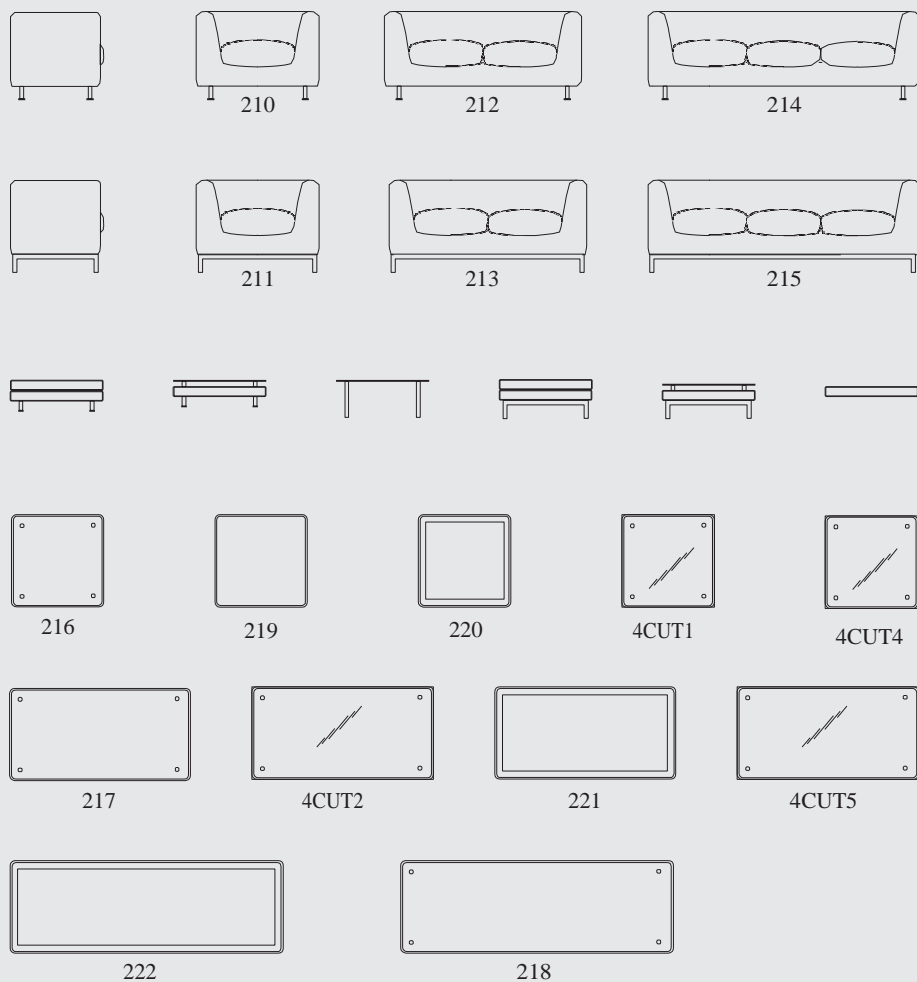

Cube es una colección muy creativa, que se puede completar con mesitas en vidrio satinado, como también con elementos sin respaldo, como cojines intercambiables que completan la decoración de espacios con elegancia y adaptabilidad, con base o con pies, para ser coordinados con los acabados y los colores más indicados de su decoración.

Cube est une collection très créative qui peut être complétée par de petites tables en verre satiné et par des éléments, sans dossier, avec coussins interchangeables qui parachèvent l'aménagement des espaces avec élégance et adaptabilité, à associer toujours avec un chassis sous l'assise ou avec de petits pieds, et à coordonner avec les finitions et les couleurs les plus indiquées pour l'aménagement.

Cube É uma coleção muito criativa que pode ser completada com mesas em vidro acetinado assim como com elementos, sem espaldar, com almofadas intercambiáveis que completam a decoração dos espaços com elegância e adaptabilidade a ser combinada sempre com um chassis sob o assento ou com pés, e coordenar com os acabamentos e as cores mais indicadas para a decoração.