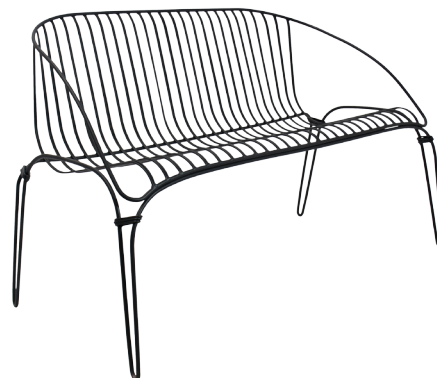

COLONIAL bench

Designed by iSiMAR

Collection made of galvanized wire, polyester powder coated. The materials we use are durable, suitable for intensive use and weather-resistant. The COLONIAL collection is perfect for indoor, outdoor and contract use. Our materials are noble, 100% recycled and recyclable, and environmentally friendly.

Colección fabricada en varilla de acero galvanizado y lacado con polvo de poliéster. Nuestros materiales son aptos para el uso intensivo y resistentes a las inclemencias del tiempo. Perfectos para uso interior, exterior y contract. Asimismo, nuestros materiales son nobles, 100% reciclados y reciclables y responsables con el medio ambiente.