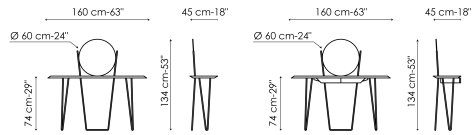

Data sheet

Coseno

Width: 160cm

Depth: 45cm

Height: 134cm

Coseno Plus

Width: 160cm

Depth: 45cm

Height: 134cm

Top

Wood

Veneered wood
Walnut Canaletto

Veneered wood
Natural oak

Solid wood
Coal polished oak

Drawers

Plus Metal