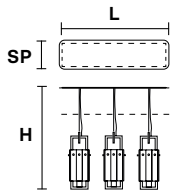

CREK S5

CREK S1

L 123 cm / 48.42"
SP 31.5 cm / 12.40"
H 40 cm / 15.74"

14×E14×40 W max
USA 14×E12×40 W max
 (not included)

L 95 cm / 37.40"
SP 31.5cm / 12.40"
H 40 cm / 15.74"

10×E14×40 W max
USA 10×E12×40 W max
 (not included)

5×E14×40 W max
USA 5×E12×40 W max
 (not included)

L 15.5 cm / 6.10"
SP 15.5 cm / 6.10"
H 40 cm / 15.74"

1×E14×40 W max
USA 1×E12×40 W max
 (not included)

CREK C3 LN 75

L 75 cm / 29.52"
SP 20 cm / 7.87"
H max 195 cm / 76.77"

☉ 3×E14×40 W max
USA 3×E12×40 W max
 (not included)

CREK C5 LN 125

L 125 cm / 49.21"
SP 20 cm / 7.87"
H max 195 cm / 76.77"

☉ 5×E14×40 W max
USA 5×E12×40 W max
 (not included)

CREK C3 RD 60

Ø 60 cm / 23.62"
H max 195 cm / 76.77"

☉ 2×E14×40 W max
USA 2×E12×40 W max
 (not included)

L 15.5 cm / 6.10"
SP 13 cm / 5.11"
H 45 cm / 17.71"

☉ 1×E14×40 W max
USA 1×E12×40 W max
 (not included)

L 15.5 cm / 6.10"
SP 15.5 cm / 6.10"
H 41.5 cm / 17.71"