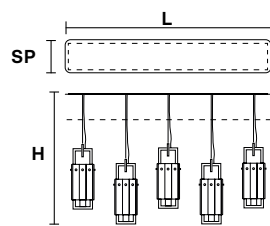

CREK S5

CREK S1

L 123 cm / 48.42"
SP 31.5 cm / 12.40"
H 40 cm / 15.74"

14×E14×40 W max
USA 14×E12×40 W max
 (not included)

L 95 cm / 37.40"
SP 31.5cm / 12.40"
H 40 cm / 15.74"

10×E14×40 W max
USA 10×E12×40 W max
 (not included)

5×E14×40 W max
USA 5×E12×40 W max
 (not included)

L 15.5 cm / 6.10"
SP 15.5 cm / 6.10"
H 40 cm / 15.74"

1×E14×40 W max
USA 1×E12×40 W max
 (not included)

CREK C3 LN 75

L 75 cm / 29.52"
SP 20 cm / 7.87"
H max 195 cm / 76.77"

☉ 3×E14×40 W max
USA 3×E12×40 W max
 (not included)

CREK C5 LN 125

L 125 cm / 49.21"
SP 20 cm / 7.87"
H max 195 cm / 76.77"

☉ 5×E14×40 W max
USA 5×E12×40 W max
 (not included)

CREK C3 RD 60

Ø 60 cm / 23.62"
H max 195 cm / 76.77"

☉ 2×E14×40 W max
USA 2×E12×40 W max
 (not included)

L 15.5 cm / 6.10"
SP 13 cm / 5.11"
H 45 cm / 17.71"

☉ 1×E14×40 W max
USA 1×E12×40 W max
 (not included)

L 15.5 cm / 6.10"
SP 15.5 cm / 6.10"
H 41.5 cm / 17.71"