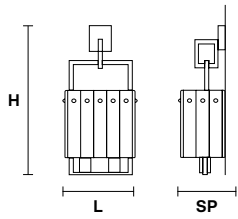

☉ 3×E14×40 W max
USA 3×E12×40 W max
 (not included)

CREK C5 RD 80

Ø 80 cm / 31.49"
H max 195 cm / 76.77"

☉ 5×E14×40 W max
USA 5×E12×40 W max
 (not included)

CREK A2

CREK A1

CREK TL 1

L 22.5 cm / 8.85"
SP 13 cm / 5.11"
H 45 cm / 17.71"

☉ 2×E14×40 W max
USA 2×E12×40 W max
 (not included)

L 15.5 cm / 6.10"
SP 13 cm / 5.11"
H 45 cm / 17.71"

☉ 1×E14×40 W max
USA 1×E12×40 W max
 (not included)

L 15.5 cm / 6.10"
SP 15.5 cm / 6.10"
H 41.5 cm / 17.71"