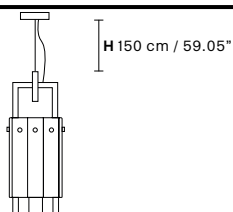

Standard cables for all suspensions