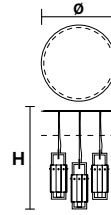

5×E14×40 W max
USA 5×E12×40 W max
 (not included)

L 15.5 cm / 6.10"
SP 15.5 cm / 6.10"
H 40 cm / 15.74"

1×E14×40 W max
USA 1×E12×40 W max
 (not included)

CREK C3 LN 75

L 75 cm / 29.52"
SP 20 cm / 7.87"
H max 195 cm / 76.77"

☉ 3×E14×40 W max
USA 3×E12×40 W max
 (not included)

CREK C5 LN 125

L 125 cm / 49.21"
SP 20 cm / 7.87"
H max 195 cm / 76.77"

☉ 5×E14×40 W max
USA 5×E12×40 W max
 (not included)

CREK C3 RD 60

Ø 60 cm / 23.62"
H max 195 cm / 76.77"

☉ 3×E14×40 W max
USA 3×E12×40 W max
 (not included)

CREK C5 RD 80

Ø 80 cm / 31.49"
H max 195 cm / 76.77"

☉ 5×E14×40 W max
USA 5×E12×40 W max
 (not included)

CREK A2

CREK A1

CREK TL 1

L 22.5 cm / 8.85"
SP 13 cm / 5.11"
H 45 cm / 17.71"

☉ 2×E14×40 W max
USA 2×E12×40 W max
 (not included)

L 15.5 cm / 6.10"
SP 13 cm / 5.11"
H 45 cm / 17.71"

☉ 1×E14×40 W max
USA 1×E12×40 W max
 (not included)

L 15.5 cm / 6.10"
SP 15.5 cm / 6.10"
H 41.5 cm / 17.71"