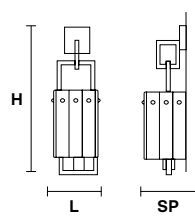

☉ 3×E14×40 W max
USA 3×E12×40 W max
 (not included)

CREK C5 LN 125

L 125 cm / 49.21"
SP 20 cm / 7.87"
H max 195 cm / 76.77"

☉ 5×E14×40 W max
USA 5×E12×40 W max
 (not included)

CREK C3 RD 60

Ø 60 cm / 23.62"
H max 195 cm / 76.77"

☉ 3×E14×40 W max
USA 3×E12×40 W max
 (not included)

CREK C5 RD 80

Ø 80 cm / 31.49"
H max 195 cm / 76.77"

☉ 5×E14×40 W max
USA 5×E12×40 W max
 (not included)

CREK A2

CREK A1

CREK TL 1

L 22.5 cm / 8.85"
SP 13 cm / 5.11"
H 45 cm / 17.71"

☉ 2×E14×40 W max
USA 2×E12×40 W max
 (not included)

L 15.5 cm / 6.10"
SP 13 cm / 5.11"
H 45 cm / 17.71"

☉ 1×E14×40 W max
USA 1×E12×40 W max
 (not included)

L 15.5 cm / 6.10"
SP 15.5 cm / 6.10"
H 41.5 cm / 17.71"