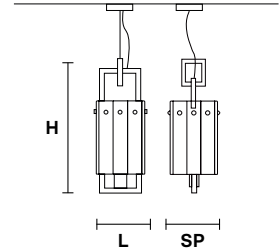

CREK S5

CREK S1

L 123 cm / 48.42"
SP 31.5 cm / 12.40"
H 40 cm / 15.74"

14×E14×40 W max
USA 14×E12×40 W max
 (not included)

L 95 cm / 37.40"
SP 31.5cm / 12.40"
H 40 cm / 15.74"

10×E14×40 W max
USA 10×E12×40 W max
 (not included)