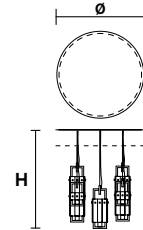

5×E14×40 W max
USA 5×E12×40 W max
 (not included)

L 15.5 cm / 6.10"
SP 15.5 cm / 6.10"
H 40 cm / 15.74"

1×E14×40 W max
USA 1×E12×40 W max
 (not included)

CREK C3 LN 75

L 75 cm / 29.52"
SP 20 cm / 7.87"
H max 195 cm / 76.77"

☉ 3×E14×40 W max
USA 3×E12×40 W max
 (not included)

CREK C5 LN 125

L 125 cm / 49.21"
SP 20 cm / 7.87"
H max 195 cm / 76.77"

☉ 5×E14×40 W max
USA 5×E12×40 W max
 (not included)

CREK C3 RD 60

Ø 60 cm / 23.62"
H max 195 cm / 76.77"

☉ 3×E14×40 W max
USA 3×E12×40 W max
 (not included)

CREK C5 RD 80

Ø 80 cm / 31.49"
H max 195 cm / 76.77"

☉ 5×E14×40 W max
USA 5×E12×40 W max
 (not included)

CREK A2

CREK A1

CREK TL 1

L 22.5 cm / 8.85"
SP 13 cm / 5.11"
H 45 cm / 17.71"

☉ 2×E14×40 W max
USA 2×E12×40 W max
 (not included)

L 15.5 cm / 6.10"
SP 13 cm / 5.11"
H 45 cm / 17.71"

☉ 1×E14×40 W max
USA 1×E12×40 W max
 (not included)

L 15.5 cm / 6.10"
SP 15.5 cm / 6.10"
H 41.5 cm / 17.71"