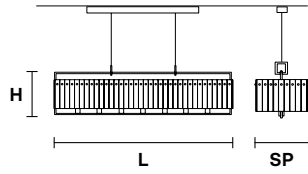

CREK S14

CREK S10

CREK S5

CREK S1

L 123 cm / 48.42"
SP 31.5 cm / 12.40"
H 40 cm / 15.74"

14×E14×40 W max
USA 14×E12×40 W max
(not included)

L 95 cm / 37.40"
SP 31.5cm / 12.40"
H 40 cm / 15.74"

10×E14×40 W max
USA 10×E12×40 W max
(not included)

5×E14×40 W max
USA 5×E12×40 W max
(not included)

L 15.5 cm / 6.10"
SP 15.5 cm / 6.10"
H 40 cm / 15.74"

1×E14×40 W max
USA 1×E12×40 W max
(not included)