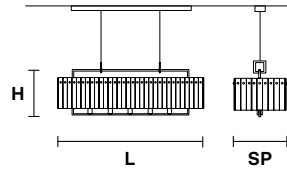

CREK S5

CREK S1

L 123 cm / 48.42"
SP 31.5 cm / 12.40"
H 40 cm / 15.74"

14×E14×40 W max
USA 14×E12×40 W max
 (not included)

L 95 cm / 37.40"
SP 31.5cm / 12.40"
H 40 cm / 15.74"

10×E14×40 W max
USA 10×E12×40 W max
 (not included)

5×E14×40 W max
USA 5×E12×40 W max
 (not included)

L 15.5 cm / 6.10"
SP 15.5 cm / 6.10"
H 40 cm / 15.74"

1×E14×40 W max
USA 1×E12×40 W max
 (not included)

CREK C3 LN 75

L 75 cm / 29.52"
SP 20 cm / 7.87"
H max 195 cm / 76.77"

☉ 3×E14×40 W max
USA 3×E12×40 W max
 (not included)

CREK C5 LN 125

L 125 cm / 49.21"
SP 20 cm / 7.87"
H max 195 cm / 76.77"

☉ 5×E14×40 W max
USA 5×E12×40 W max
 (not included)

CREK C3 RD 60

Ø 60 cm / 23.62"
H max 195 cm / 76.77"

☉ 2×E14×40 W max
USA 2×E12×40 W max
 (not included)

L 15.5 cm / 6.10"
SP 13 cm / 5.11"
H 45 cm / 17.71"

☉ 1×E14×40 W max
USA 1×E12×40 W max
 (not included)

L 15.5 cm / 6.10"
SP 15.5 cm / 6.10"
H 41.5 cm / 17.71"