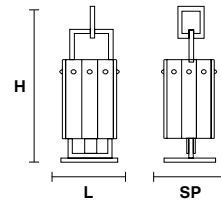

☉ 3×E14×40 W max
USA 3×E12×40 W max
 (not included)

CREK C5 RD 80

Ø 80 cm / 31.49"
H max 195 cm / 76.77"

☉ 5×E14×40 W max
USA 5×E12×40 W max
 (not included)

CREK A2

CREK A1

CREK TL 1

L 22.5 cm / 8.85"
SP 13 cm / 5.11"
H 45 cm / 17.71"

☉ 2×E14×40 W max
USA 2×E12×40 W max
 (not included)

L 15.5 cm / 6.10"
SP 13 cm / 5.11"
H 45 cm / 17.71"

☉ 1×E14×40 W max
USA 1×E12×40 W max
 (not included)

L 15.5 cm / 6.10"
SP 15.5 cm / 6.10"
H 41.5 cm / 17.71"