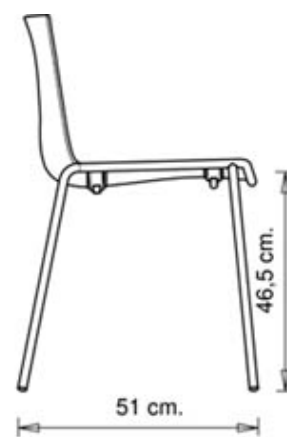

Marc Sadler

Cuba 620

CUBA COLLECTION:

Cuba 620, Cuba 621, Cuba 622, Cuba 623, Cuba 623b, Cuba 620N, Cuba 621N, Cuba 622N, Trolley 536,

Chair with steel frame, 4 legs. Polypropylene shell.

STACKABLE

8

WEIGHT

5,4 Kg

PACK

0,39 m³

PIECES PER BOX

4

FINISHES SEATING

PP POLYPROPYLENE

RAL 9010 Pure white