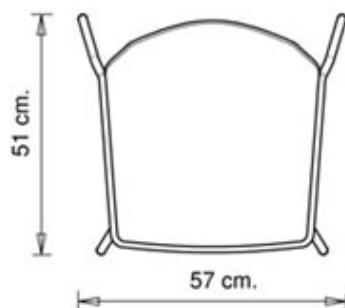

Marc Sadler

Cuba 620

CUBA COLLECTION:

Cuba 620, Cuba 621, Cuba 622, Cuba 623, Cuba 623b, Cuba 620N, Cuba 621N, Cuba 622N, Trolley 536,

Chair with steel frame, 4 legs. Polypropylene shell.

STACKABLE

8

WEIGHT

5,4 Kg

PACK

0,39 m³

PIECES PER BOX

4

FINISHES SEATING

PP POLYPROPYLENE

RAL 9010 Pure white