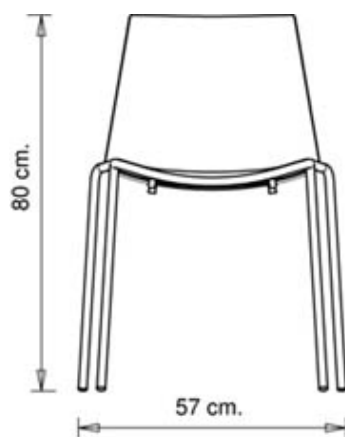

Marc Sadler

Cuba 620

CUBA COLLECTION:

Cuba 620, Cuba 621, Cuba 622, Cuba 623, Cuba 623b, Cuba 620N, Cuba 621N, Cuba 622N, Trolley 536,

Chair with steel frame, 4 legs. Polypropylene shell.

STACKABLE

8

WEIGHT

5,4 Kg

PACK

0,39 m³

PIECES PER BOX

4

FINISHES SEATING

PP POLYPROPYLENE

RAL 9010 Pure white